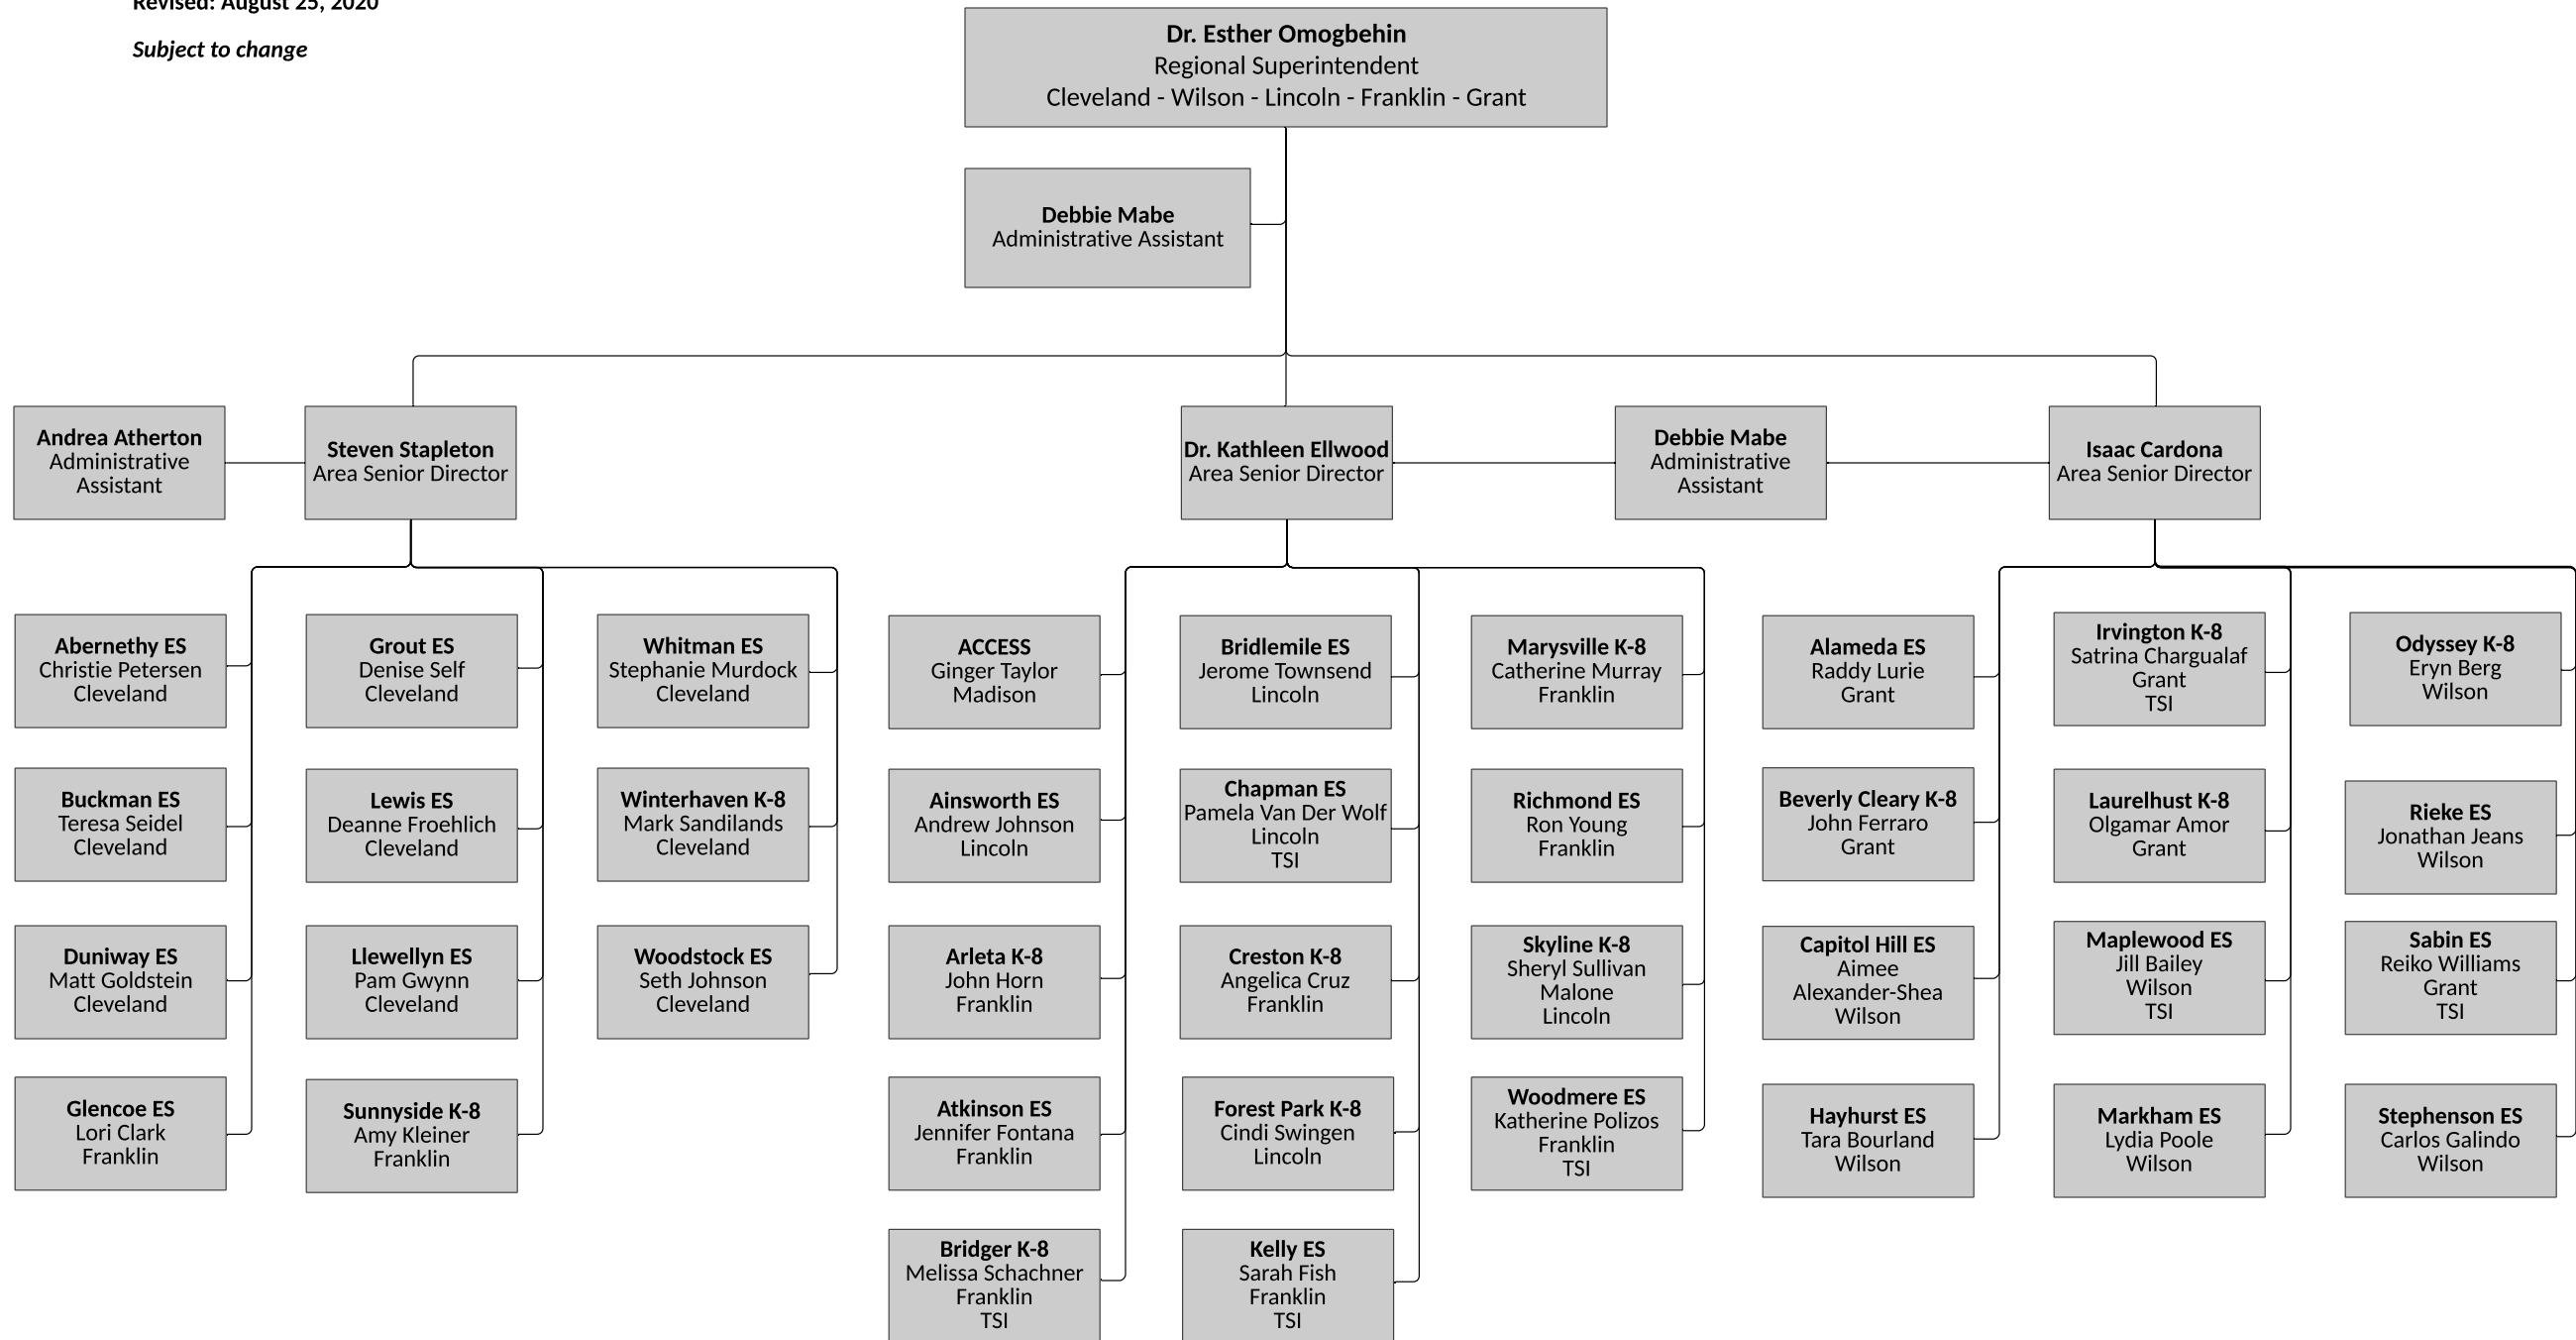

# 2020-21 Regional Superintendent Jefferson - Madison - Roosevelt - Middle School Cohort

Revised: August 22, 2020

Subject to change

# 2020-21 Regional Superintendent Cleveland - Wilson - Lincoln - Franklin - Grant Cohort

Revised: August 25, 2020

*Subject to change*

# 2020-21 Regional Superintendent High Schools & Multiple Pathways

Revised: July 01, 2020

*Subject to change*

Key

Dotted line = contract management, not direct reporting relationship

Solid line = direct reporting relationship

**Vacant**  
Regional Superintendent  
High Schools & Multiple Pathways to Graduation

**Michele Lageson**  
Administrative Assistant  
High Schools

**Paula Halverson**  
Administrative Assistant  
Multiple Pathways