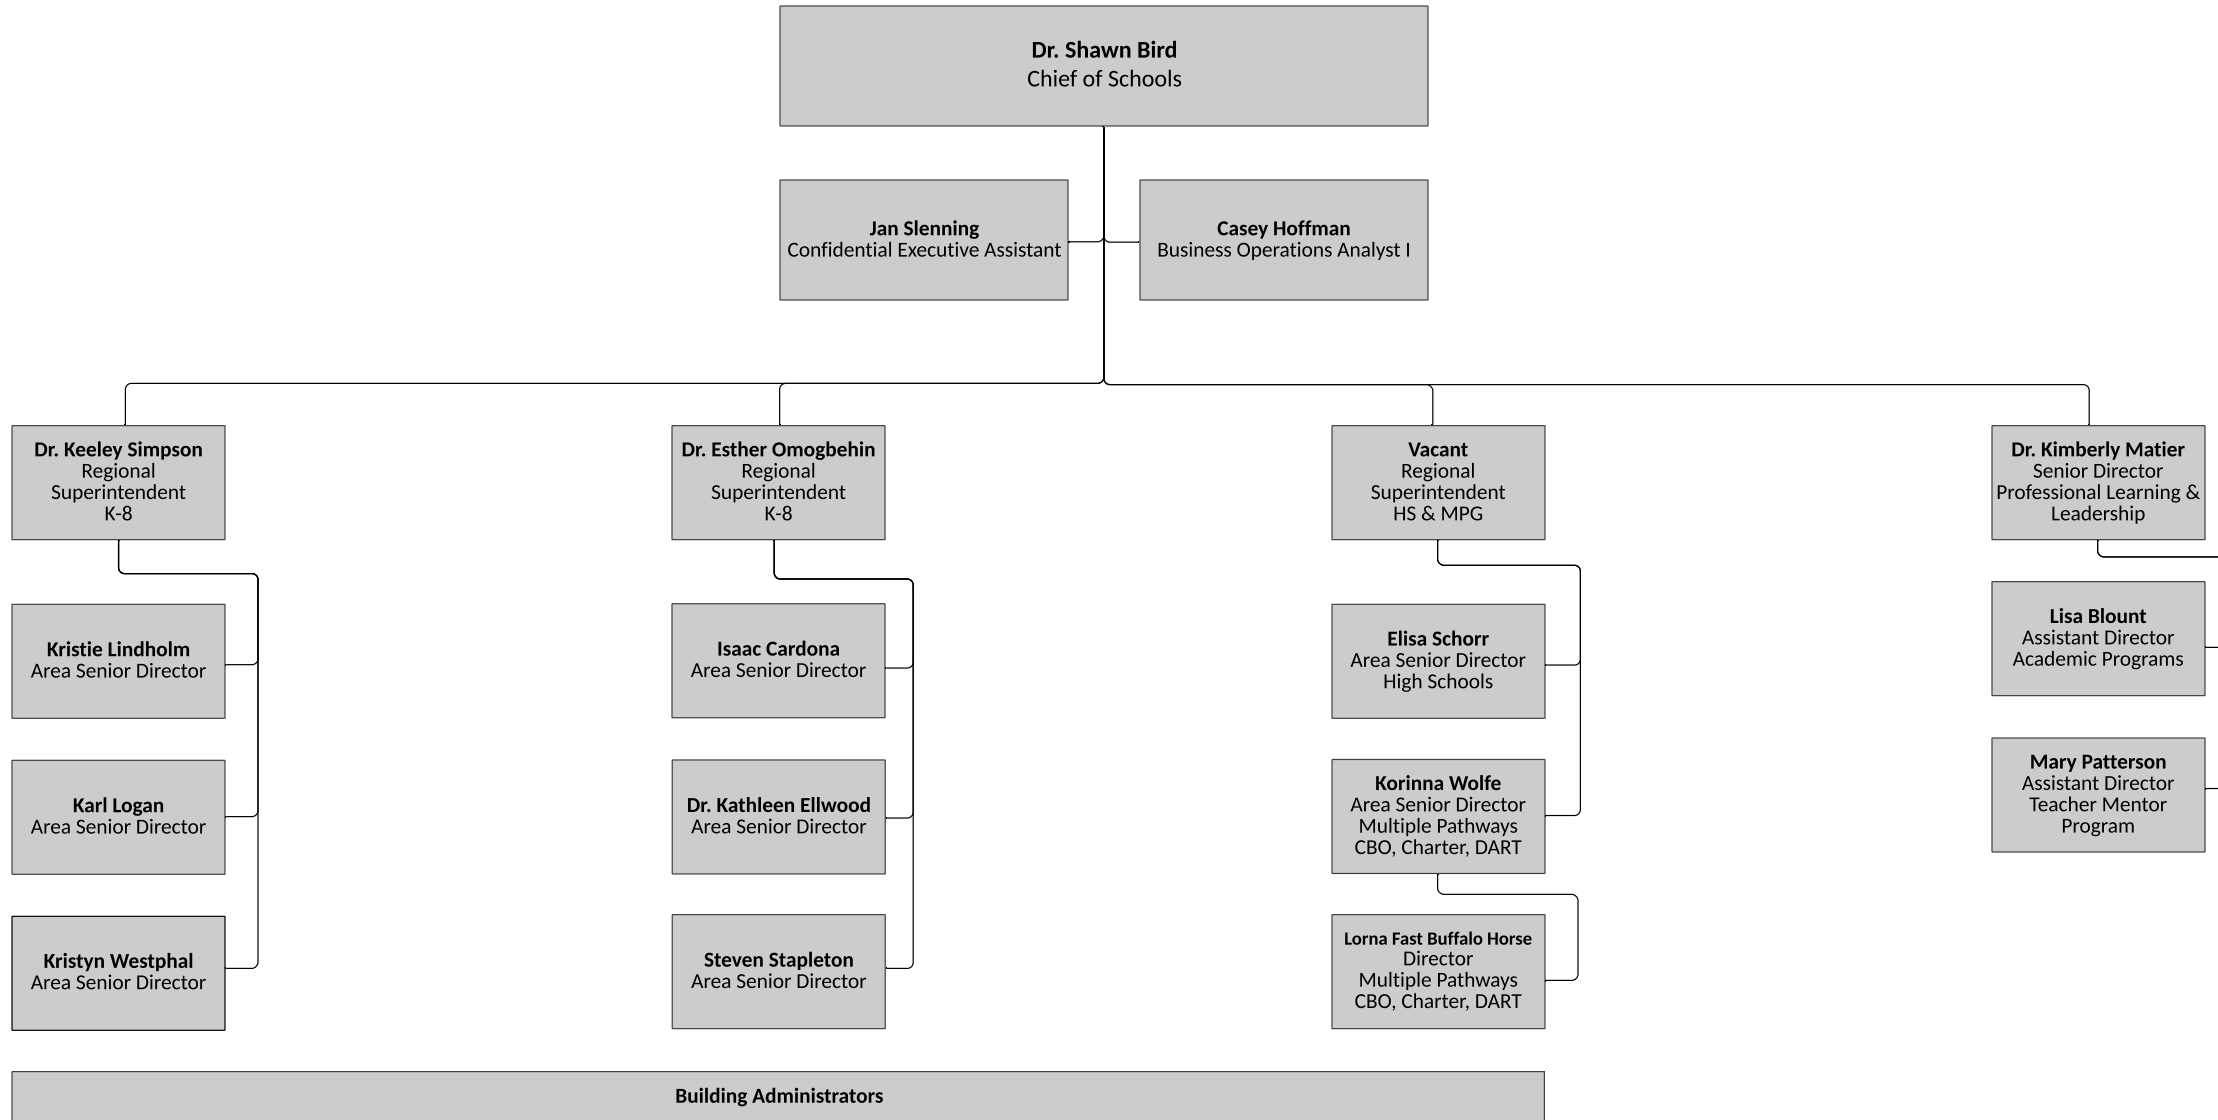

# 2020-21 Regional Superintendent Jefferson - Madison - Roosevelt - Middle School Cohort

Revised: August 22, 2020

Subject to change

# 2020-21 Regional Superintendent Cleveland - Wilson - Lincoln - Franklin - Grant Cohort

Revised: August 25, 2020

*Subject to change*

# 2020-21 Regional Superintendent High Schools & Multiple Pathways

Revised: July 01, 2020

*Subject to change*

Key

Dotted line = contract management, not direct reporting relationship

Solid line = direct reporting relationship