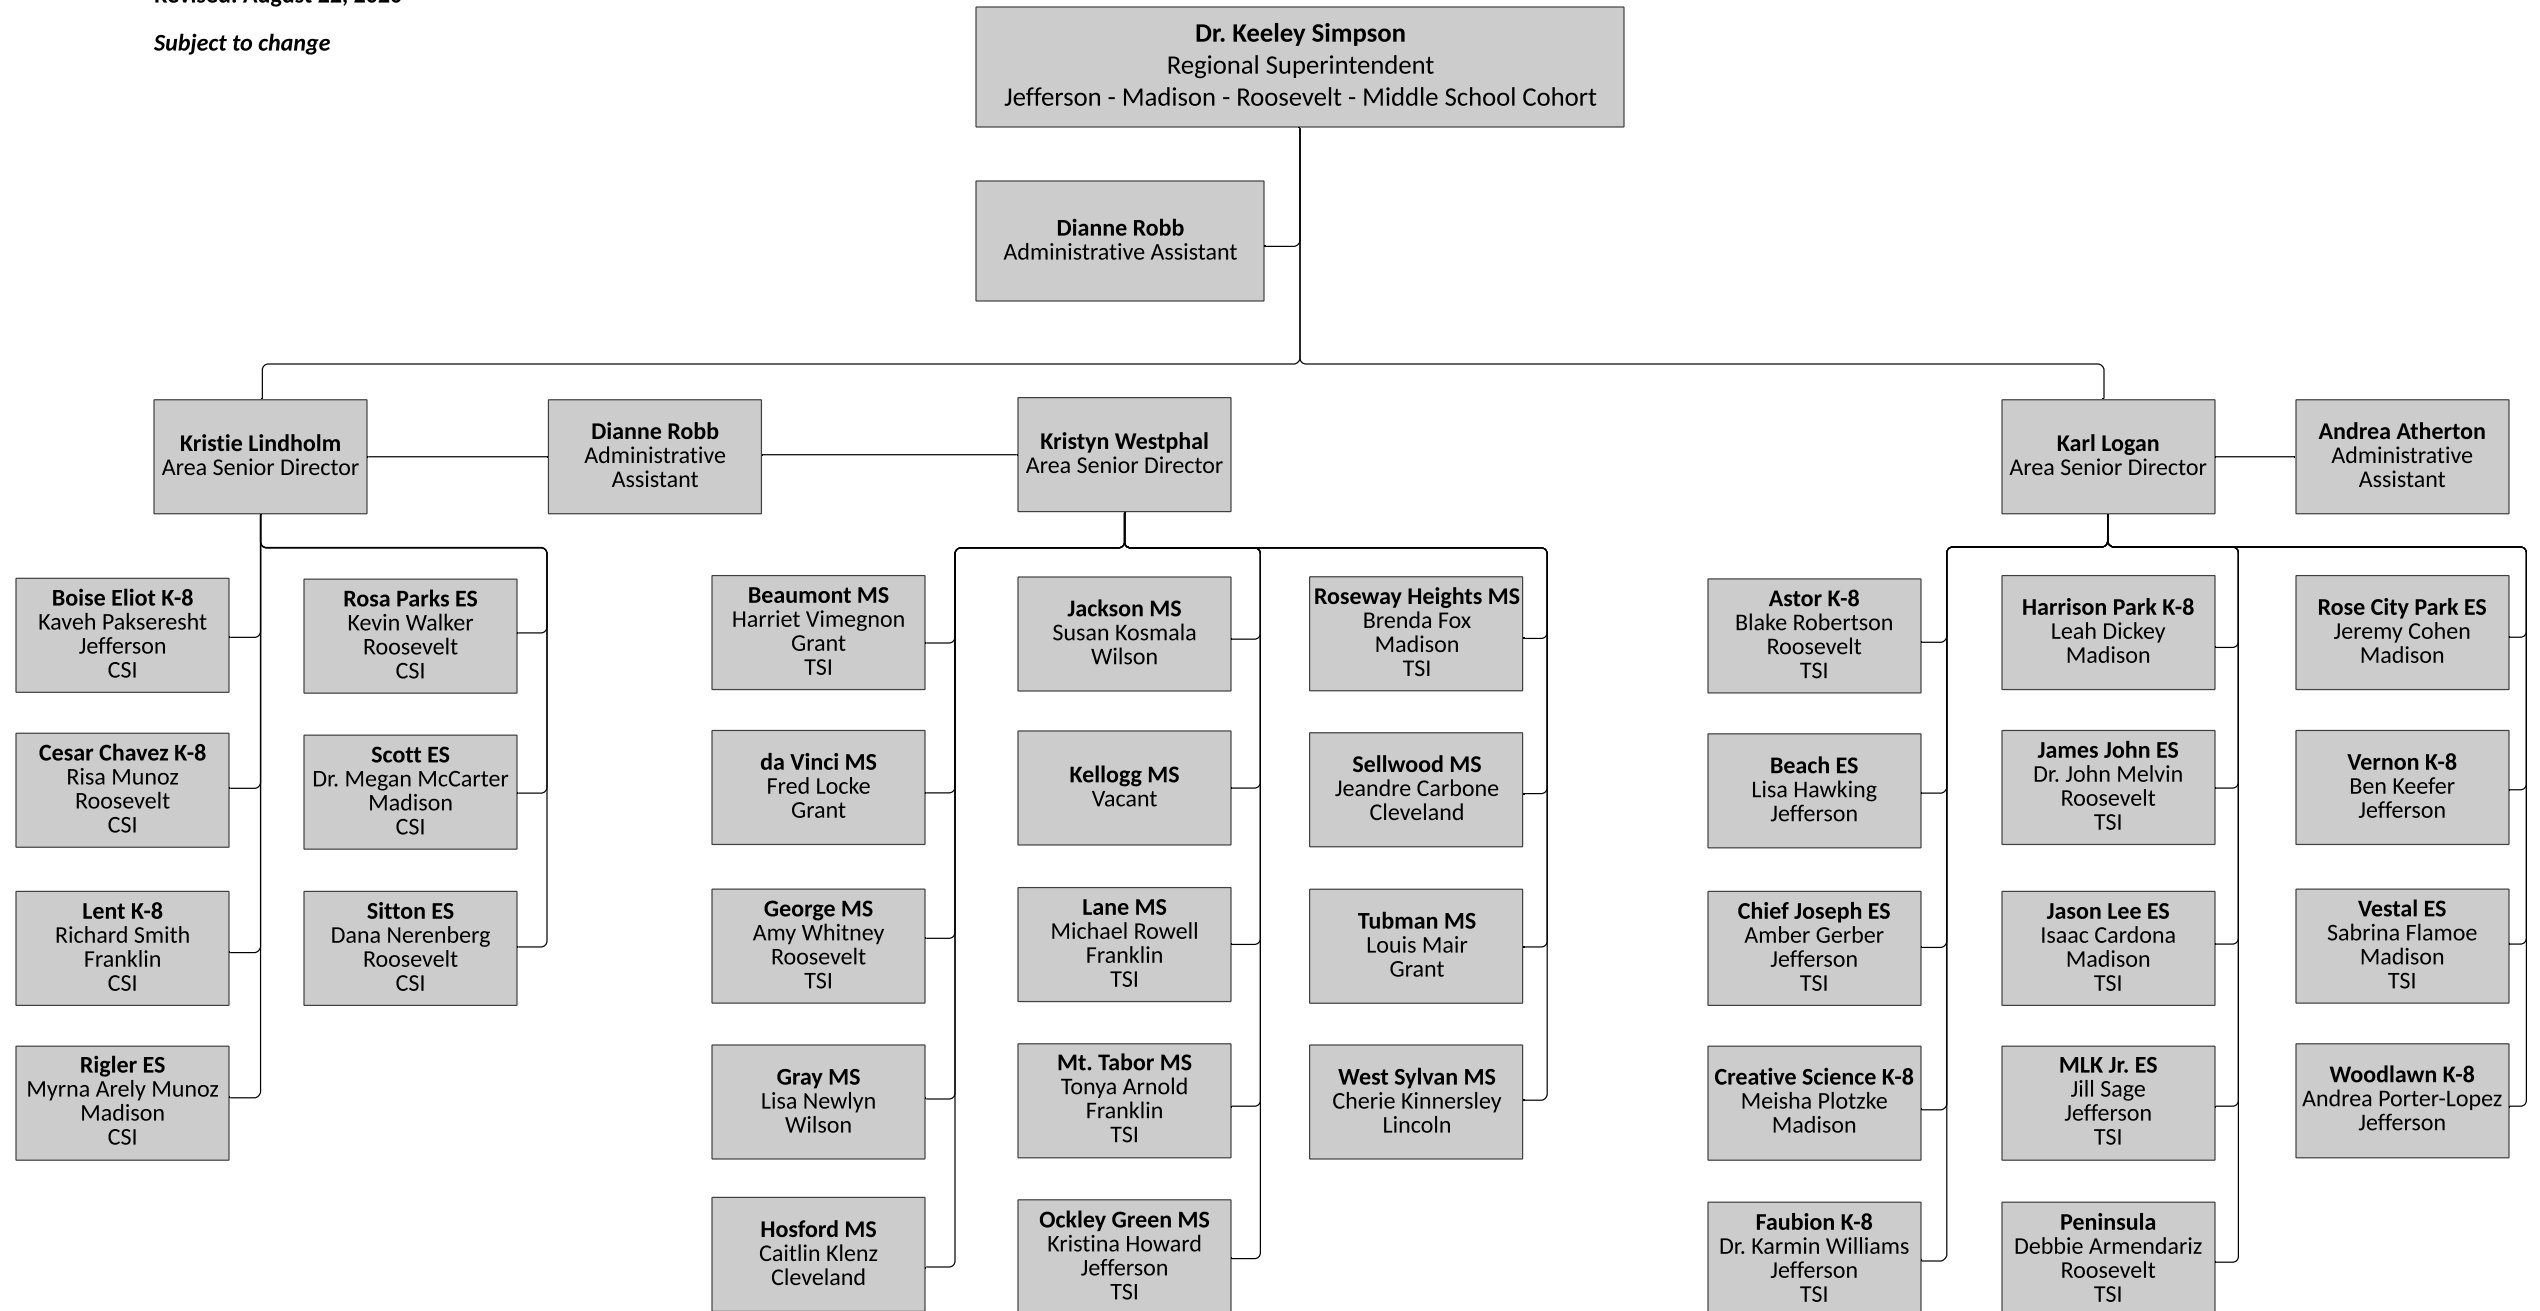

# 2020-21 Regional Superintendent Jefferson - Madison - Roosevelt - Middle School Cohort

Revised: August 22, 2020

Subject to change

# 2020-21 Regional Superintendent Cleveland - Wilson - Lincoln - Franklin - Grant Cohort

Revised: August 25, 2020

*Subject to change*

# 2020-21 Regional Superintendent High Schools & Multiple Pathways

Revised: July 01, 2020

*Subject to change*

Key

Dotted line = contract management, not direct reporting relationship

Solid line = direct reporting relationship