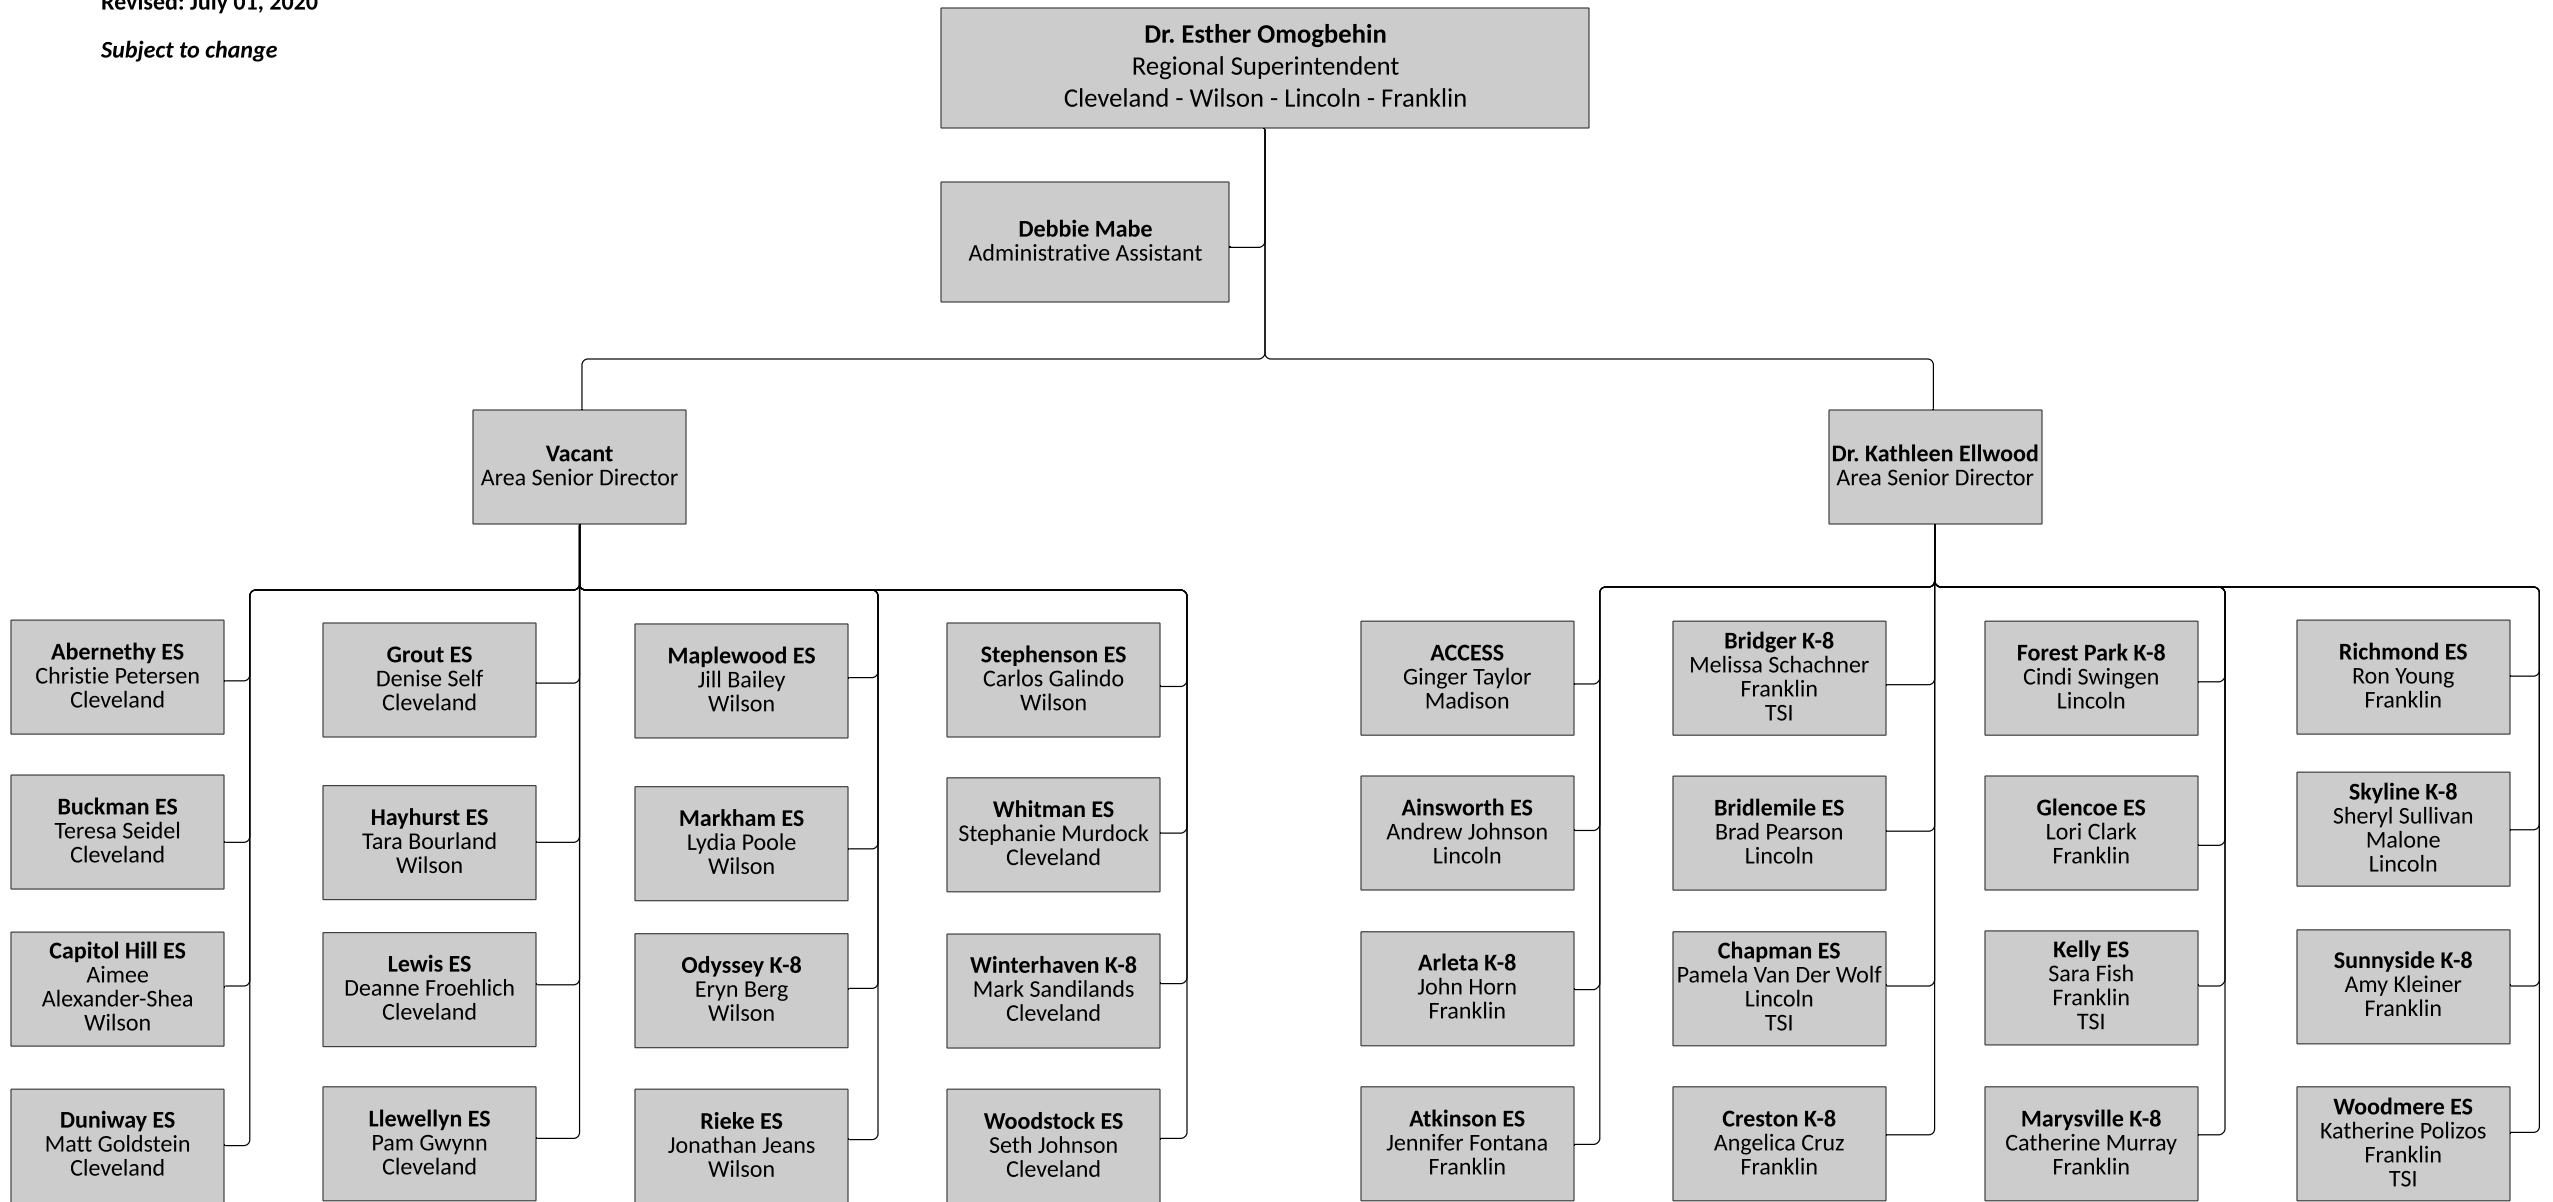

2020-21 Regional Superintendent Jefferson - Madison - Roosevelt - Grant - MS Cohort

Revised: July 01, 2020

Subject to change

2020-21 Regional Superintendent Cleveland - Wilson - Lincoln - Franklin Cohort

Revised: July 01, 2020

Subject to change

2020-21 Regional Superintendent High Schools & Multiple Pathways

Revised: July 01, 2020

Subject to change

Key

Dotted line = contract management, not direct reporting relationship

Solid line = direct reporting relationship

Vacant
Regional Superintendent
High Schools & Multiple Pathways to Graduation

Michele Lageson
Administrative Assistant
High Schools

Paula Halverson
Administrative Assistant
Multiple Pathways