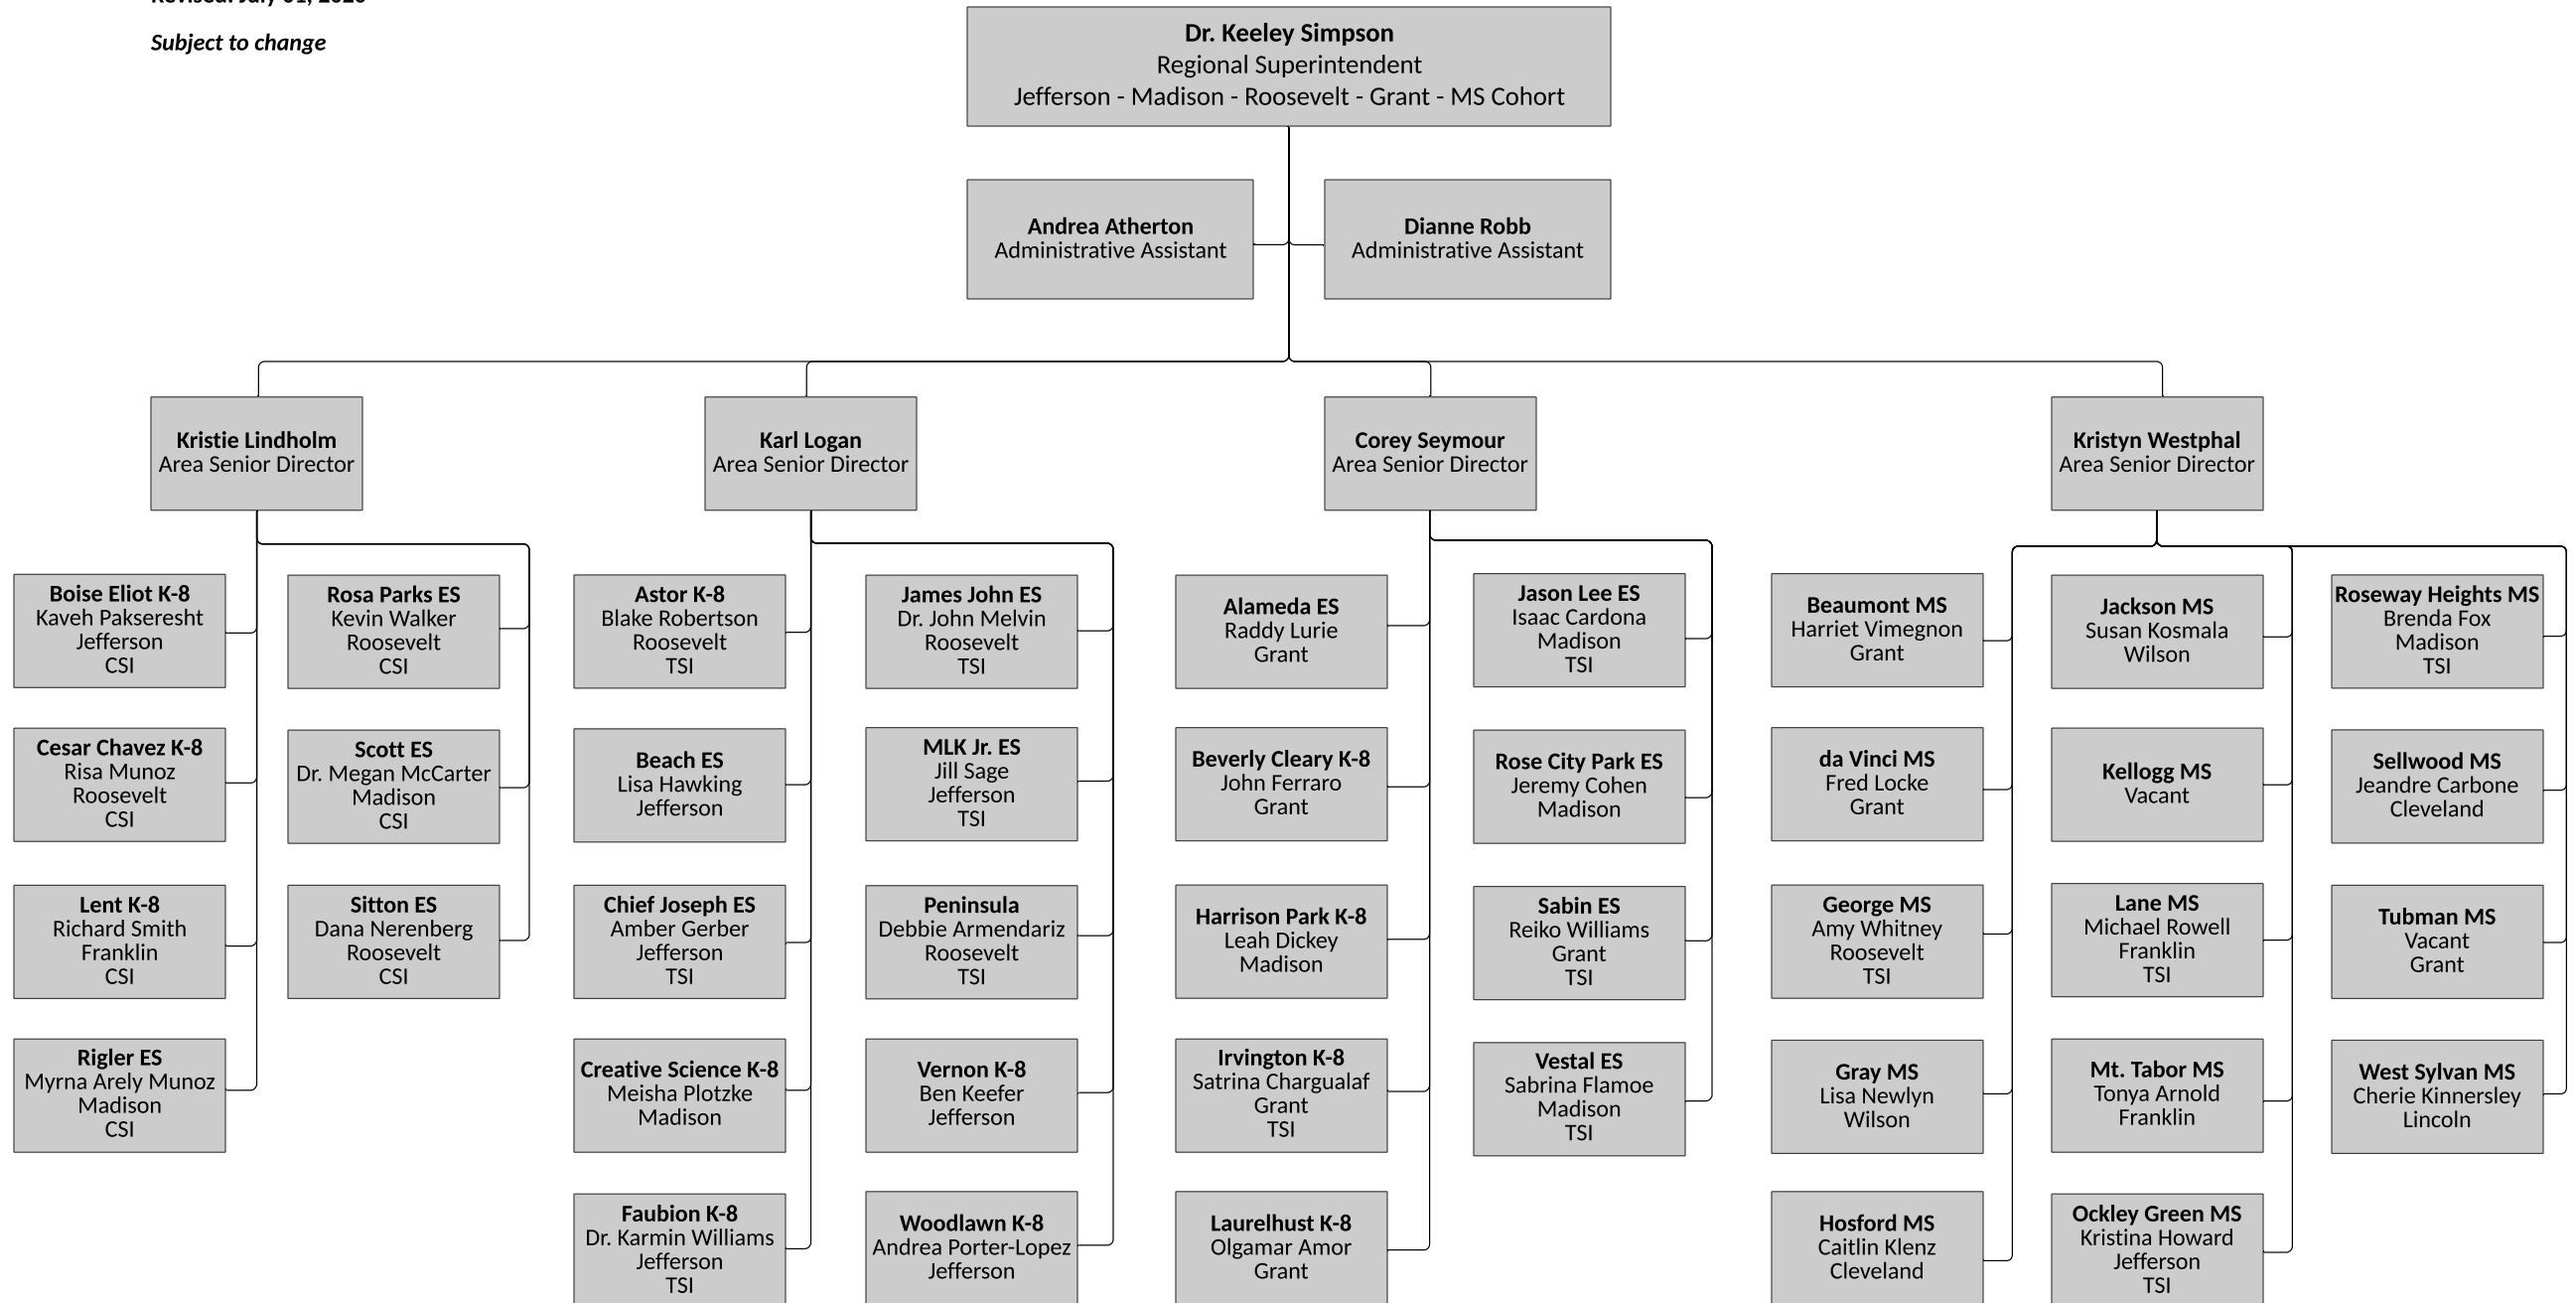

2020-21 Regional Superintendent Jefferson - Madison - Roosevelt - Grant - MS Cohort

Revised: July 01, 2020

Subject to change

2020-21 Regional Superintendent Cleveland - Wilson - Lincoln - Franklin Cohort

Revised: July 01, 2020

Subject to change

2020-21 Regional Superintendent High Schools & Multiple Pathways

Revised: July 01, 2020

Subject to change

Key

Dotted line = contract management, not direct reporting relationship

Solid line = direct reporting relationship

Vacant
Regional Superintendent
High Schools & Multiple Pathways to Graduation

Michele Lageson
Administrative Assistant
High Schools

Paula Halverson
Administrative Assistant
Multiple Pathways

Elisa Schorr
Area Senior Director
High Schools

Korinna Wolfe
Area Senior Director
Multiple Pathways to
Graduation

Lorna Fast Buffalo Horse
Director
Multiple Pathways

Tara O'Neill
Program Director
Charters