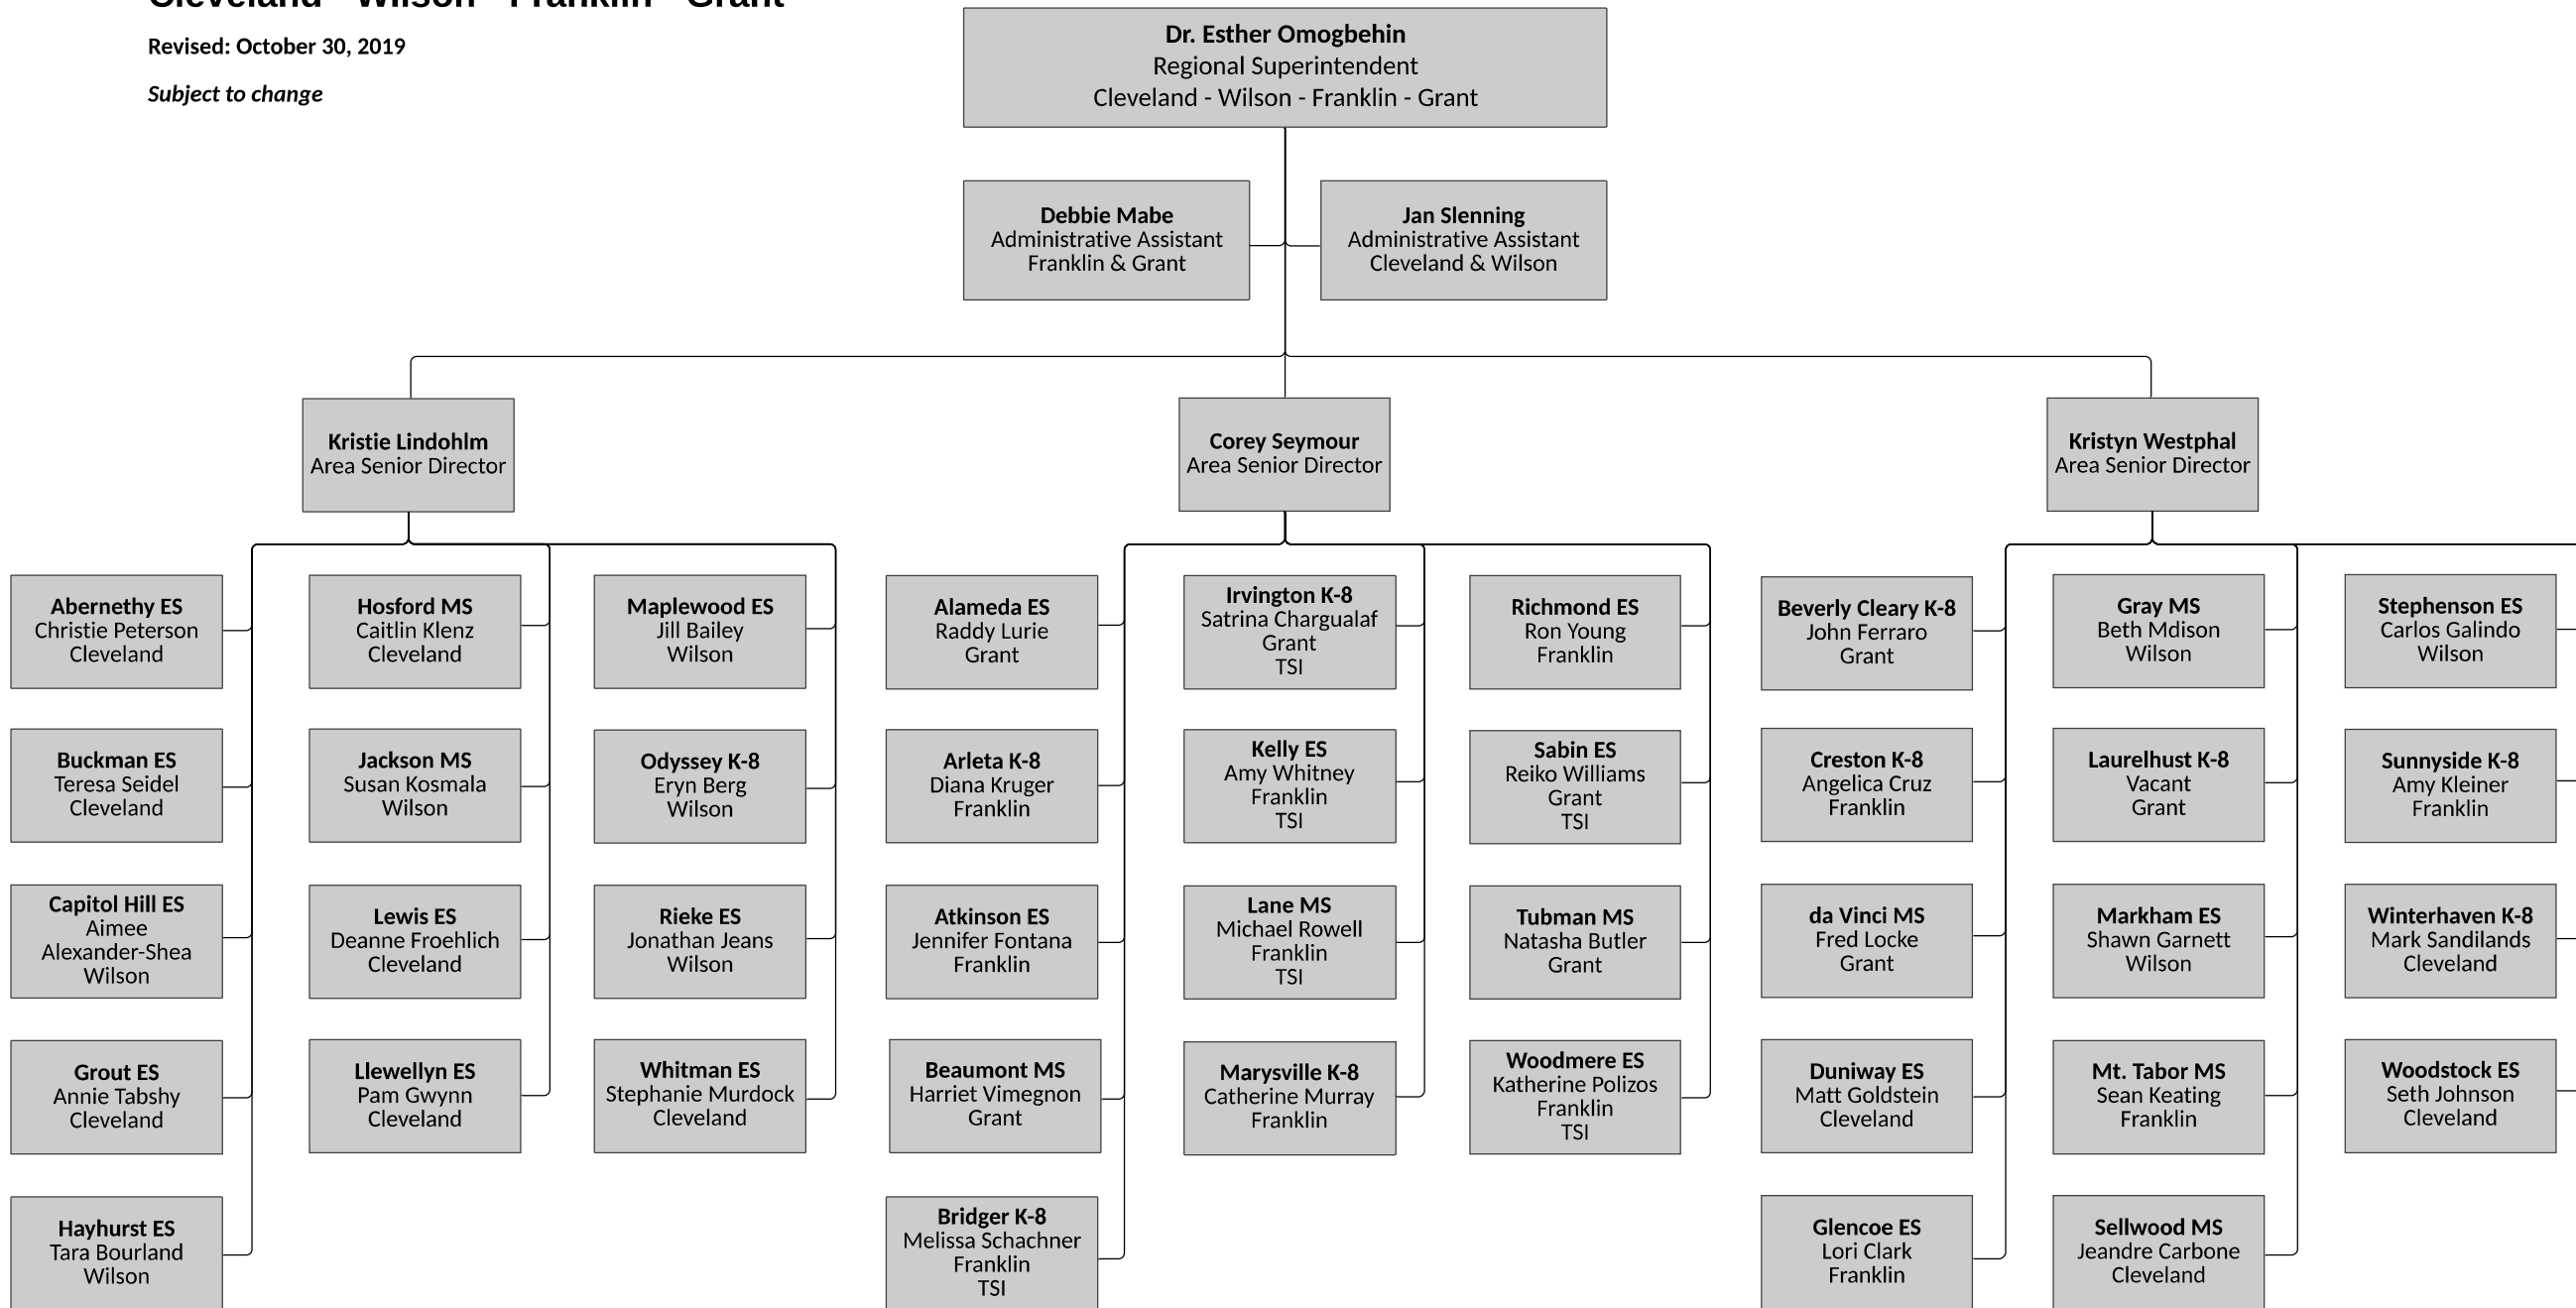

2019-20 Regional Superintendent Jefferson - Madison - Lincoln - Roosevelt

Revised: October 30, 2019

Subject to change

2019-20 Regional Superintendent Cleveland - Wilson - Franklin - Grant

Revised: October 30, 2019

Subject to change

2019-20 Regional Superintendent High Schools & Multiple Pathways

Revised: September 16, 2019

Subject to change

Key

Dotted line = contract management, not direct reporting relationship

Solid line = direct reporting relationship

Joe LaFontaine
Regional Superintendent
High Schools & Multiple Pathways to Graduation

Paula Halverson
Administrative Assistant
Multiple Pathways

Michele Lageson
Administrative Assistant
High Schools

Elisa Schorr
Area Senior Director
High Schools