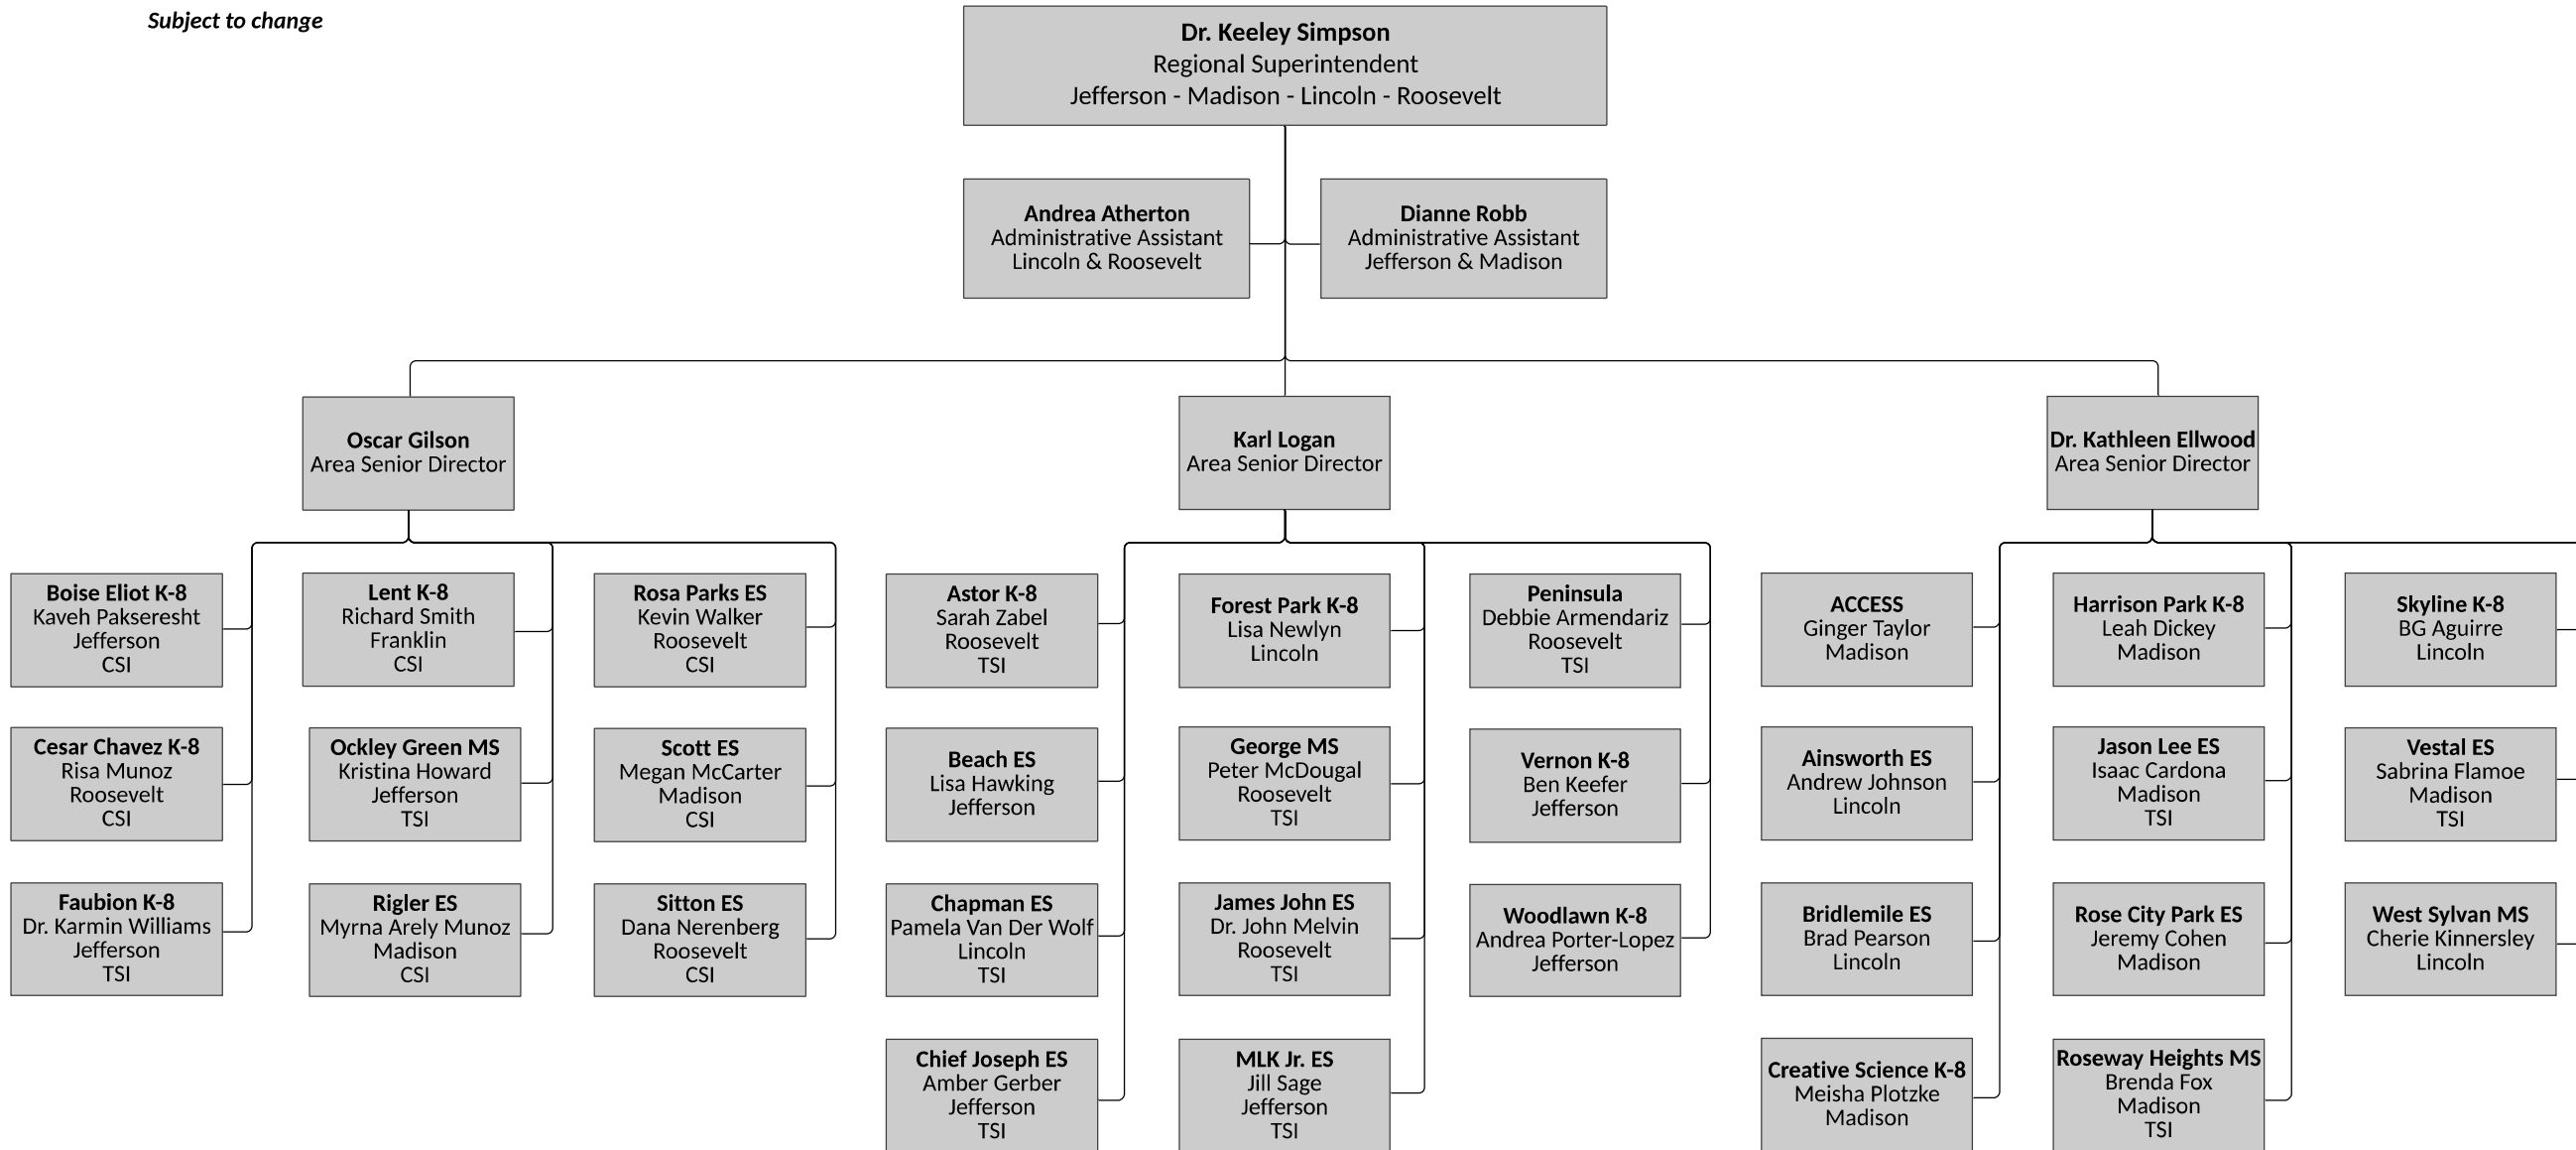

2019-20 Regional Superintendent Jefferson - Madison - Lincoln - Roosevelt

Revised: October 30, 2019

Subject to change

2019-20 Regional Superintendent Cleveland - Wilson - Franklin - Grant

Revised: October 30, 2019

Subject to change

2019-20 Regional Superintendent High Schools & Multiple Pathways

Revised: September 16, 2019

Subject to change

Key

Dotted line = contract management, not direct reporting relationship

Solid line = direct reporting relationship

Joe LaFontaine
Regional Superintendent
High Schools & Multiple Pathways to Graduation

Paula Halverson
Administrative Assistant
Multiple Pathways

Michele Lageson
Administrative Assistant
High Schools

Elisa Schorr
Area Senior Director
High Schools

Korinna Wolfe
Area Senior Director
Multiple Pathways to
Graduation

Lorna Fast Buffalo Horse
Director
Multiple Pathways

Tara O'Neill
Program Director
Charters

TBD
Principal
DART Schools

**Community-Based
Organization Schools**