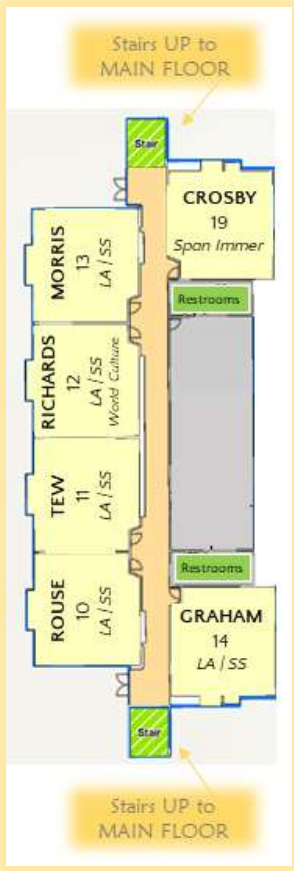

LOWER ANNEX

2022 - 2023

STAFF	RM	STAFF	RM	STAFF	RM	STAFF	RM
Abney (Counselor)	202	Crosby	19	Keith	127	Rouse	10
AFFINITY	133	Derheimer	20	Kuhn	28	Roy	148
Almeida (Counselor)	26	Derrickson (Psych)	30/31	Larsen	164	Sauer	158
Arce	140	Foster	157	Mack	114	Sofi	155
Ashcraft	161	Francis	159	MAKERSPACE	144	Stark	116
Axtman	125	Galen	156	Morris	13	Straube	21
Basques	120	Gilley	130	OBSERV. SPACE	Library	Tew	11
Boardman	115	Graham	14	Oesterle	118	Wierth	113
Campbell	24	Guin	126	Pellegrin	23	Wolff	105 (ISC)
CHOIR	138	Hashimoto	124	Petersen	22	Zibelman	32
Clay	147	Hollyfield	134	Prakken	117		
Cohen (Counselor)	202	Jones (Speech Path)	29	Richards	12		