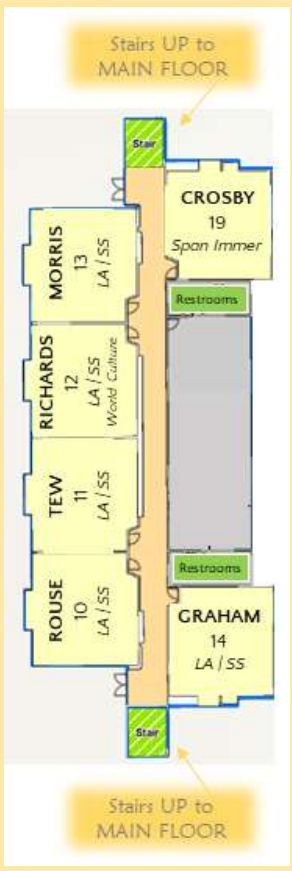

LOWER ANNEX

2022 - 2023

STAFF	RM	STAFF	RM	STAFF	RM	STAFF	RM
Abney (Counselor)	202	Crosby	19	Keith	127	Richards	12
AFFINITY GRPS	133	Derheimer	20	Kuhn	28	Rouse	10
Almeida (Counselor)	26	Derrickson (Psych)	30/31	Larsen	164	Roy	148
Arce	140	Foster	157	Mack	114	Sauer	158
Ashcraft	161	Francis	159	MAKERSPACE	144	Sofi	155
Axtman	125	Galen	156	Ma'Yet	106	Stark	116
Basques	120	Gilley	130	Morris	13	Straube	21
Boardman	115	Graham	14	OBSERVANCE SPC	Library	Tew	11
Campbell	24	Guin	126	Oesterle	118	Wierth	113
CHOIR (Symptom Spc)	138	Hashimoto	124	Pellegrin	23	Wolff	105 (ISC)
Clay	147	Hollyfield	134	Petersen	22	Zibelman	32
Cohen (Counselor)	202	Jones (Speech Path)	29	Prakken	117		