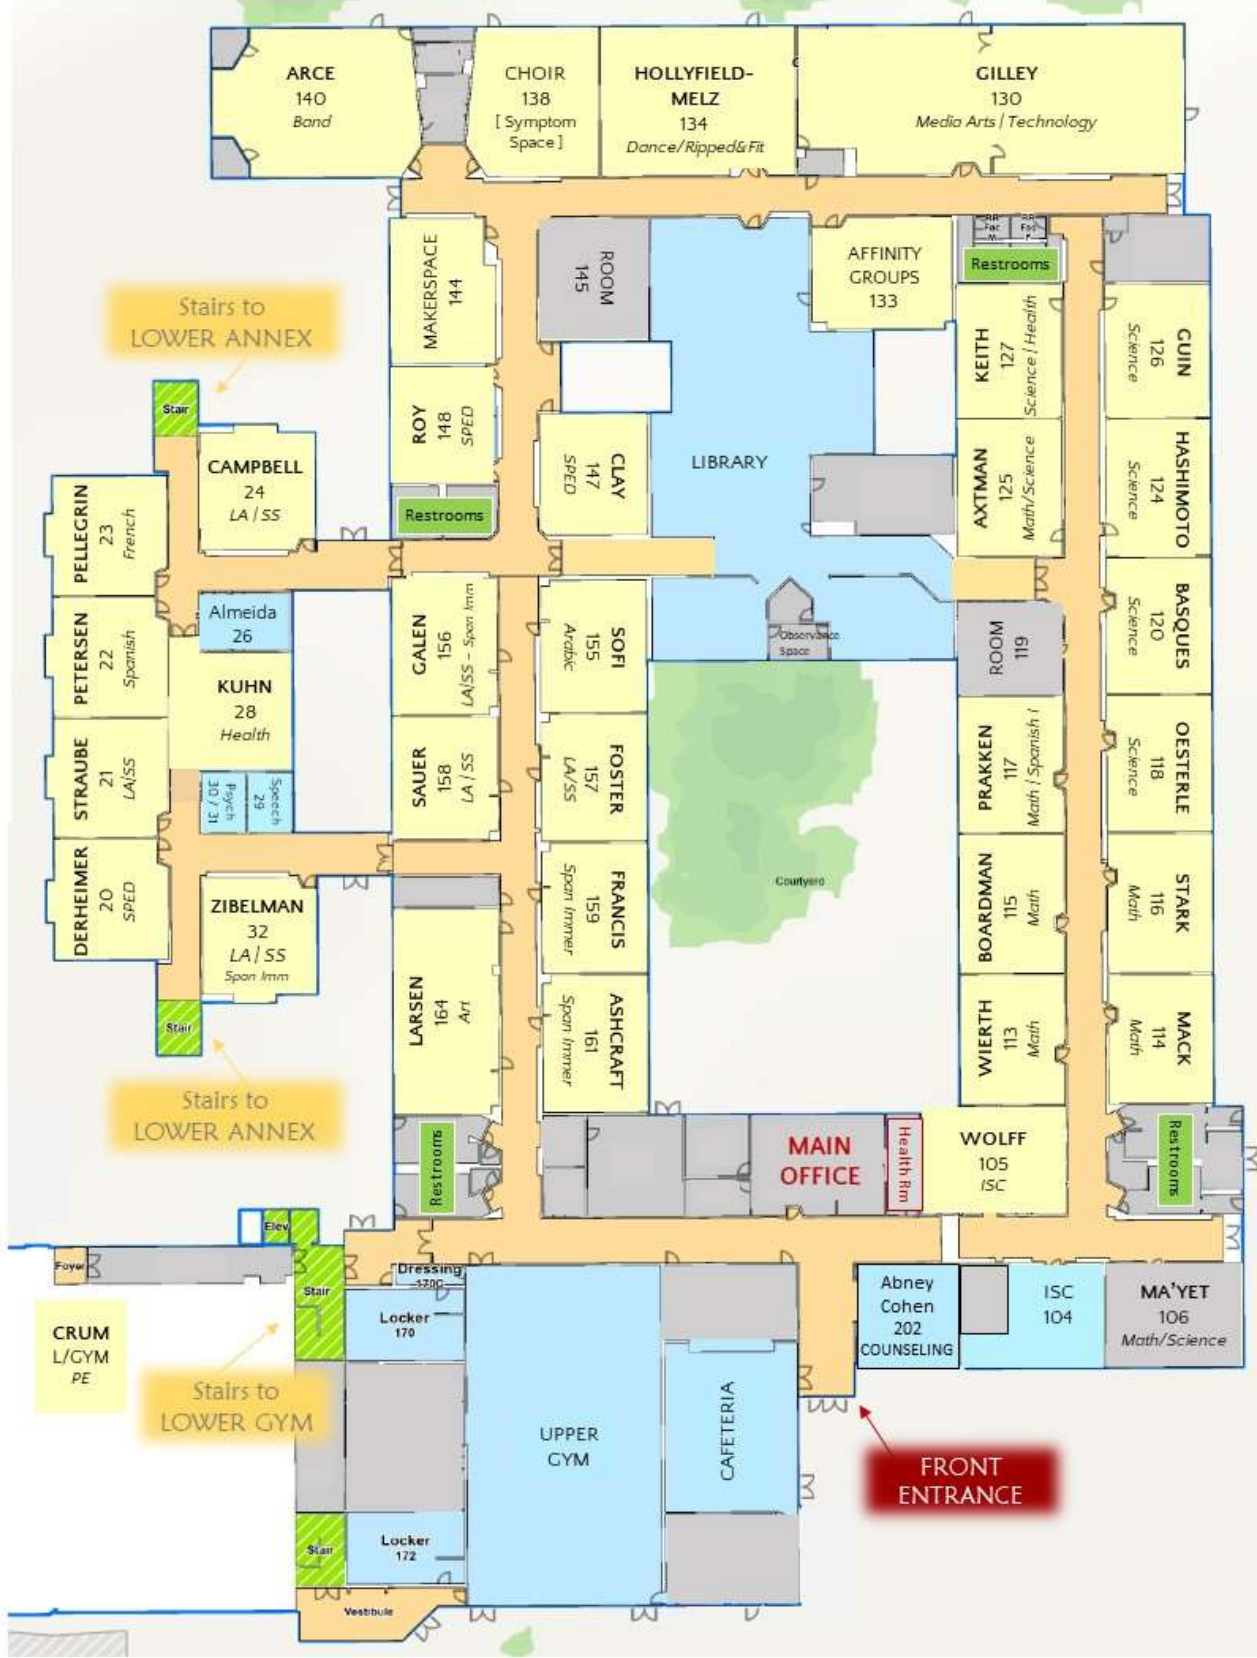

LOWER ANNEX

2022 - 2023

STAFF	RM	STAFF	RM	STAFF	RM	STAFF	RM
Abney (Counselor)	202	Crosby	19	Keith	127	Richards	12
AFFINITY GRPS	133	Derheimer	20	Kuhn	28	Rouse	10
Almeida (Counselor)	26	Derrickson (Psych)	30/31	Larsen	164	Roy	148
Arce	140	Foster	157	Mack	114	Sauer	158
Ashcraft	161	Francis	159	MAKERSPACE	144	Sofi	155
Axtman	125	Galen	156	Ma'Yet	106	Stark	116
Basques	120	Gilley	130	Morris	13	Straube	21
Boardman	115	Graham	14	OBSERVANCE SPC	Library	Tew	11
Campbell	24	Guin	126	Oesterle	118	Wierth	113
CHOIR (Symptom Spc)	138	Hashimoto	124	Pellegrin	23	Wolff	105 (ISC)
Clay	147	Hollyfield	134	Petersen	22	Zibelman	32
Cohen (Counselor)	202	Jones (Speech Path)	29	Prakken	117		