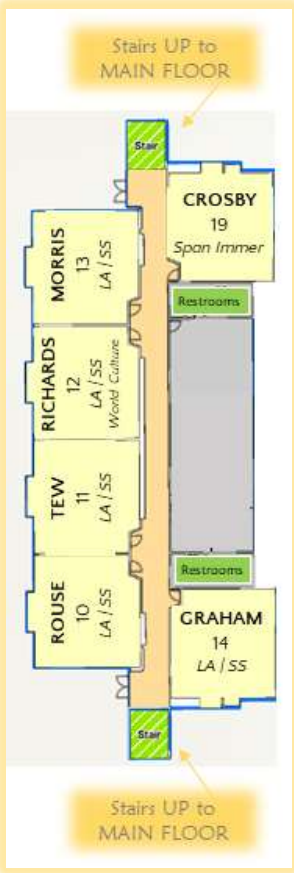

LOWER ANNEX

2023 - 2024

STAFF	RM	STAFF	RM	STAFF	RM	STAFF	RM
Abney (Counselor)	202	Crosby	19	Hashimoto	124	Petersen	22
AFFINITY GROUPS	133	Davis (Speech Path)	29	Hellman	138	Prakken	117
Almeida (Counselor)	26	Derheimer	20	Hollyfield	134	Richards	12
Arce	140	Derrickson (Psych)	30/31	Jett (Instruct. Coach)	106	Rouse	10
Ashcraft	161	Escalada	105 (ISC)	Keith	127	Roy	148
Axtman	125	Foster	157	Kuhn	28	Sauer	158
Basques	120	Francis	159	Larsen	164	Smith	113
Blake	GYM	Galen	156	Mack	114	SPEECH Mtg Rm	21
Boardman	115	Graham	14	McVicar (Climate)	106	Stark	116
Campbell	24	Greene	130	Morris	13	Tew	11
Clay	147	Guin	126	Oesterle	118/130	Zibelman	32
Cohen (Counselor)	202			Pellegrin	23		