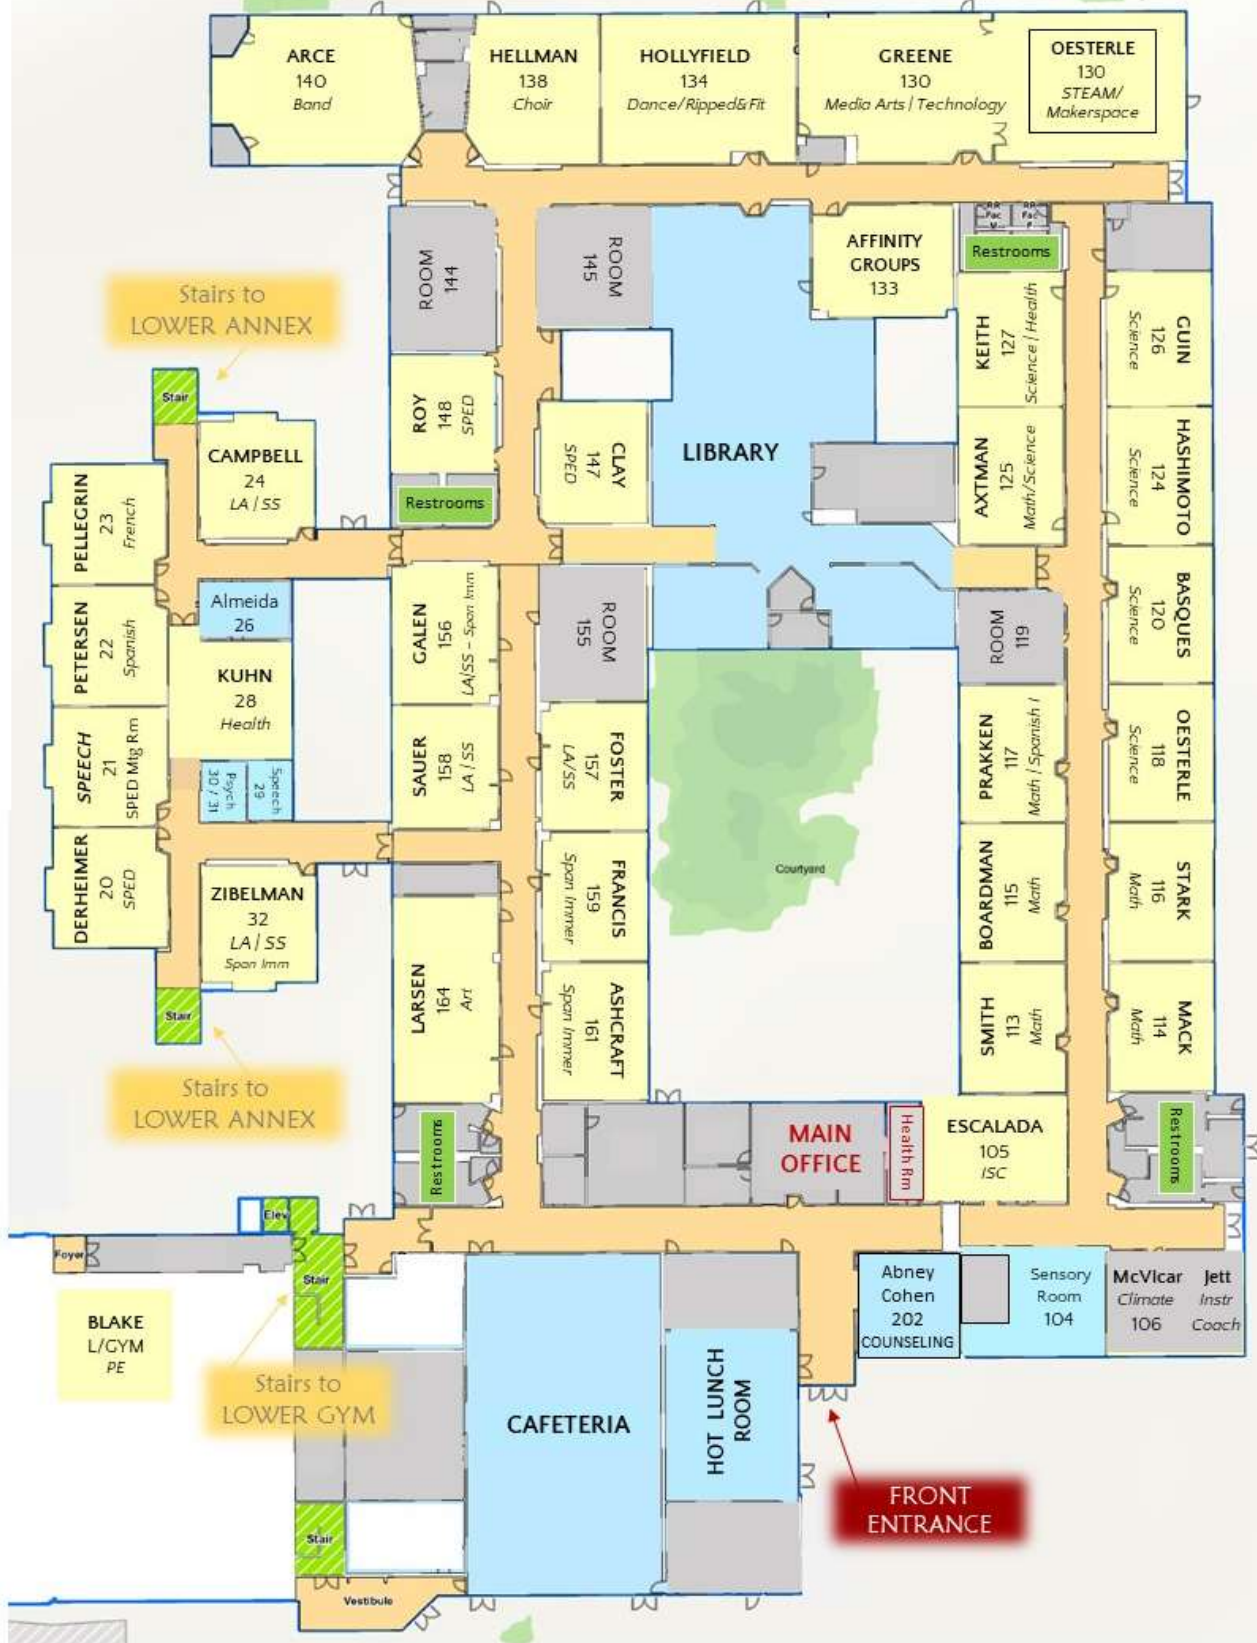

LOWER ANNEX

2023 - 2024

STAFF	RM	STAFF	RM	STAFF	RM	STAFF	RM
Abney (Counselor)	202	Crosby	19	Hashimoto	124	Petersen	22
AFFINITY GROUPS	133	Davis (Speech Path)	29	Hellman	138	Prakken	117
Almeida (Counselor)	26	Derheimer	20	Hollyfield	134	Richards	12
Arce	140	Derrickson (Psych)	30/31	Jett (Instruct. Coach)	106	Rouse	10
Ashcraft	161	Escalada	105 (ISC)	Keith	127	Roy	148
Axtman	125	Foster	157	Kuhn	28	Sauer	158
Basques	120	Francis	159	Larsen	164	Smith	113
Blake	GYM	Galen	156	Mack	114	SPEECH Mtg Rm	21
Boardman	115	Graham	14	McVicar (Climate)	106	Stark	116
Campbell	24	Greene	130	Morris	13	Tew	11
Clay	147	Guin	126	Oesterle	118/130	Zibelman	32
Cohen (Counselor)	202			Pellegrin	23		