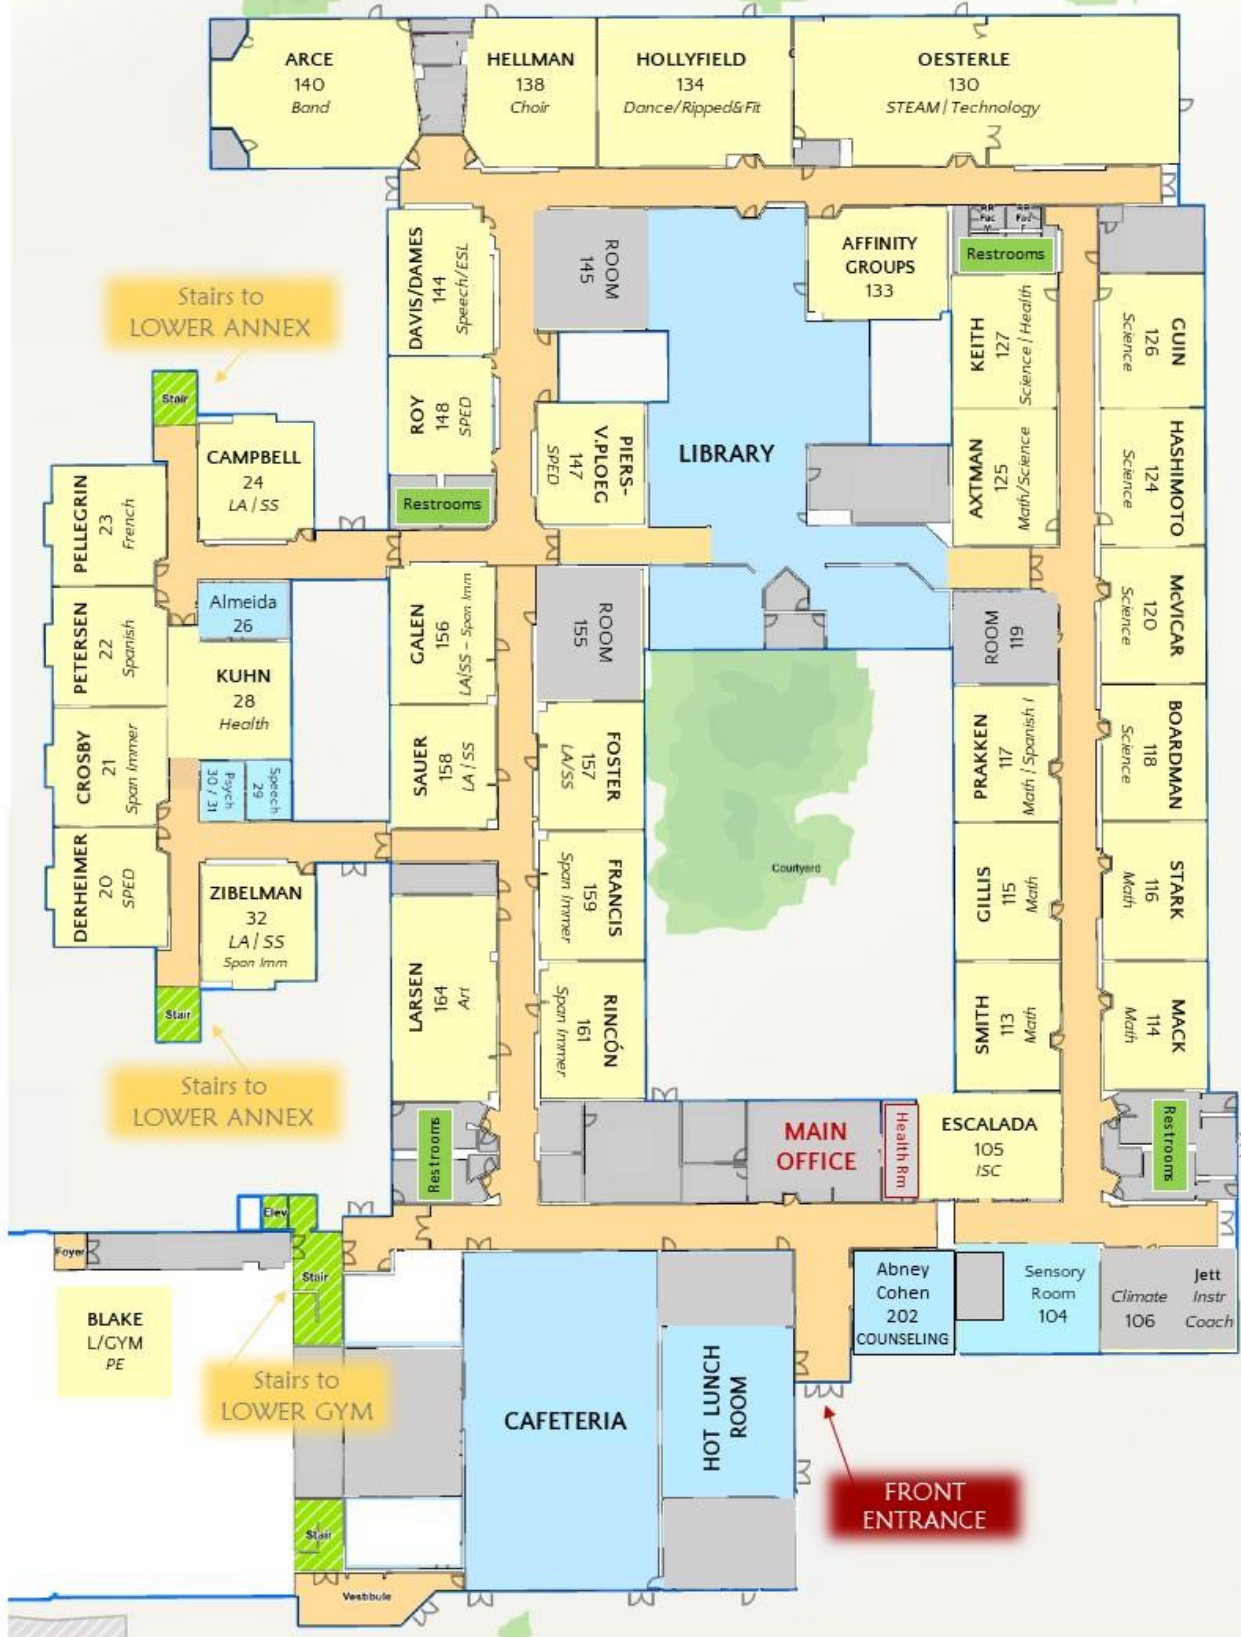

LOWER ANNEX

2023 - 2024

STAFF	RM	STAFF	RM	STAFF	RM	STAFF	RM
Abney (Counselor)	202	Davis (Speech Path)	144	Hollyfield	134	Prakken	117
AFFINITY GROUPS	133	Derheimer	20	Jett (Instruct. Coach)	106	Richards	12
Almeida (Counselor)	26	Derrickson (Psych)	30/31	Keith	127	Rincón	161
Arce	140	Escalada	105 (ISC)	Kuhn	28	Rouse	10
Axtman	125	Foster	157	Larsen	164	Roy	148
Blake	GYM	Francis	159	Mack	114	Sauer	158
Boardman	118	Galen	156	McVicar	120	Smith	113
Campbell	24	Gillis	115	Morris	13	SPEECH Mtg Rm	144
CLIMATE	106	Graham	14	Oesterle	130	Stark	116
Cohen (Counselor)	202	Guin	126	Pellegrin	23	Tew	11
Crosby	21	Hashimoto	124	Petersen	22	Zibelman	32
Dames (ESL)	144	Hellman	138	Piers-VanderPloeg	147		