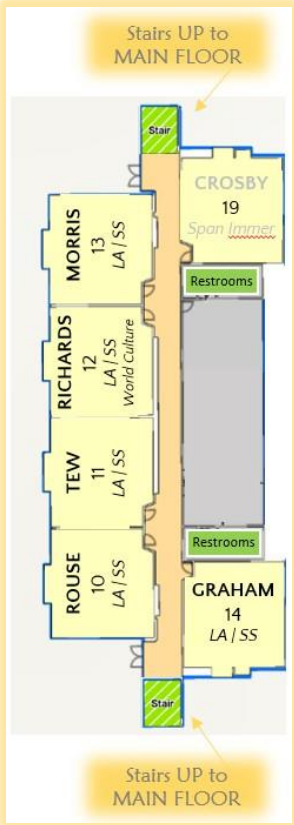

LOWER ANNEX

2023 - 2024

STAFF	RM	STAFF	RM	STAFF	RM	STAFF	RM
Abney (Counselor)	202	Davis (Speech Path)	144	Hollyfield	134	Prakken	117
AFFINITY GROUPS	133	Derheimer	20	Jett (Instruct. Coach)	106	Richards	12
Almeida (Counselor)	26	Derrickson (Psych)	30/31	Keith	127	Rincón	161
Arce	140	Escalada	105 (ISC)	Kuhn	28	Rouse	10
Axtman	125	Foster	157	Larsen	164	Roy	148
Blake	GYM	Francis	159	Mack	114	Sauer	158
Boardman	118	Galen	156	McVicar	120	Smith	113
Campbell	24	Gillis	115	Morris	13	SPEECH Mtg Rm	144
CLIMATE	106	Graham	14	Oesterle	130	Stark	116
Cohen (Counselor)	202	Guin	126	Pellegrin	23	Tew	11
Crosby	21	Hashimoto	124	Petersen	22	Zibelman	32
Dames (ESL)	144	Hellman	138	Piers-VanderPloeg	147		