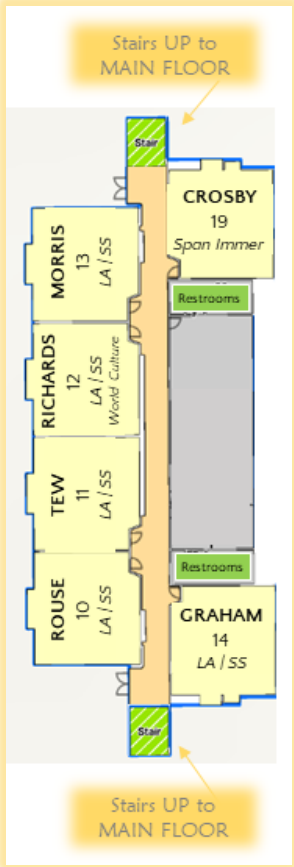

LOWER ANNEX

2023 - 2024

STAFF	RM	STAFF	RM	STAFF	RM	STAFF	RM
Abney (Counselor)	202	Derheimer	20	Keith	127	Rincón	161
AFFINITY GROUPS	133	Derrickson (Psych)	30/31	Kuhn	28	Rouse	10
Almeida (Counselor)	26	Escalada	105 (ISC)	Larsen	164	Roy	148
Arce	140	Foster	157	Mack	114	Sauer	158
Axtman	125	Francis	159	McVicar	120	Sebastian (Climate)	106
Blake	GYM	Galen	156	Morris	13	Slough	115
Boardman	118	Graham	14	Oesterle	130	Smith	113
Campbell	24	Guin	126	Pellegrin	23	SPEECH Mtg Rm	21
Cohen (Counselor)	202	Hashimoto	124	Petersen	22	Stark	116
Crosby	19	Hellman	138	Piers-Vanderploeg	147	Tew	11
Dames (ESL)	21	Hollyfield	134	Prakken	117	Zibelman	32
Davis (Speech Path)	21	Jett (Instruct. Coach)	106	Richards	12		