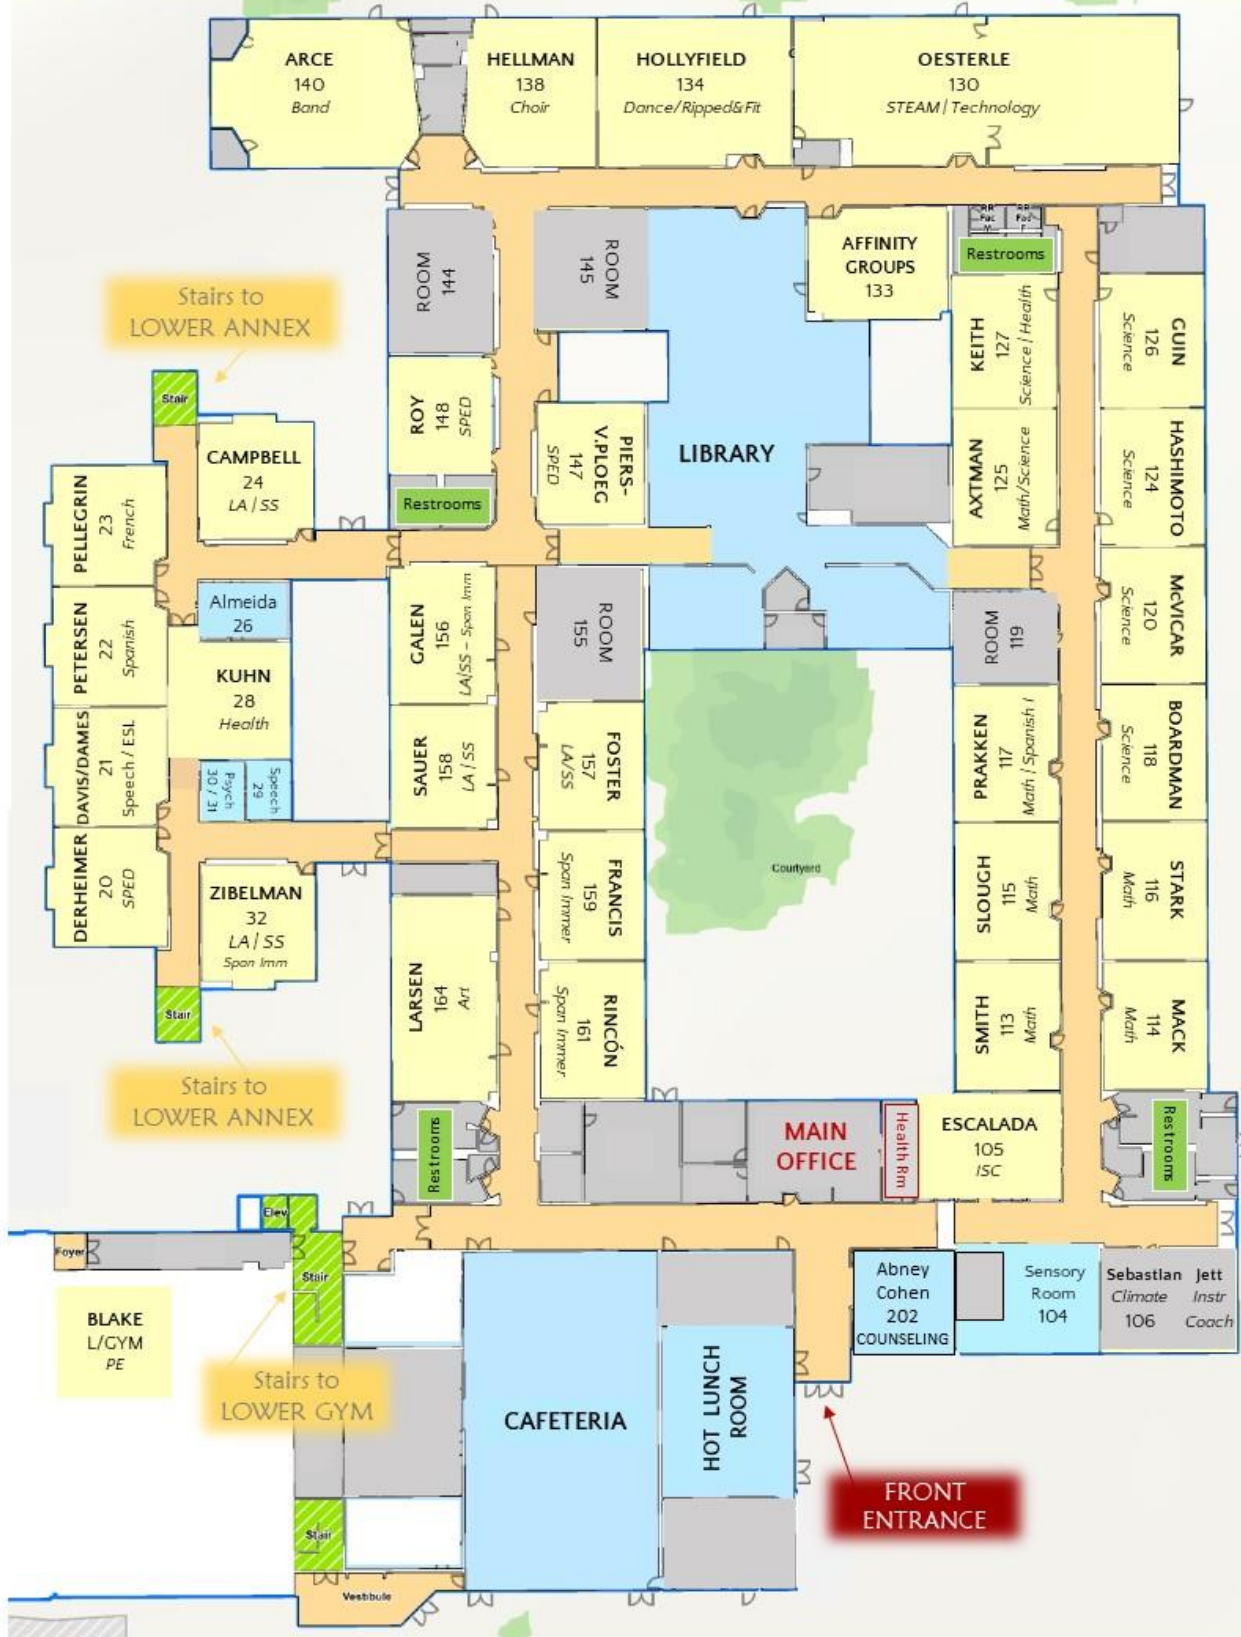

LOWER ANNEX

2023 - 2024

STAFF	RM	STAFF	RM	STAFF	RM	STAFF	RM
Abney (Counselor)	202	Derheimer	20	Keith	127	Rincón	161
AFFINITY GROUPS	133	Derrickson (Psych)	30/31	Kuhn	28	Rouse	10
Almeida (Counselor)	26	Escalada	105 (ISC)	Larsen	164	Roy	148
Arce	140	Foster	157	Mack	114	Sauer	158
Axtman	125	Francis	159	McVicar	120	Sebastian (Climate)	106
Blake	GYM	Galen	156	Morris	13	Slough	115
Boardman	118	Graham	14	Oesterle	130	Smith	113
Campbell	24	Guin	126	Pellegrin	23	SPEECH Mtg Rm	21
Cohen (Counselor)	202	Hashimoto	124	Petersen	22	Stark	116
Crosby	19	Hellman	138	Piers-Vanderploeg	147	Tew	11
Dames (ESL)	21	Hollyfield	134	Prakken	117	Zibelman	32
Davis (Speech Path)	21	Jett (Instruct. Coach)	106	Richards	12		