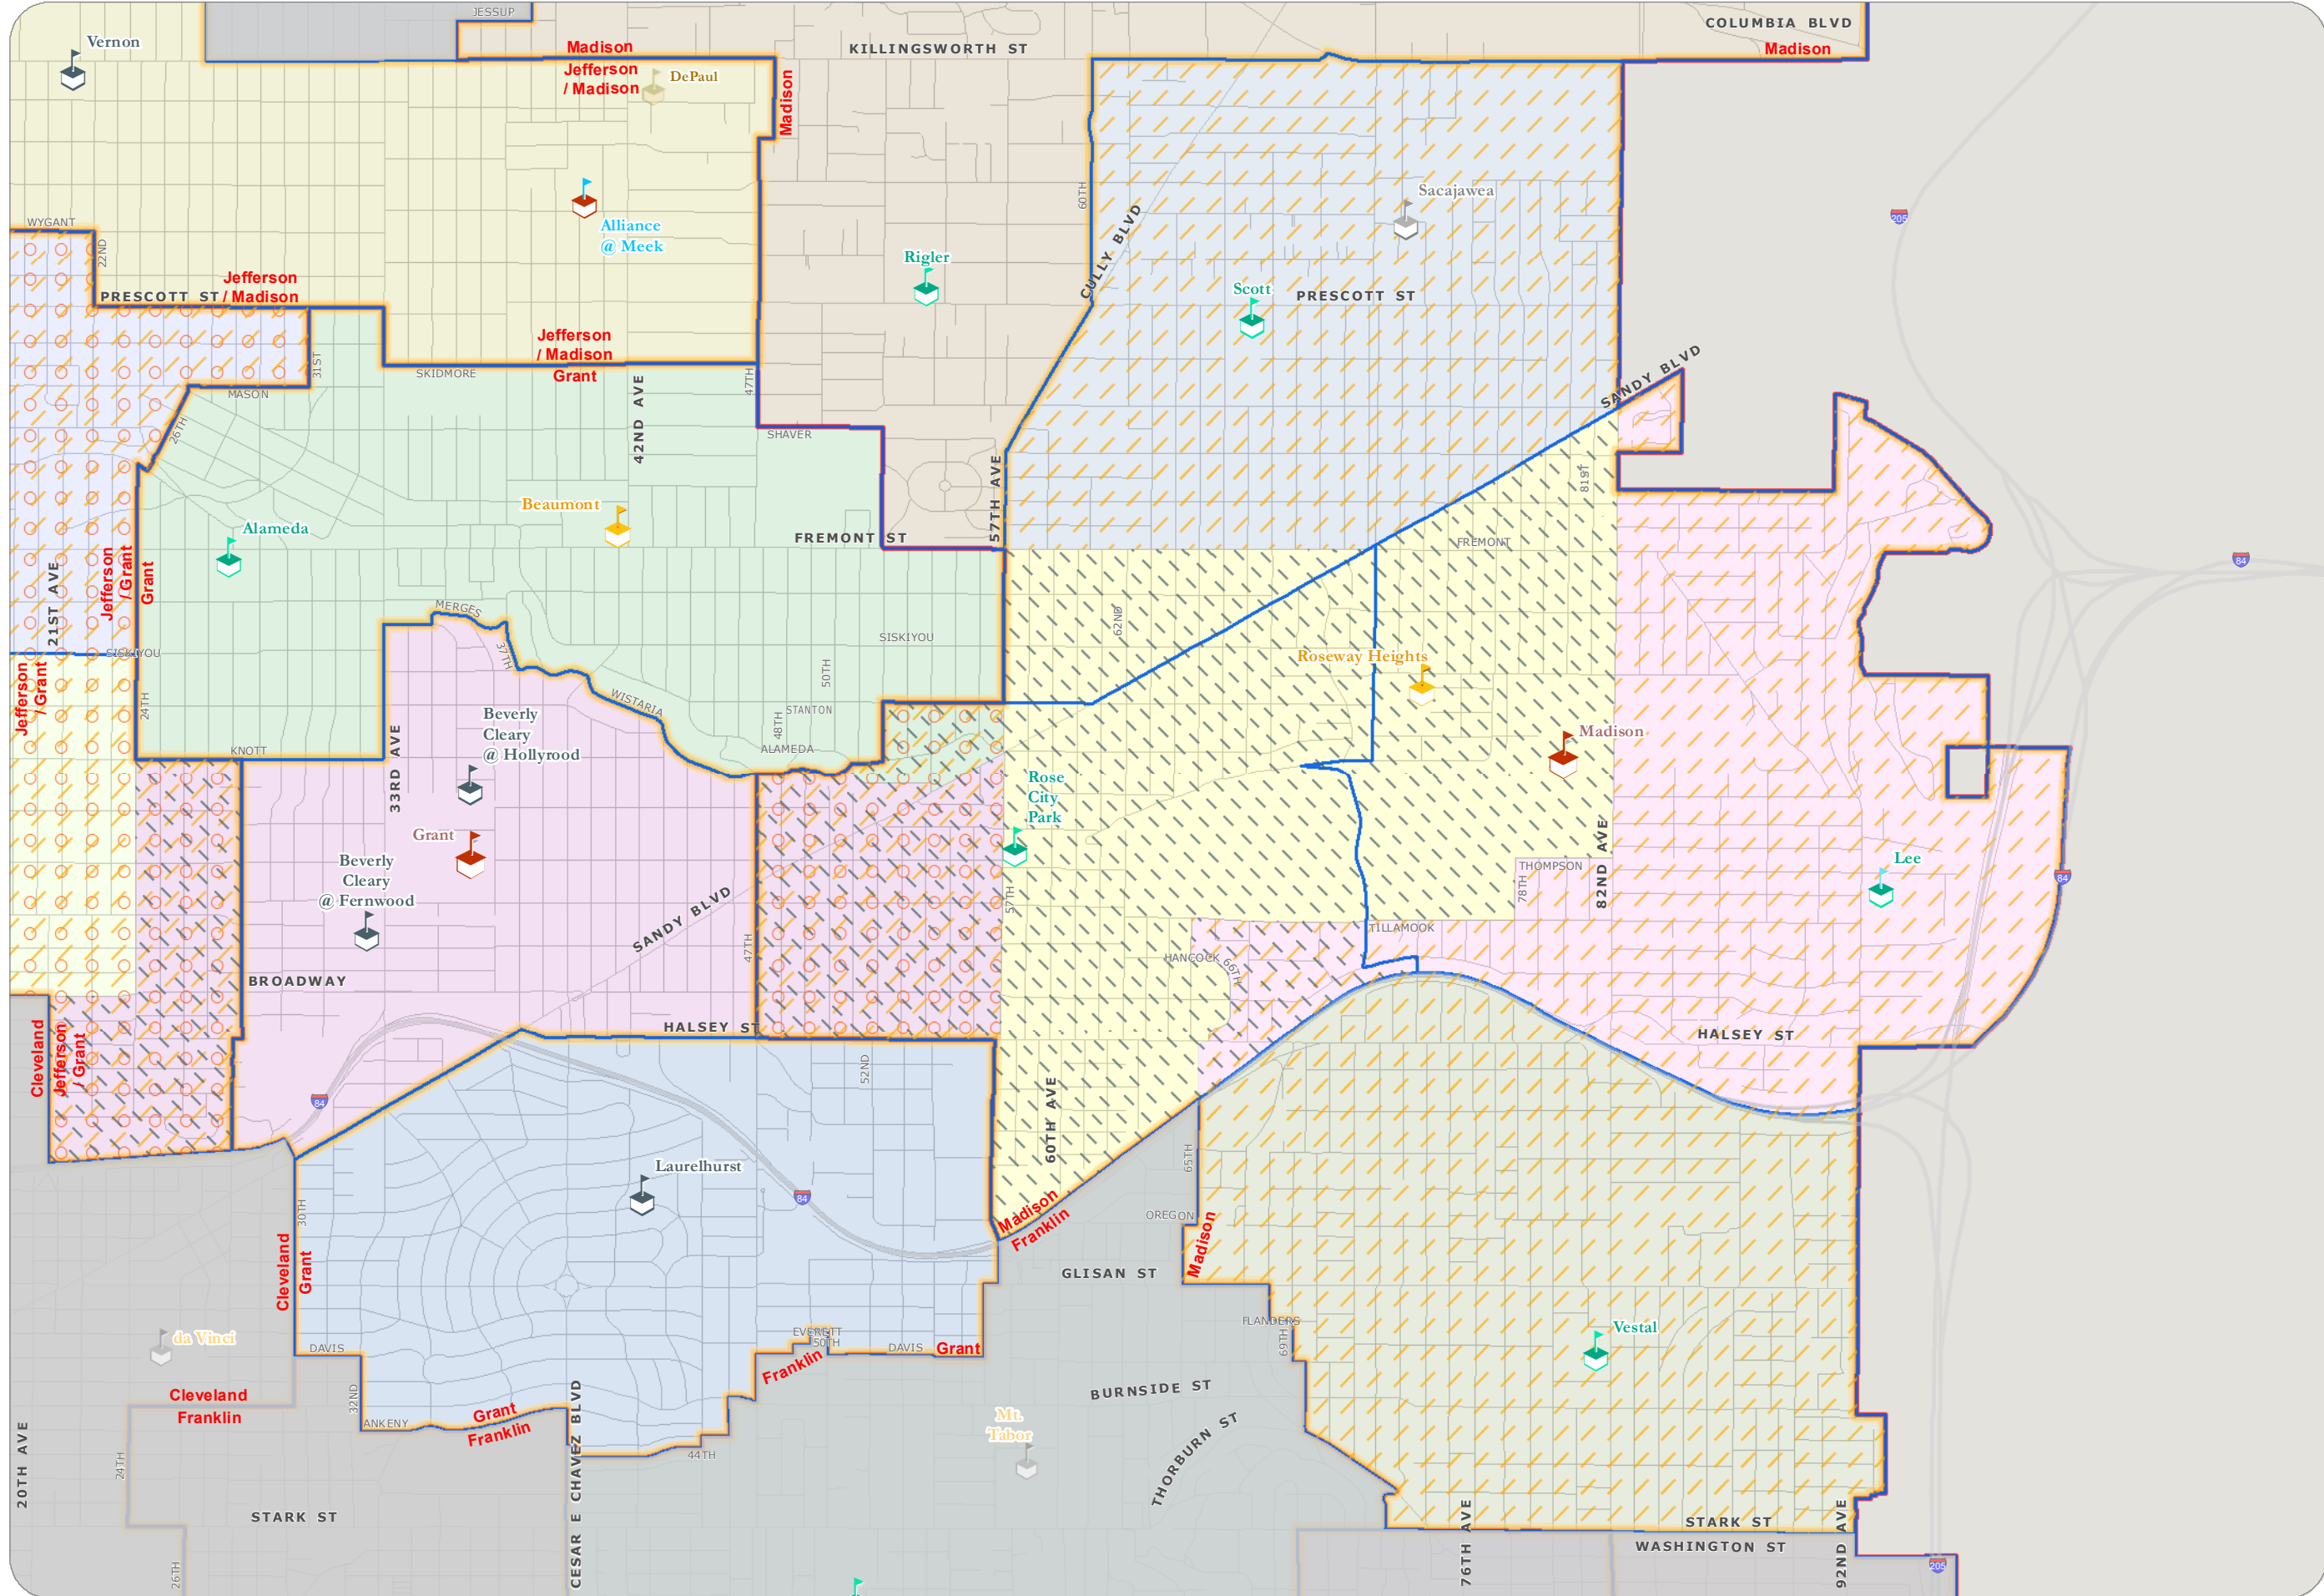

# Draft Option: Roseway Heights Middle School

## Feeder Pattern: Scott, Lee, Vestal, Rose City Park; Boundary Changes to Scott, Lee, RCP

**DRAFT FOR DISCUSSION**

- Legend**
- School Types Shown by Grade
- High
  - Middle
  - K-8
  - K-5
  - Unaffected by draft option
  - Alternative Schools
  - Charter Schools
  - Focus Option
- MS Feeder Patterns**
- <all other values>
  - Roseway Heights
  - Tubman
  - Beaumont
  - Other
- Boundaries**
- Proposed K-5 boundaries
  - Proposed 6-8 boundaries
  - Proposed 9-12 boundaries
  - Proposed Changes from Current K-5 Boundary
  - Proposed Changes from Current 6-8 Boundary
  - Proposed Changes from Current 9-12 Boundary
  - Current K-5/K-8 boundaries color-blocked for comparison

Path: M:\PROJECTS\Projects\_2017-18\MapRequests\DBRAC\DraftOptions\_RosewayTubmanMS\_baandresoluti\Date:1/14/2017 Time: 12:24:57 PM