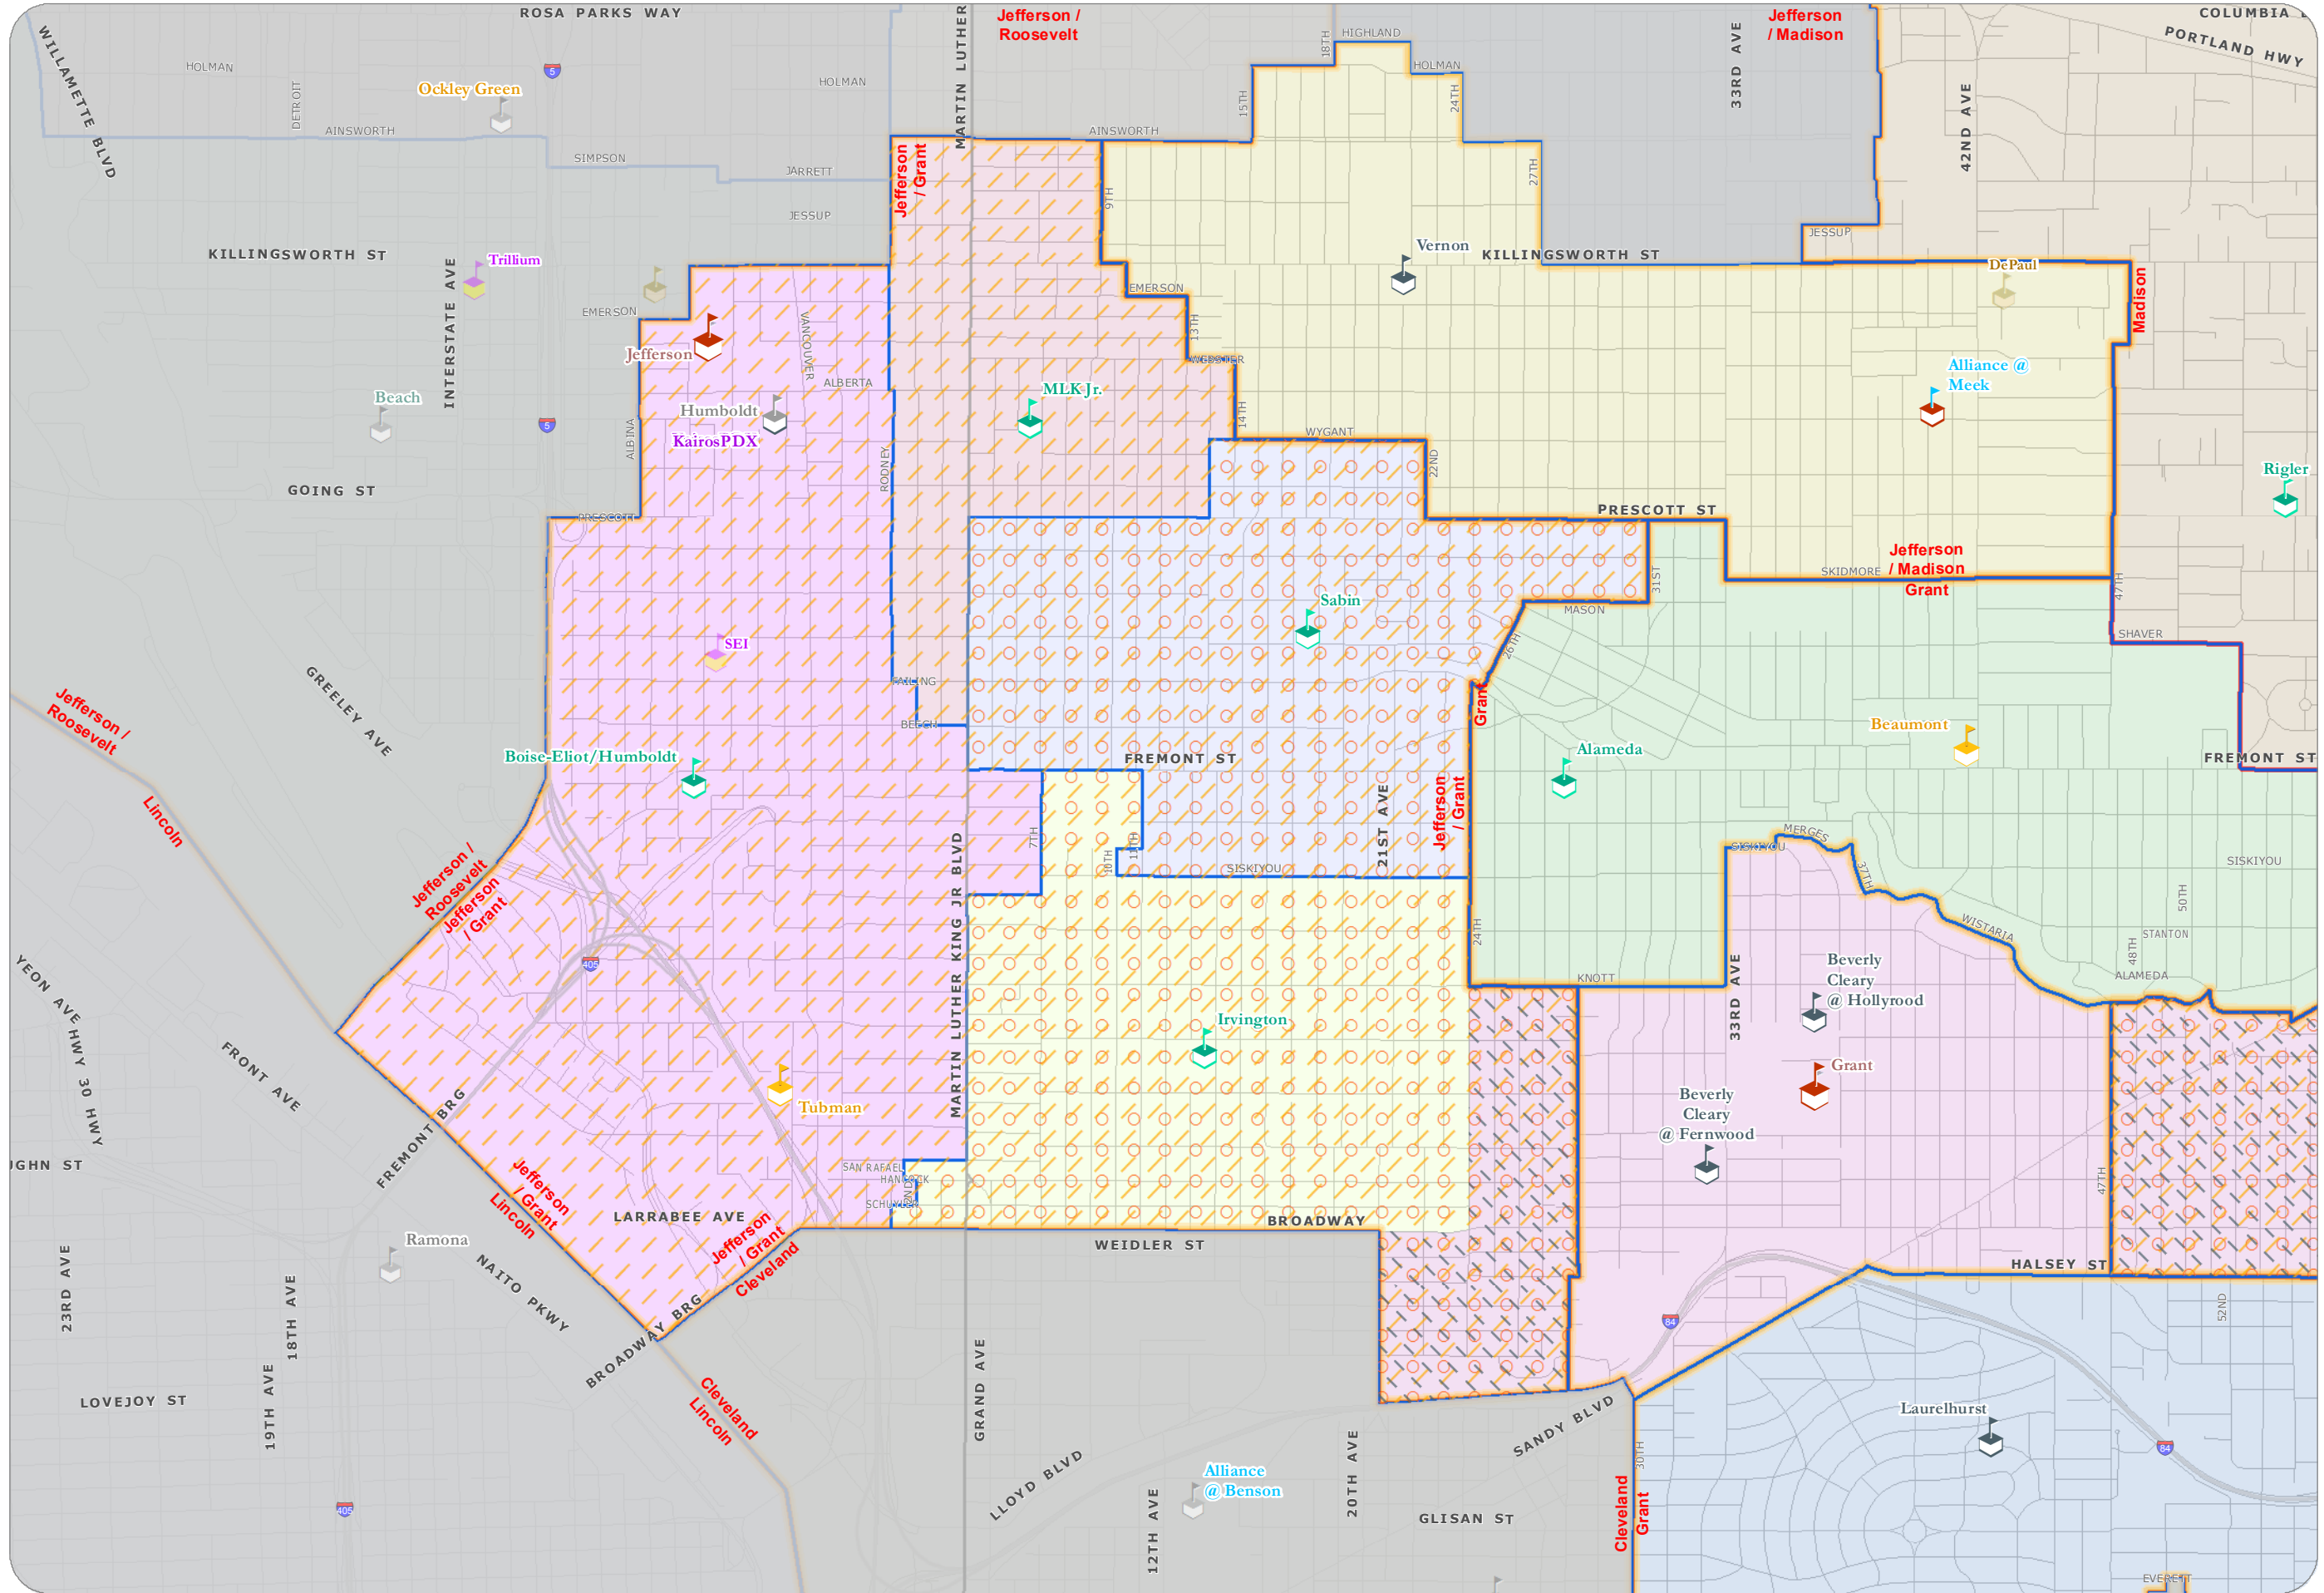

Draft Option: Tubman Middle School

Feeder Pattern: Boise-Eliot/Humboldt, MLK Jr., Sabin, Irvington; Irvington Boundary Change

DRAFT FOR DISCUSSION

- Legend**
- School Types Shown by Grade**
- High
 - Middle
 - K-8
 - K-5
 - Unaffected by draft option
 - Alternative Schools
 - Charter Schools
 - Focus Option
- MS Feeder Patterns**
- <all other values>
 - Roseway Heights
 - Tubman
 - Beaumont
 - Other
- Boundaries**
- Proposed K-5 boundaries
 - Proposed 6-8 boundaries
 - Proposed 9-12 boundaries
 - Proposed Changes from Current K-5 Boundary
 - Proposed Changes from Current 6-8 Boundary
 - Proposed Changes from Current 9-12 Boundary
- Current K-5/K-8 boundaries color-blocked for comparison*

Path: M:\PROJECTS\Projects_2017-18\MapRequests\DRAC\DraftOptions_RosewayTubmanMS_boadresolution\Date:1/14/2017 Time: 10:54:07 AM