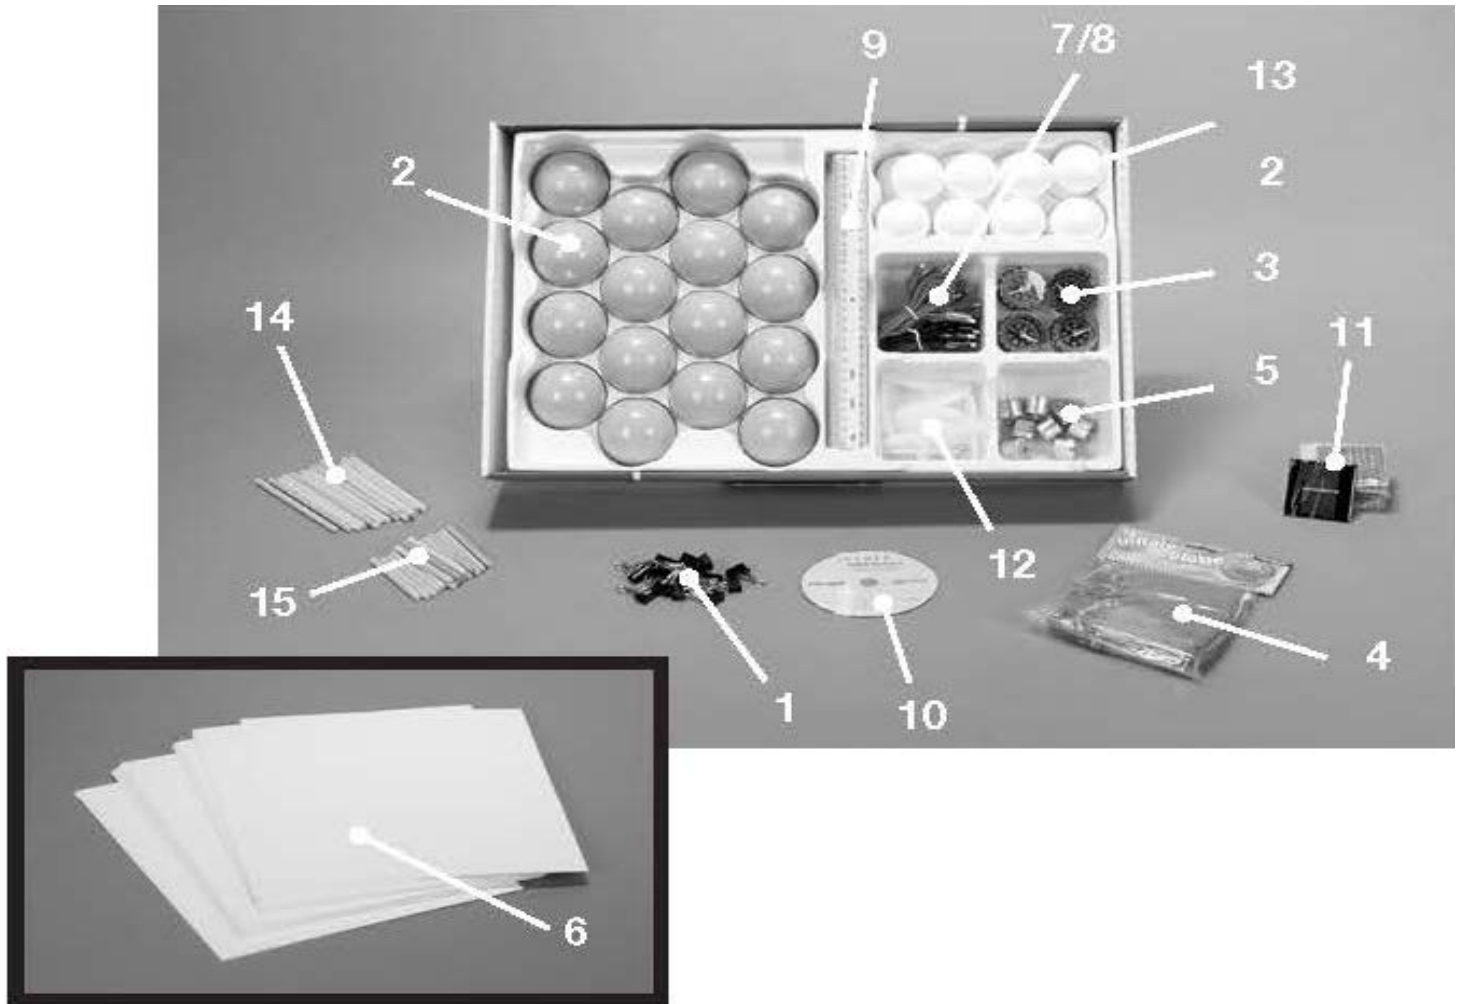

IAES UNIT F - Earth in Space							
NO.	QTY	Description	Item Number	Activity Used	Item Type	Material Instruction	Cost Each
13	16	White foam balls, 2"	BA-022	80	Component	<i>Return Salvageable Foam Balls</i>	$1.05
1	16	Binder clips, small	P110-P16E	72	Component	<i>Return</i>	$1.50
2	16	Blue foam balls, 2 7/8"	BA-022A	(73), 84	Component	<i>Return</i>	$1.75
4	1	Earth beach ball	GL-009	73, 77	Component	<i>Return</i>	$9.95
6	16	Flat plastic sheets	VF-026	72	Component	<i>Return</i>	$1.70
10	1	SEUP Seasons software	IAES-P055	76	Component	<i>Return</i>	$10.95
9	16	Rulers, metric, plastic, 30cm	RU-004B	72	Component	<i>Return</i>	$0.95
12	16	Sun stick bases	RQU-001A	72	Component	<i>Return</i>	$0.95
14	16	Wooden dowels, 15cm	WP-006E	72, (73), 80, 84	Component	<i>Return</i>	$0.95
15	16	Wooden dowels, 9cm	WP-006F	72	Component	<i>Return</i>	$0.95
3	8	Compasses	CO-011A	72	Component	<i>Return</i>	$3.35
5	8	Electric motors	MO-004	77	Component	<i>Return</i>	$6.95
7	8	Leads, jumper, black	C1-WLBX8	77	Component	<i>Return</i>	$8.95
8	8	Leads, jumper, red,	C1-WLRX8	77	Component	<i>Return</i>	$8.95
11	8	Solar cells	SC-001	77	Component	<i>Return</i>	$6.95

Please return ALL components and any UNUSED portion of consumables

Drawer 1 - Earth in Space