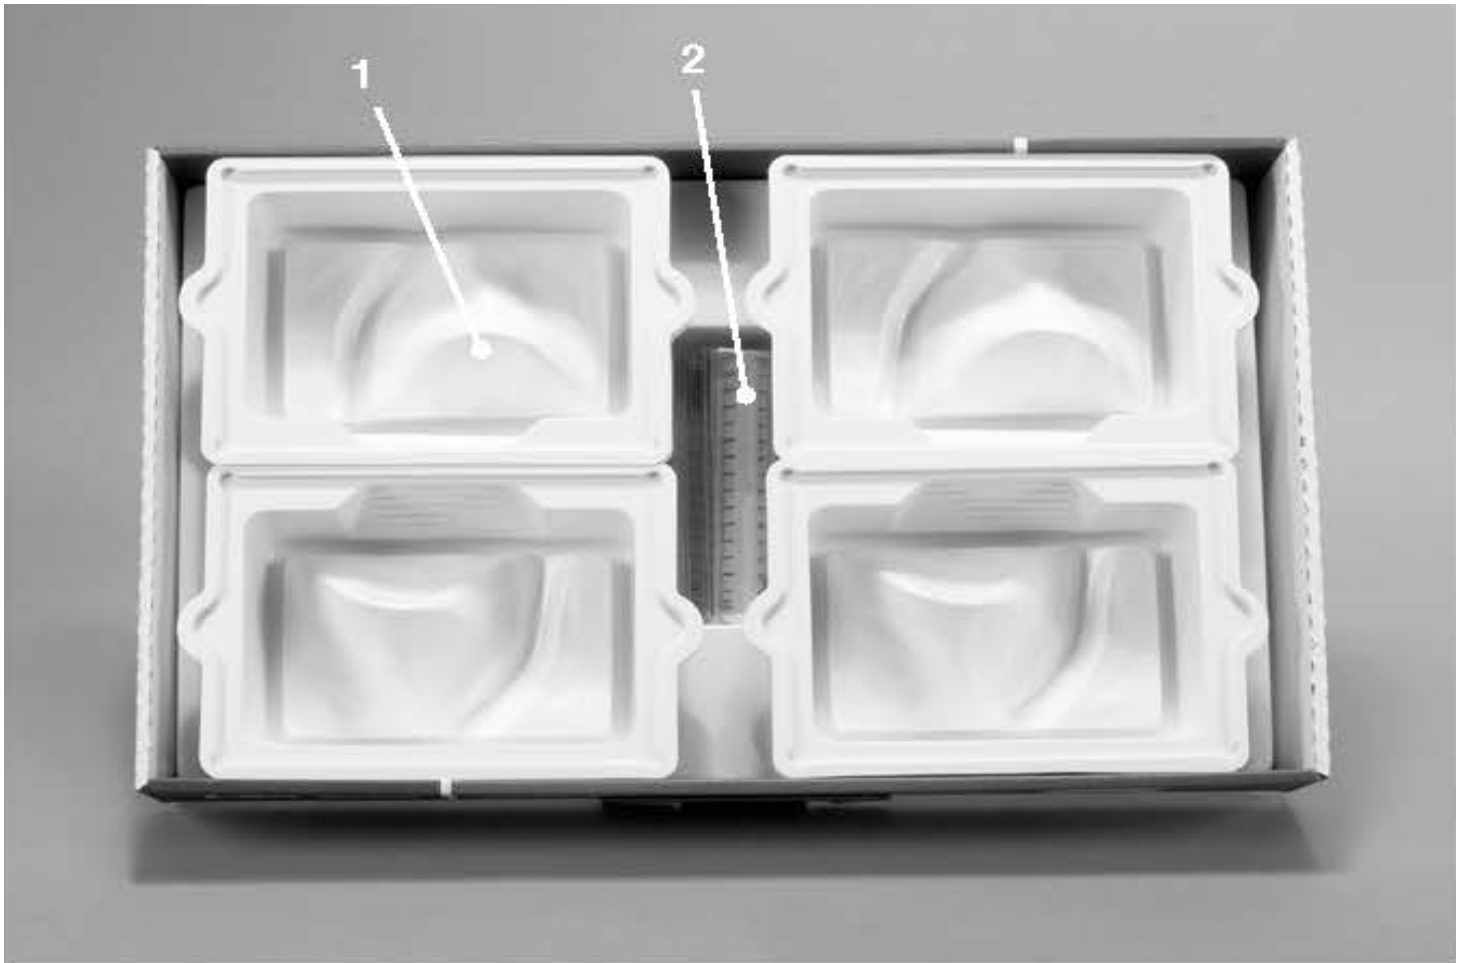

IAES UNIT G - Exploring the Solar System							
NO.	QTY	Description	Item Number	Activity Used	Item Type	Material Instruction	Cost Each
1	8	Landform model	IAES-V001	93	Component	<i>Return</i>	$5.25
2	32	Rulers, metric, plastic, 15cm	RU-003B	90, 91, 93, 95	Component	<i>Return</i>	$0.95

Please return ALL components and any UNUSED portion of consumables

Drawer 2 - Exploring the Solar System