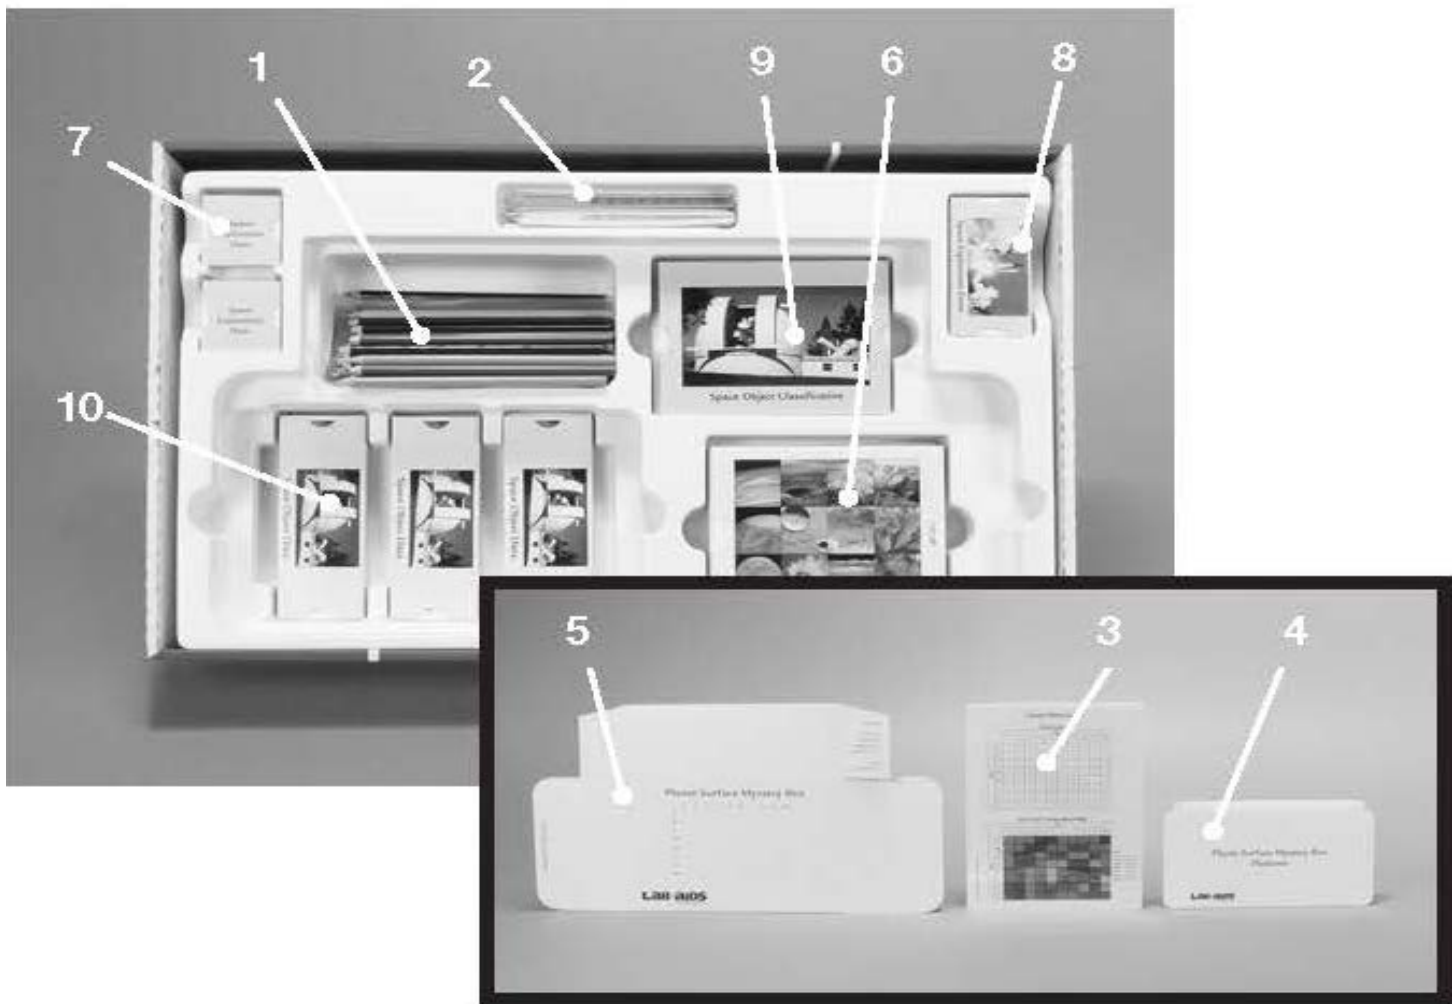

IAES UNIT G - Exploring the Solar System							
NO.	QTY	Description	Item Number	Activity Used	Item Type	Material Instruction	Cost Each
5	8	Planet surface mystery boxes	IAES-P052	93	Component	<i>Return</i>	$3.95
2	16	Measuring probes, cm scale	IAES-P053	93	Component	<i>Return</i>	$5.95
3	1	Planet Mystery Surface Transparency	IAES-P051	93	Component	<i>Return</i>	$6.25
4	8	Planet surface mystery box platforms	IAES-P052A	93	Component	<i>Return</i>	$0.50
10	8	Space Object Data card sets (set of 23)	IAES-P048	88	Component	<i>Return</i>	$2.45
9	8	Space Object Classification card (set of 7)	IAES-P049	88	Component	<i>Return</i>	$1.90
8	8	Space Exploration Event cards (set of 15)	IAES-P046	85	Component	<i>Return</i>	$1.35
7	8	Space Exploration Date cards (set of 15)	IAES-P047	85	Component	<i>Return</i>	$0.85
6	8	Remote Sensing Image cards (set of 12)	IAES-P050	94	Component	<i>Return</i>	$2.95
1	8	Color pencils sets, 8-colors	PE-012	93	Component	<i>Return</i>	$7.95

Please return ALL components and any UNUSED portion of consumables

Drawer 1 - Exploring the Solar System