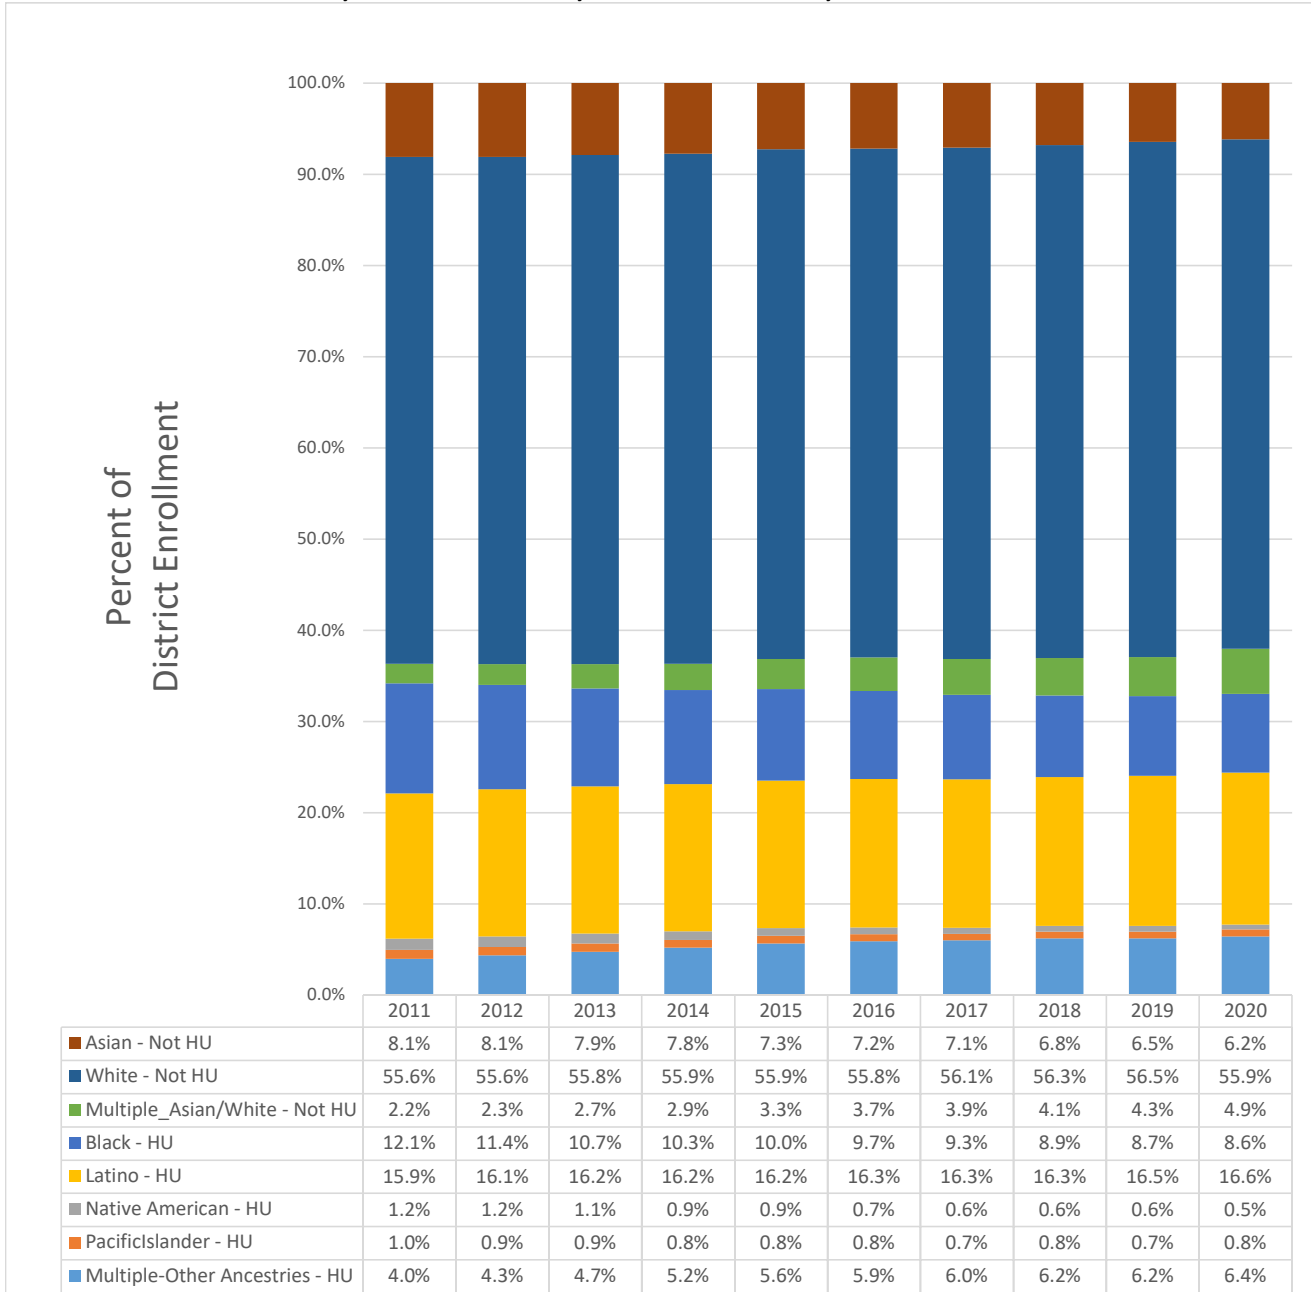

Portland Public Schools

Student Enrollment by Race/Ethnicity and Historically Underserved Races, 2011-2020

Enrollment data are based on or about October 1st, as reported in the Period 1 Cumulative Average Daily Membership state report and student information system (SIS) each year.

Historically Underserved (HU) Races include: Black, Latino, Native American, Pacific Islander, and any combination of those (Multiple_Other Ancestries).