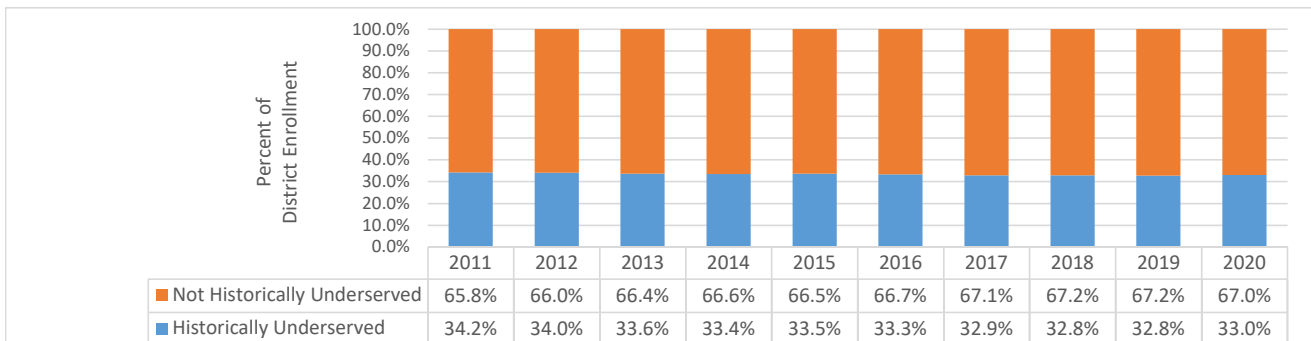

Portland Public Schools

Student Enrollment by Race/Ethnicity and Historically Underserved Races, 2011-2020

Enrollment data are based on or about October 1st, as reported in the Period 1 Cumulative Average Daily Membership state report and student information system (SIS) each year.

Historically Underserved (HU) Races include: Black, Latino, Native American, Pacific Islander, and any combination of those (Multiple_Other Ancestries).