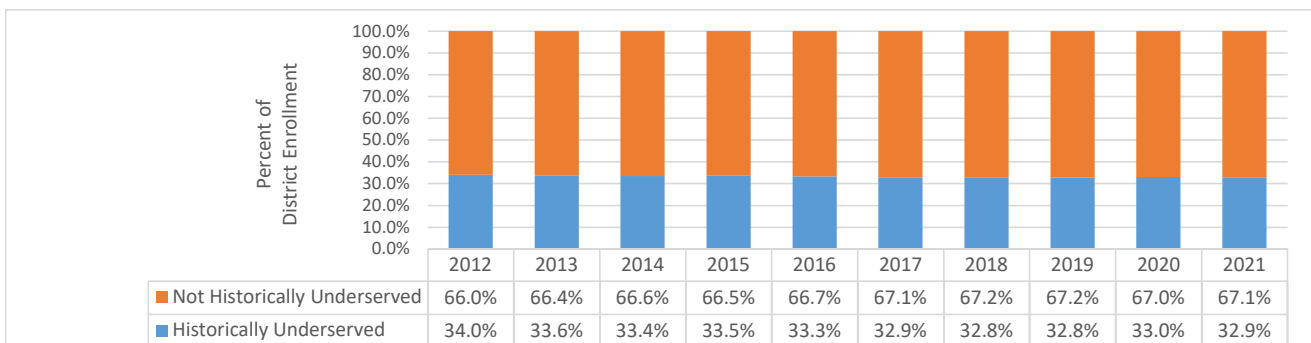

Portland Public Schools

Student Enrollment by Race/Ethnicity and Historically Underserved Races, 2012-13 to 2021-22

Enrollment data are based on or about October 1st, as reported in the Period 1 Cumulative Average Daily Membership state report and student information system (SIS) each year.

Historically Underserved (HU) Races include: Black, Latino, Native American, Pacific Islander, and any combination of those (Multiple-Other Ancestries).