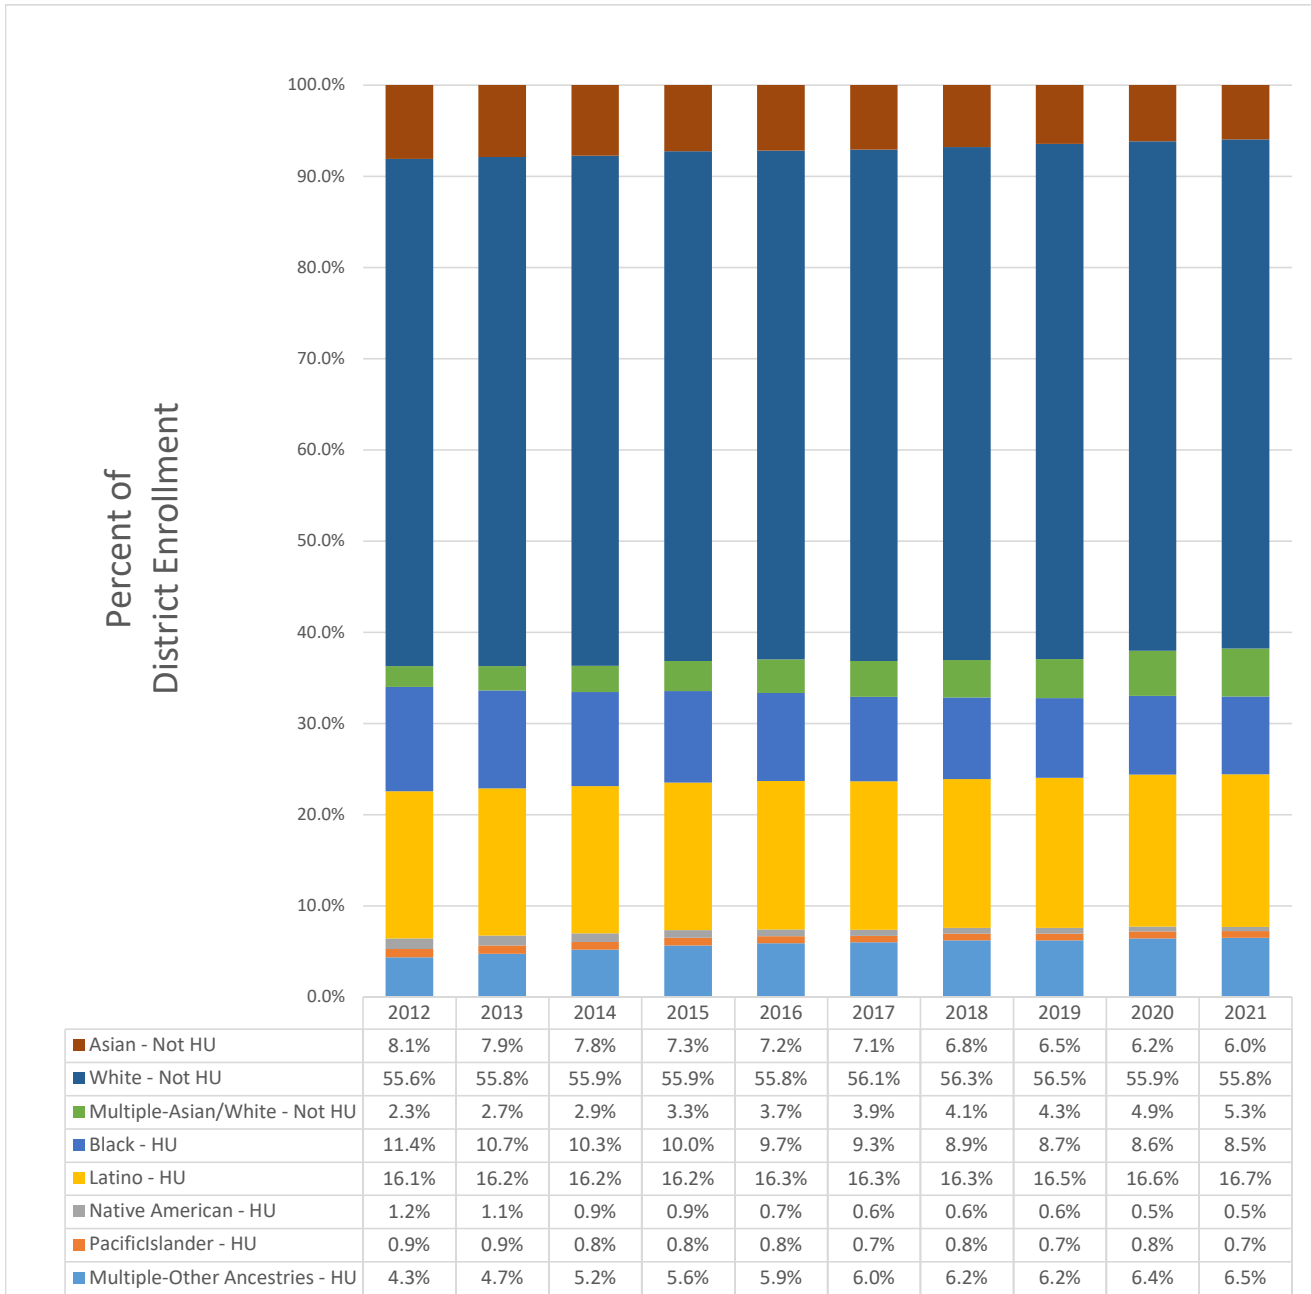

Portland Public Schools

Student Enrollment by Race/Ethnicity and Historically Underserved Races, 2012-13 to 2021-22

Enrollment data are based on or about October 1st, as reported in the Period 1 Cumulative Average Daily Membership state report and student information system (SIS) each year.

Historically Underserved (HU) Races include: Black, Latino, Native American, Pacific Islander, and any combination of those (Multiple-Other Ancestries).