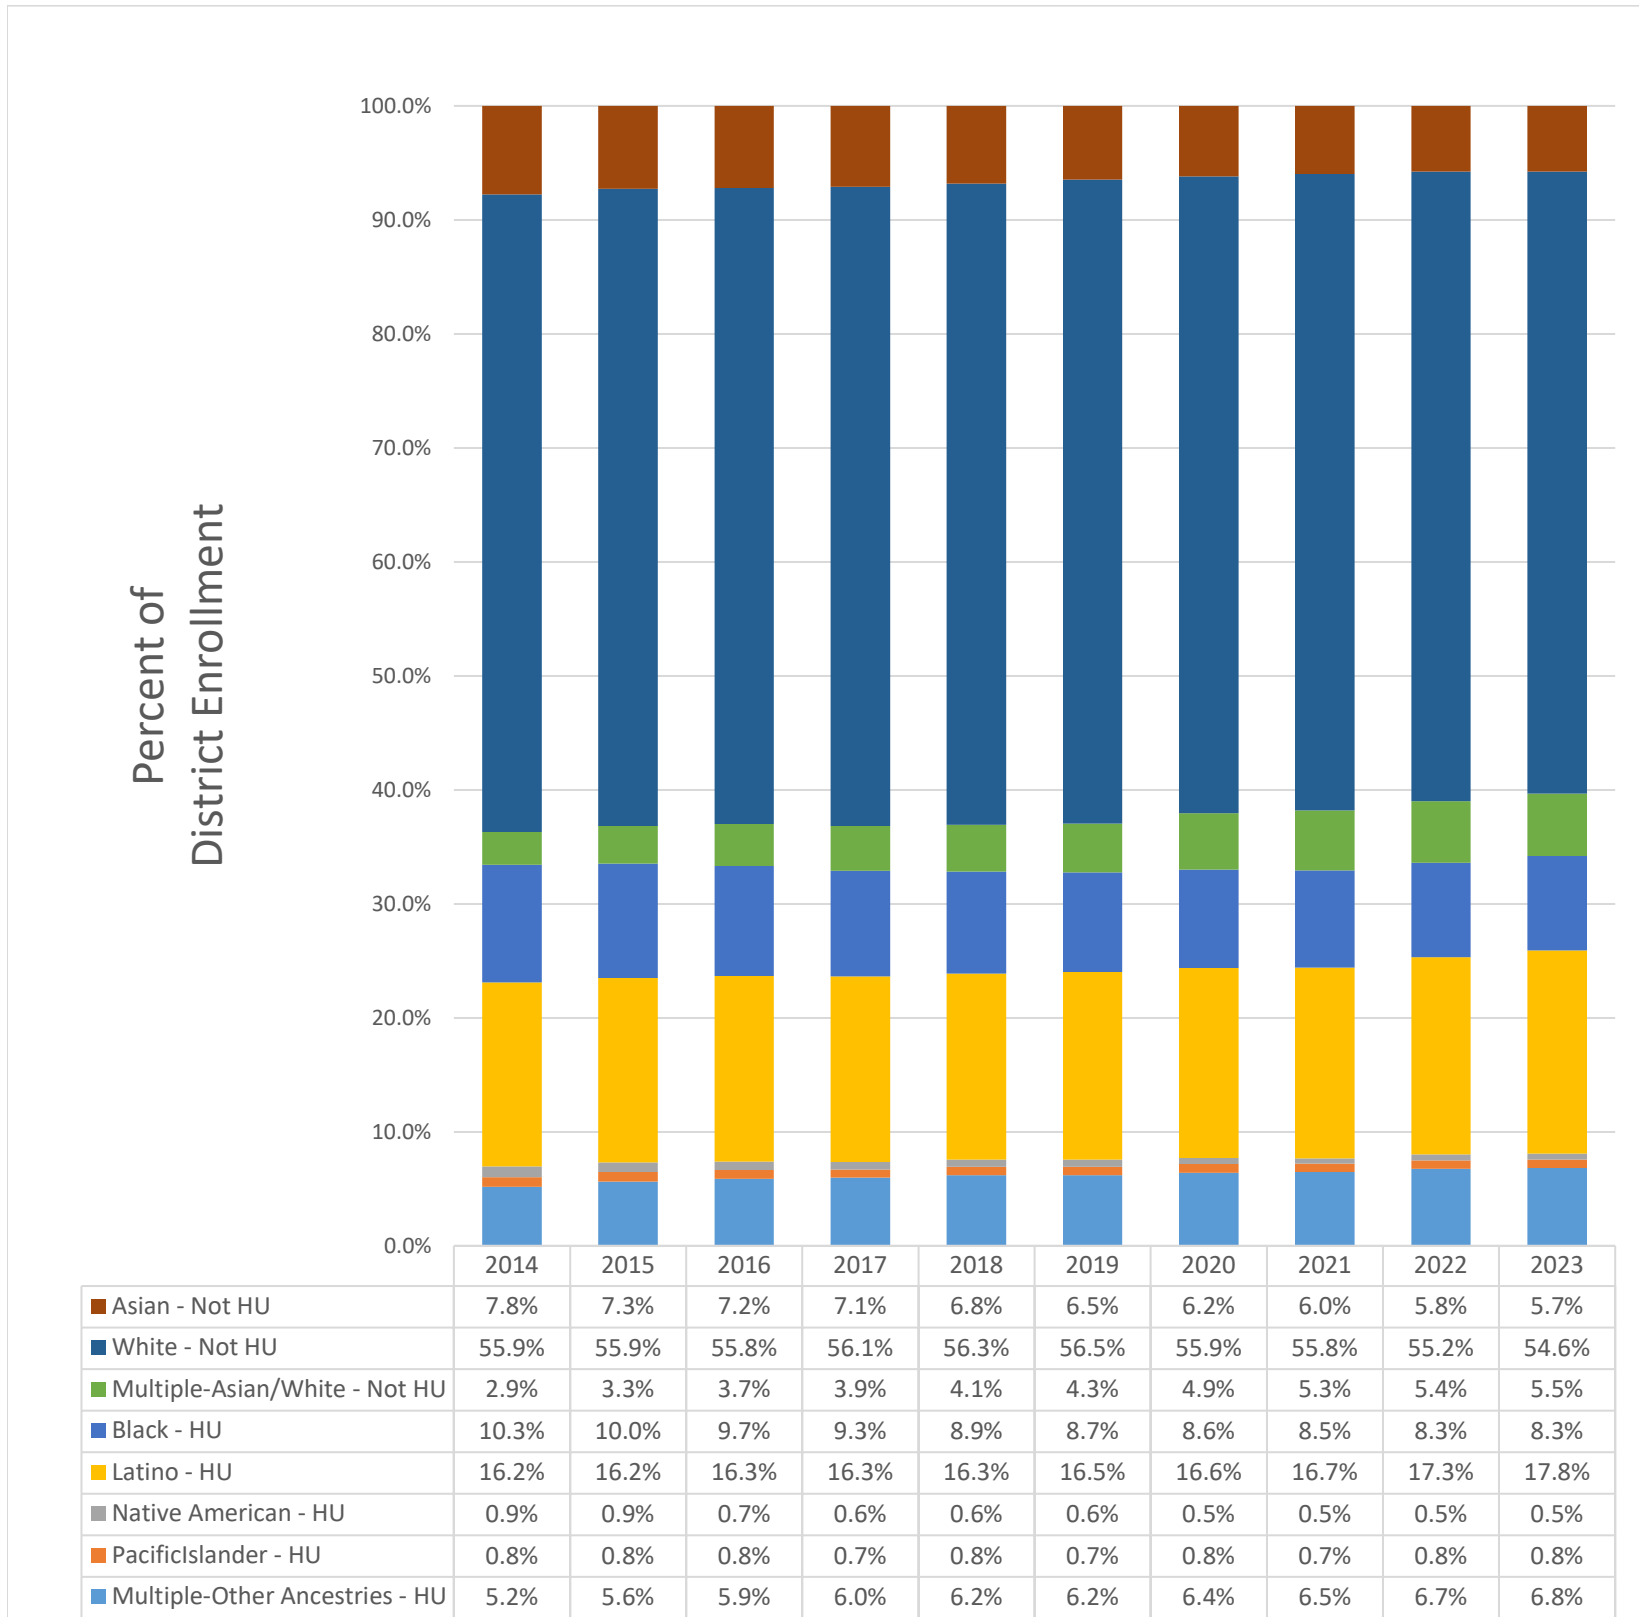

# Portland Public Schools

## Student Enrollment by Race/Ethnicity and Historically Underserved Races, 2014-15 to 2023-24

Enrollment data are based on or about October 1st, as reported in the Period 1 Cumulative Average Daily Membership state report and student information system (SIS) each year.

Historically Underserved (HU) Races include: Black, Latino, Native American, Pacific Islander, and any combination of those (Multiple-Other Ancestries).