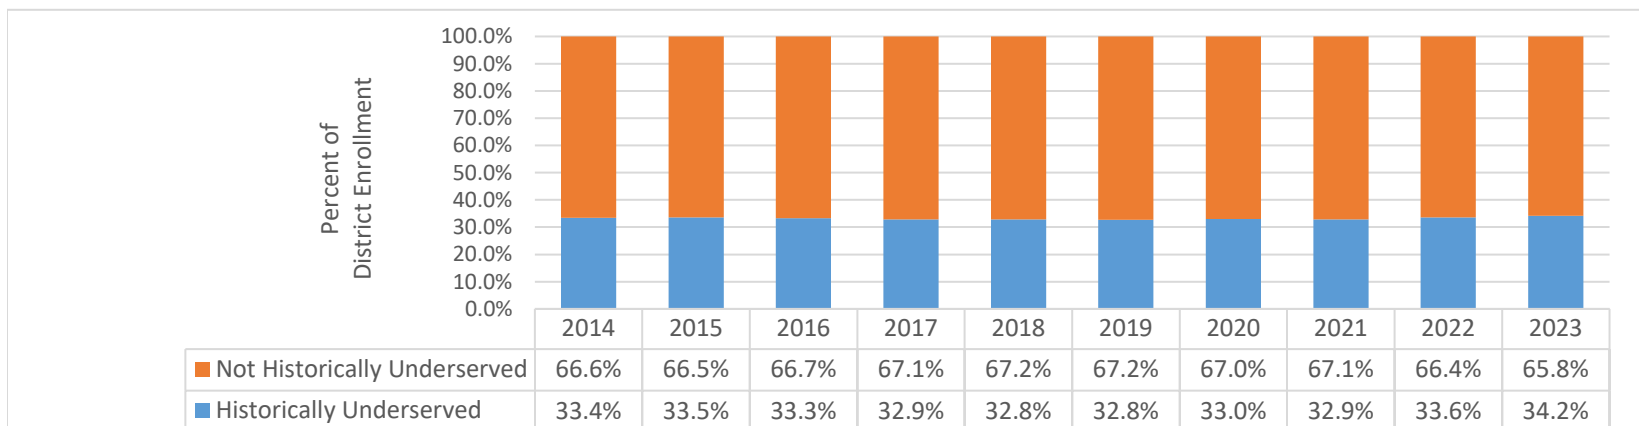

# Portland Public Schools

## Student Enrollment by Race/Ethnicity and Historically Underserved Races, 2014-15 to 2023-24

Enrollment data are based on or about October 1st, as reported in the Period 1 Cumulative Average Daily Membership state report and student information system (SIS) each year.