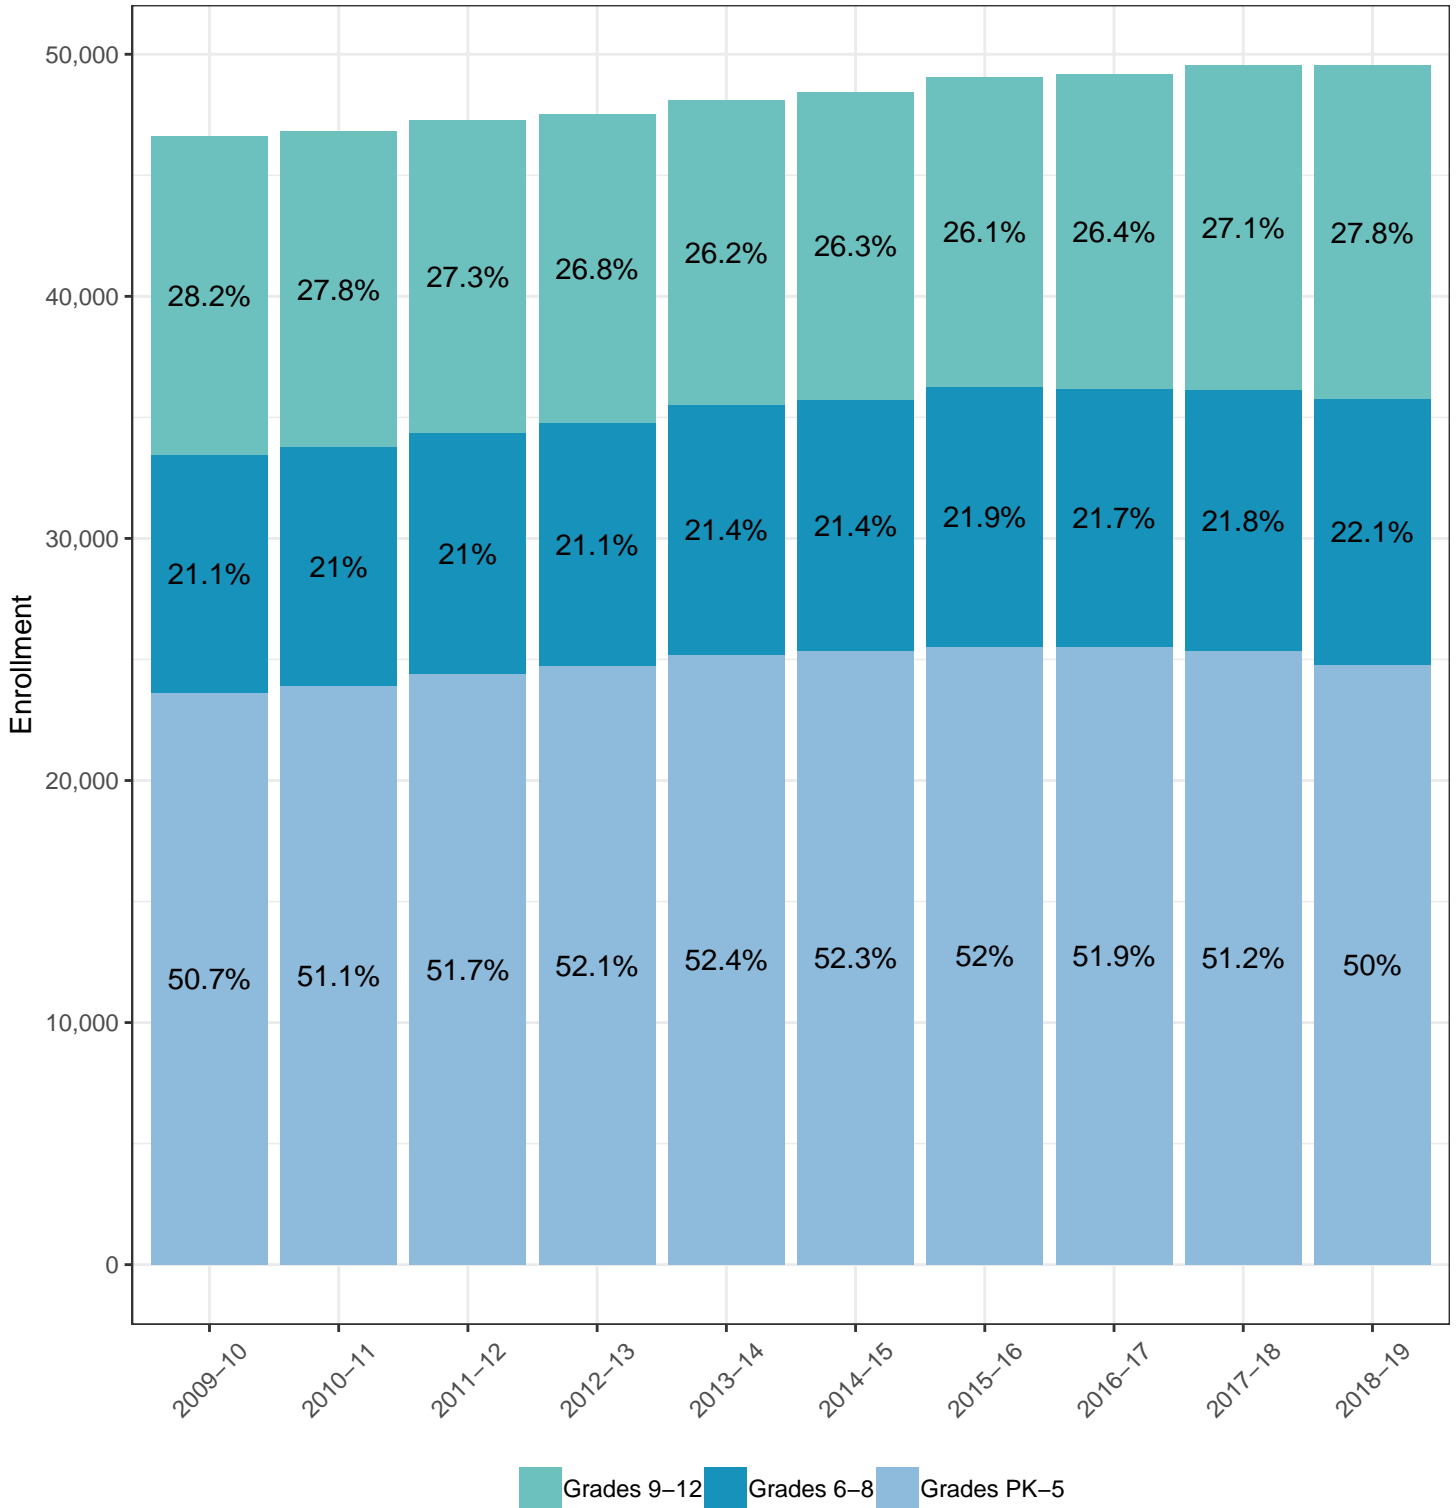

# District Enrollment by Grade Level

October Enrollment, 2009–10 to 2018–19

	2009-10	2010-11	2011-12	2012-13	2013-14	2014-15	2015-16	2016-17	2017-18	2018-19
Grades 9-12	13137	13026	12924	12746	12584	12722	12798	12984	13423	13793
Grades 6-8	9825	9845	9936	10020	10303	10371	10747	10696	10780	10963
Grades PK-5	23634	23930	24428	24757	25211	25366	25530	25509	25354	24795