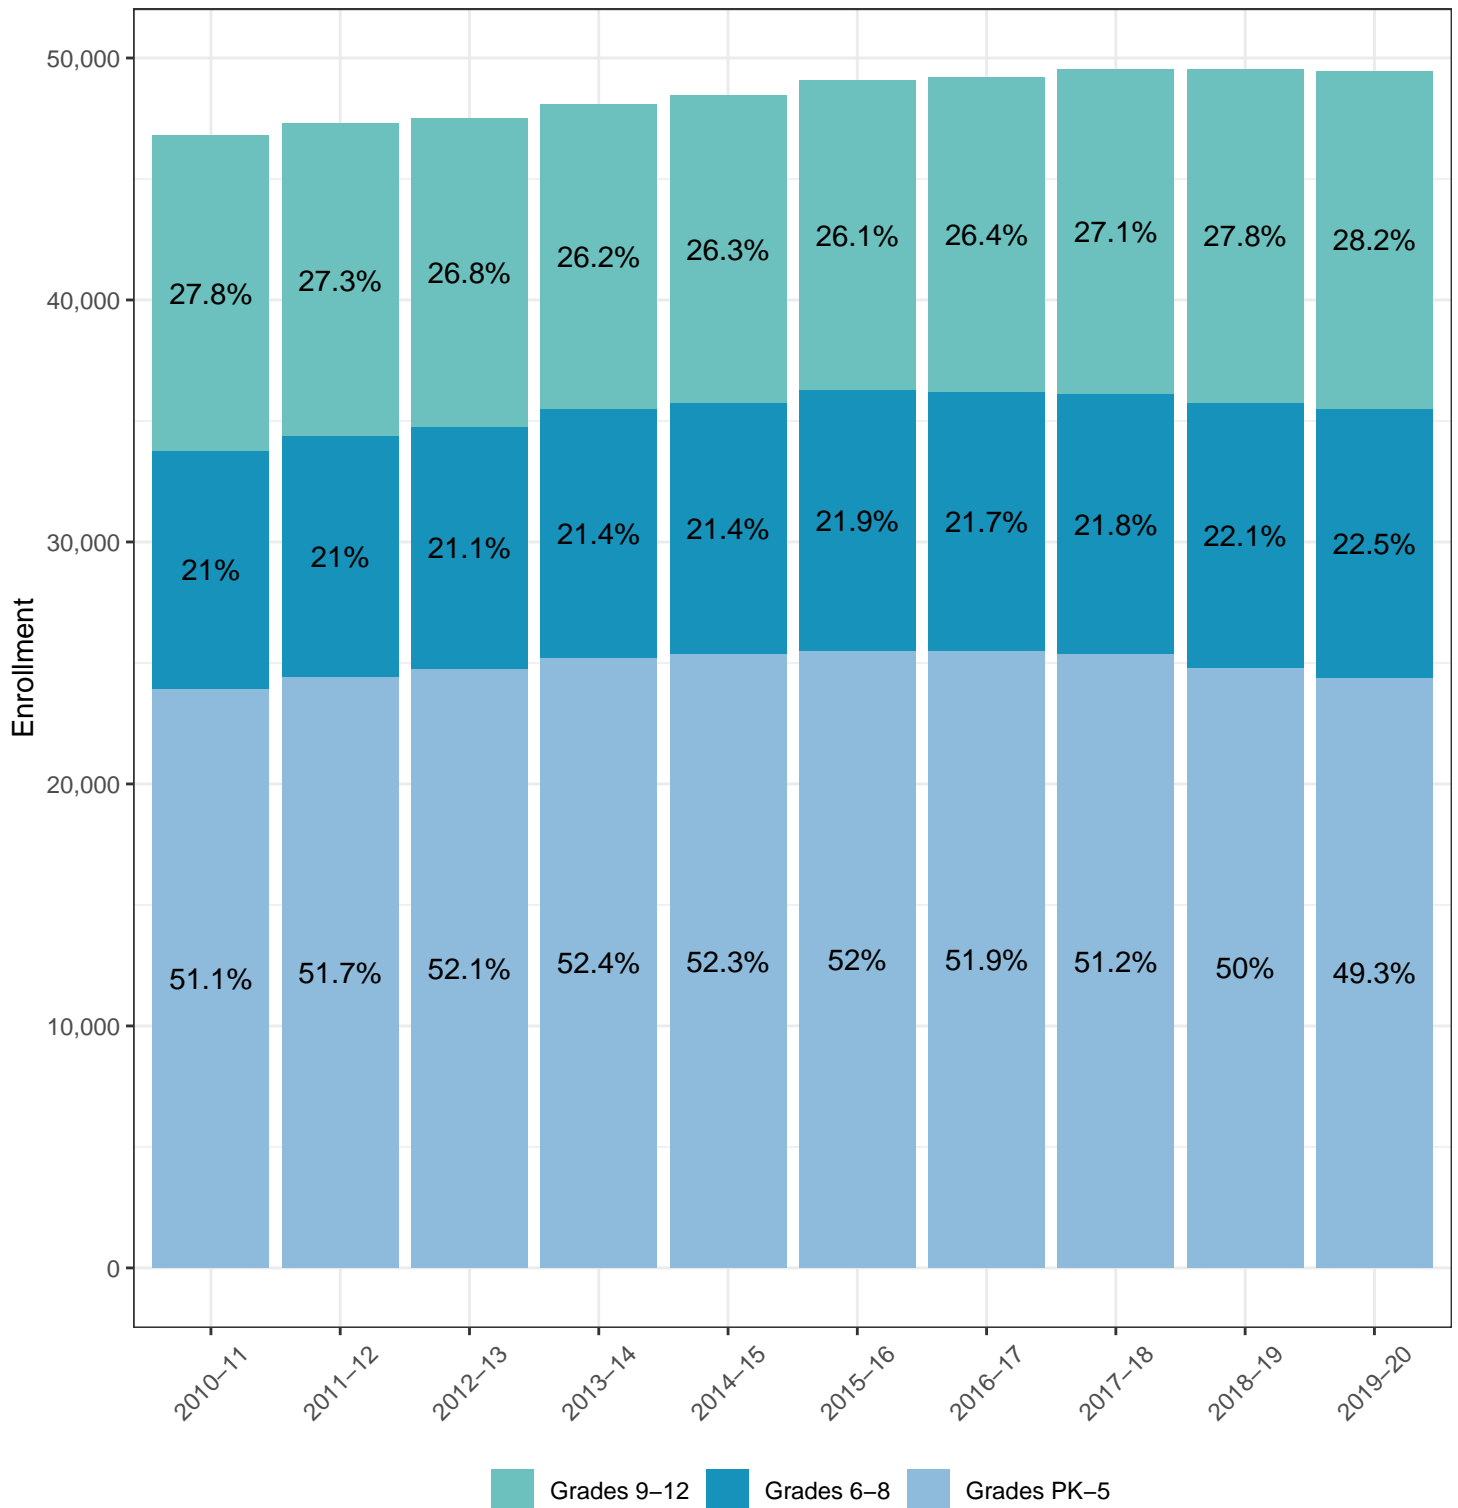

District Enrollment by Grade Level

October Enrollment, 2010–11 to 2019–20

	2010-11	2011-12	2012-13	2013-14	2014-15	2015-16	2016-17	2017-18	2018-19	2019-20
Grades 9-12	13,026	12,924	12,746	12,584	12,722	12,798	12,984	13,423	13,792	13,960
Grades 6-8	9,845	9,936	10,020	10,303	10,371	10,747	10,696	10,780	10,963	11,132
Grades PK-5	23,930	24,428	24,757	25,211	25,366	25,530	25,509	25,354	24,795	24,386