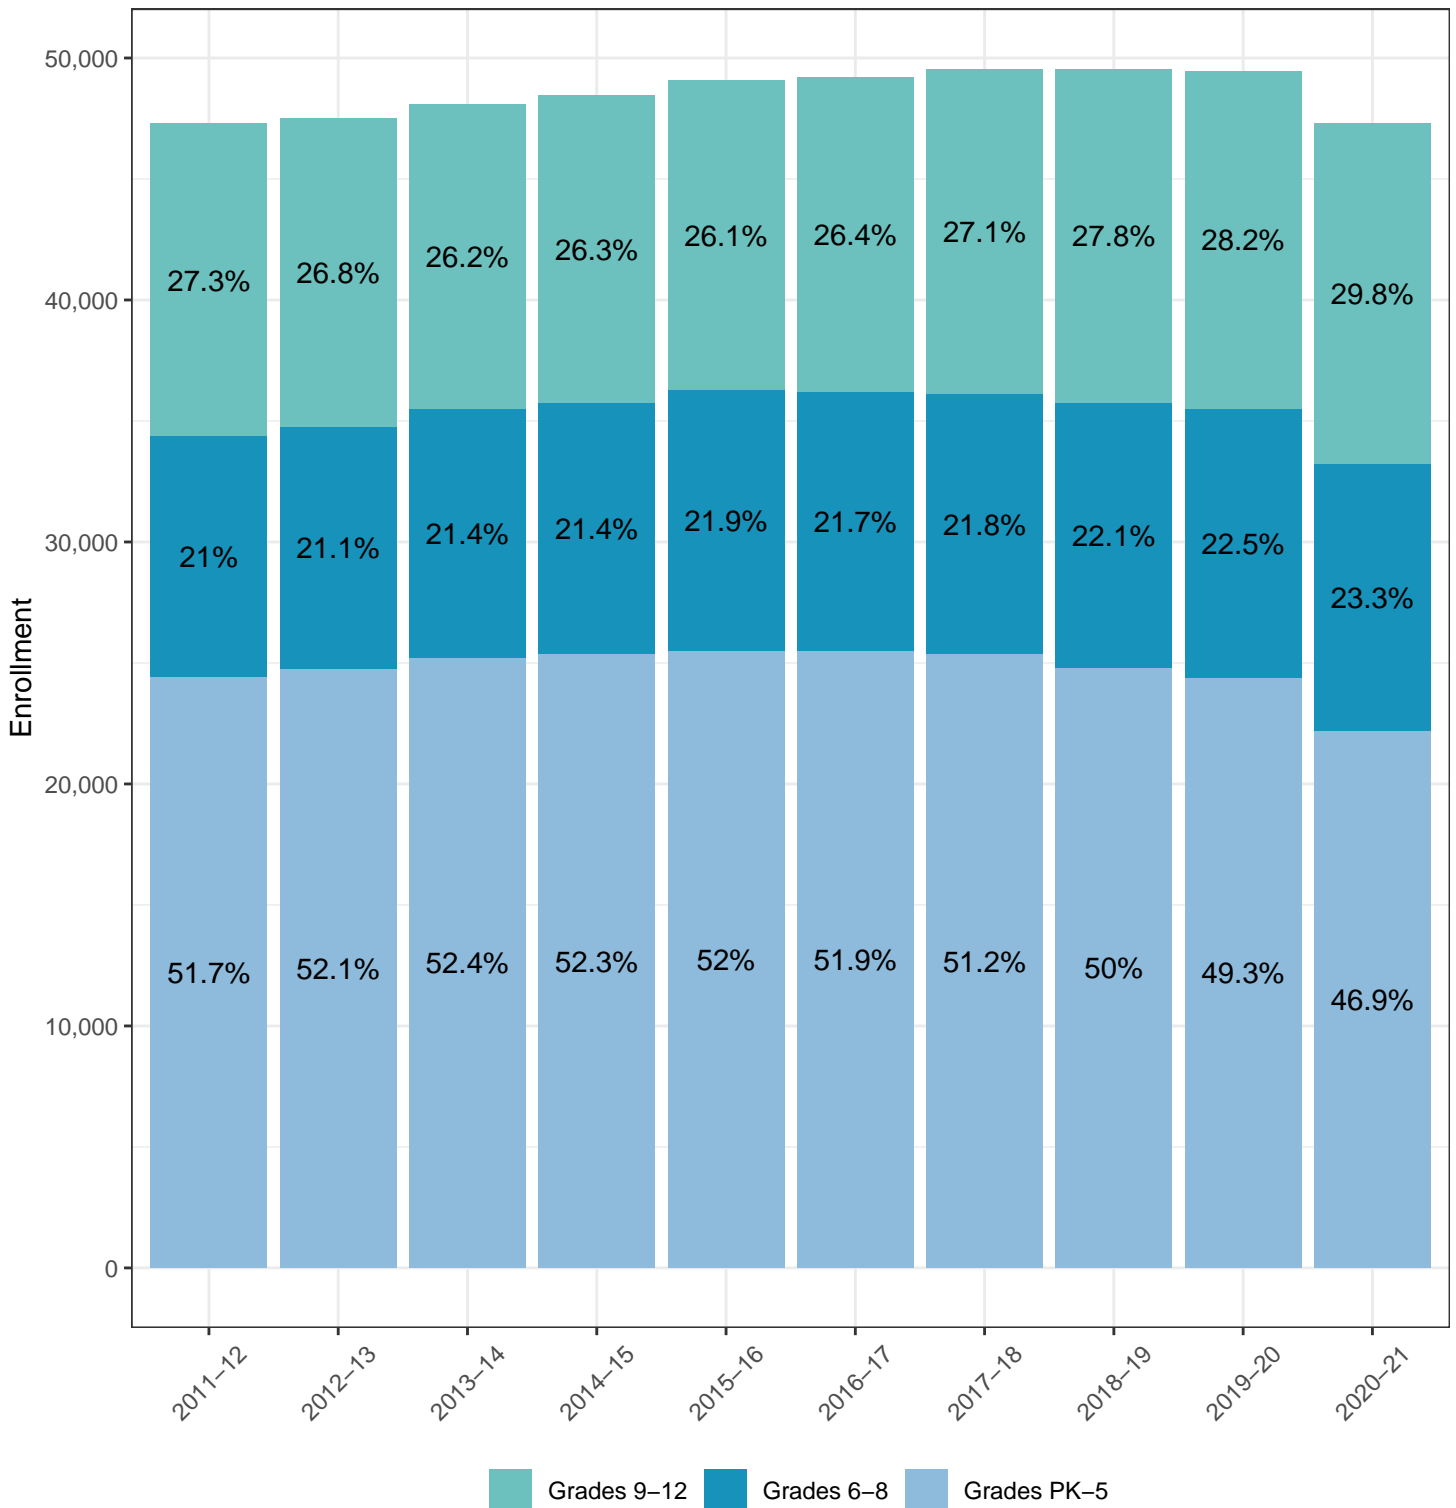

# District Enrollment by Grade Level

October Enrollment, 2011–12 to 2020–21

	2011-12	2012-13	2013-14	2014-15	2015-16	2016-17	2017-18	2018-19	2019-20	2020-21
Grades 9-12	12,924	12,746	12,584	12,722	12,798	12,984	13,423	13,792	13,960	14,084
Grades 6-8	9,936	10,020	10,303	10,371	10,747	10,696	10,780	10,963	11,132	11,017
Grades PK-5	24,428	24,757	25,211	25,366	25,530	25,509	25,354	24,795	24,386	22,213