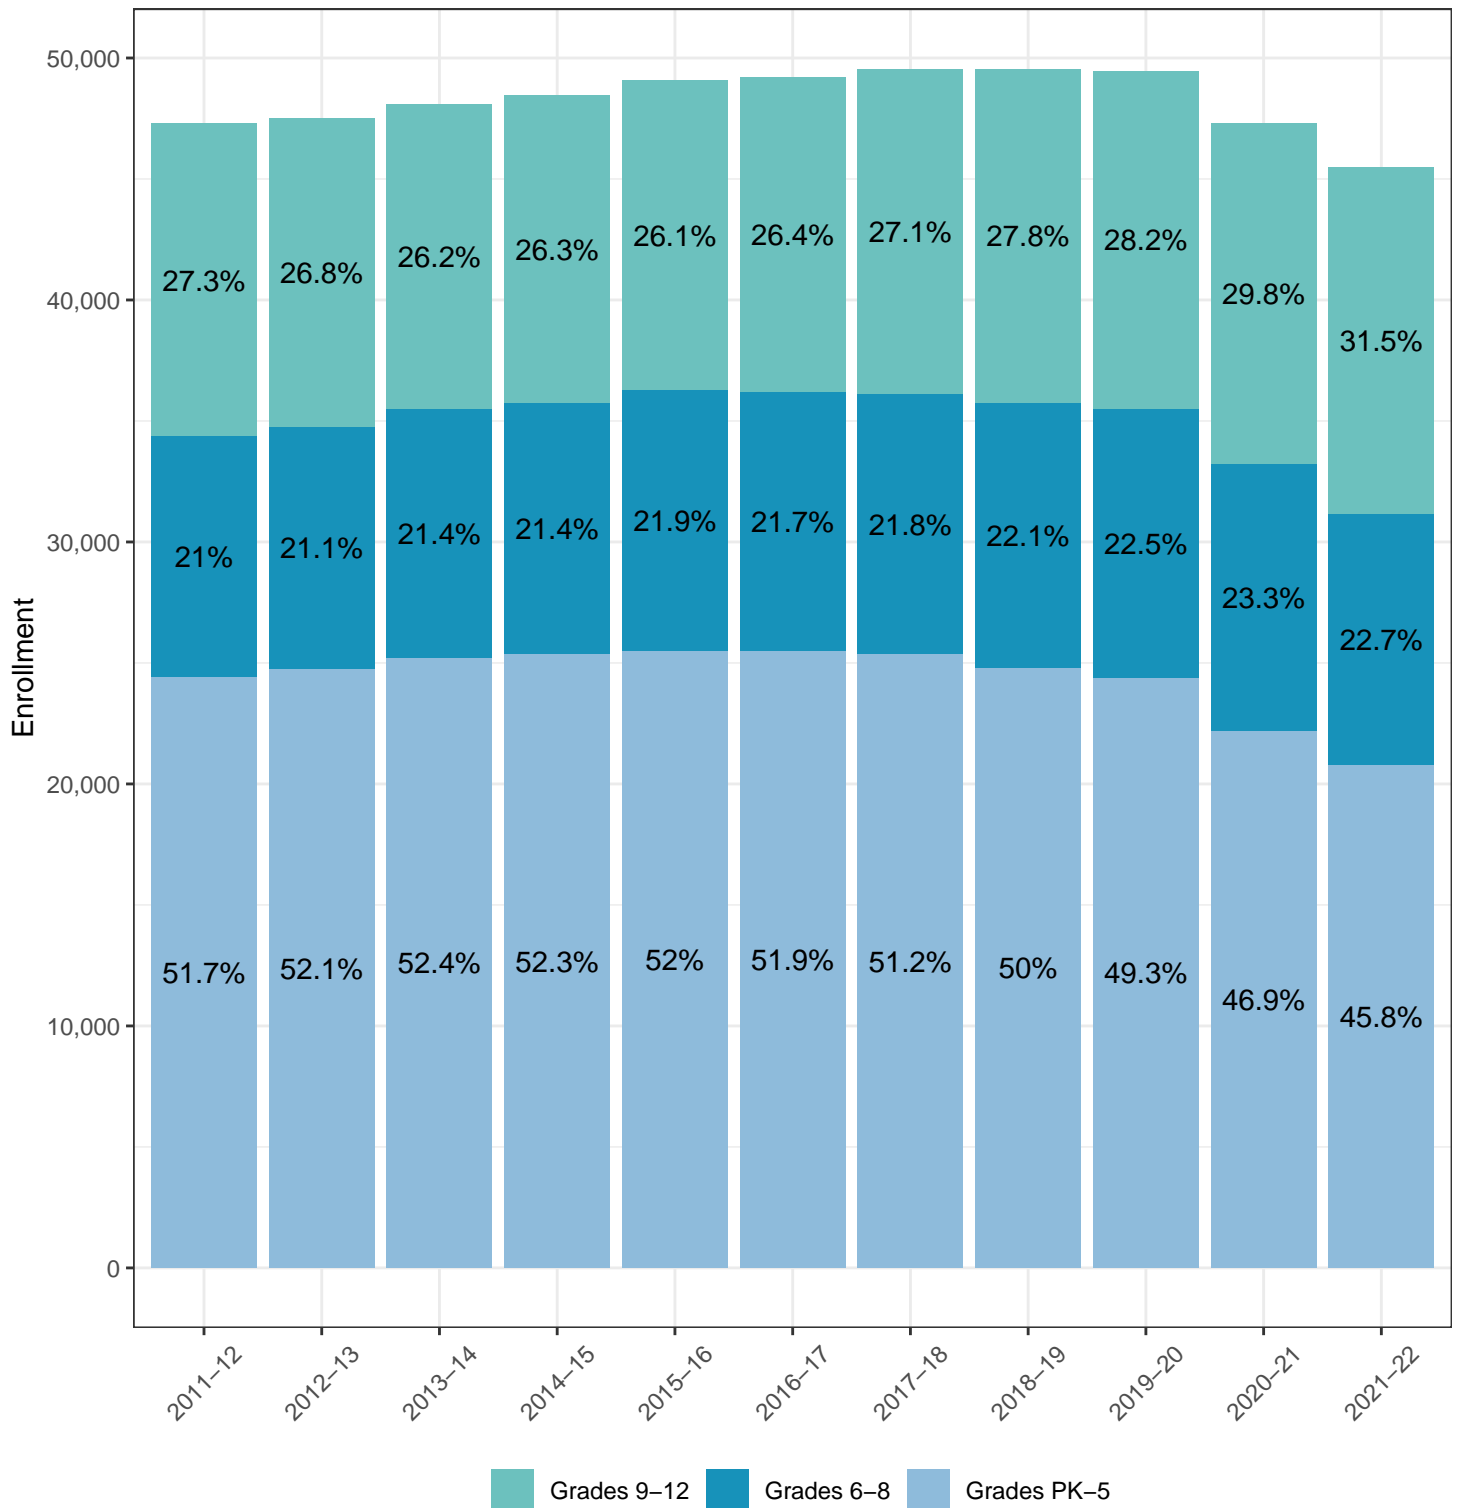

# District Enrollment by Grade Level

October Enrollment, 2011–12 to 2021–22

	2011-12	2012-13	2013-14	2014-15	2015-16	2016-17	2017-18	2018-19	2019-20	2020-21	2021-22
Grades 9-12	12,924	12,746	12,584	12,722	12,798	12,984	13,423	13,792	13,960	14,084	14,336
Grades 6-8	9,936	10,020	10,303	10,371	10,747	10,696	10,780	10,963	11,132	11,017	10,345
Grades PK-5	24,428	24,757	25,211	25,366	25,530	25,509	25,354	24,795	24,386	22,213	20,816