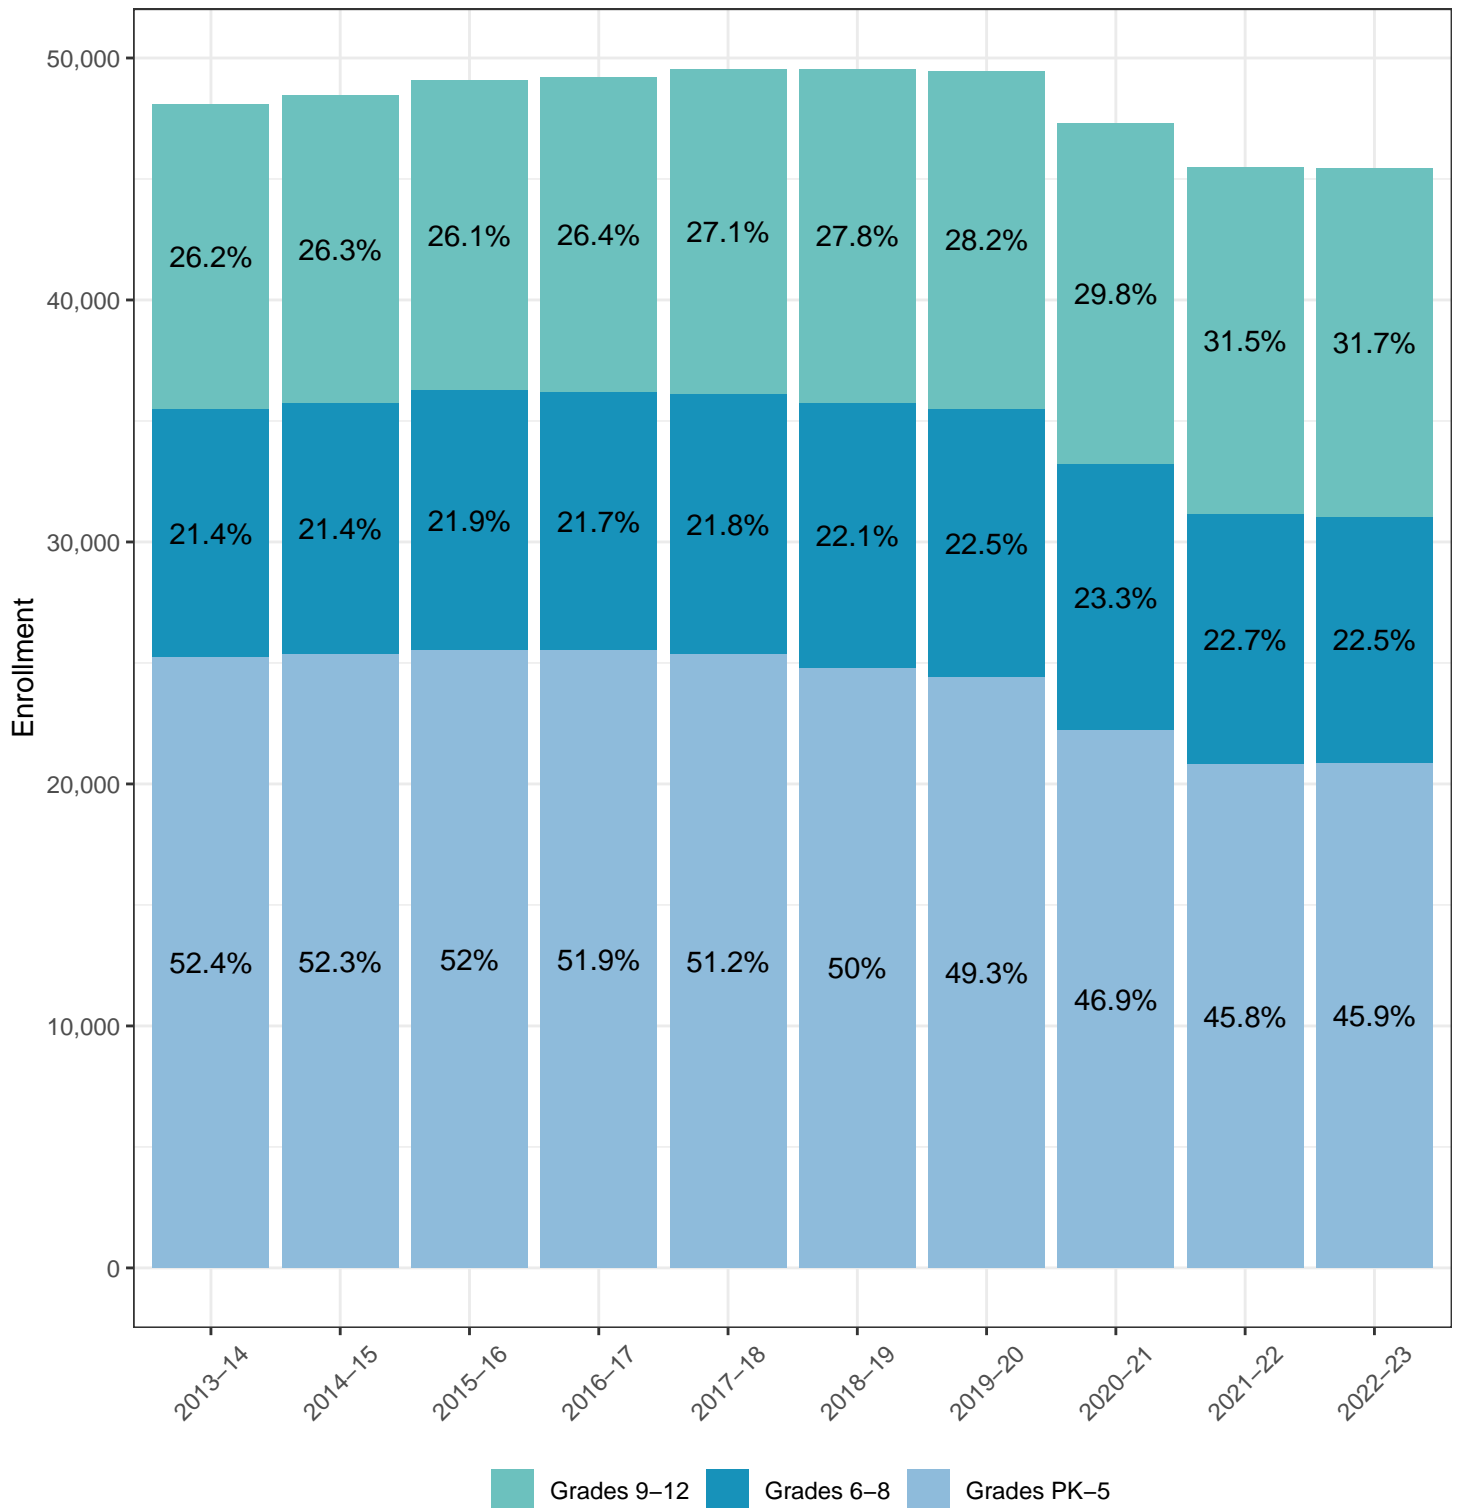

District Enrollment by Grade Level

October Enrollment, 2013–14 to 2022–23

	2013-14	2014-15	2015-16	2016-17	2017-18	2018-19	2019-20	2020-21	2021-22	2022-23
Grades 9-12	12,584	12,722	12,798	12,984	13,423	13,792	13,960	14,084	14,336	14,389
Grades 6-8	10,303	10,371	10,747	10,696	10,780	10,963	11,132	11,017	10,345	10,217
Grades PK-5	25,211	25,366	25,530	25,509	25,354	24,795	24,386	22,213	20,816	20,850