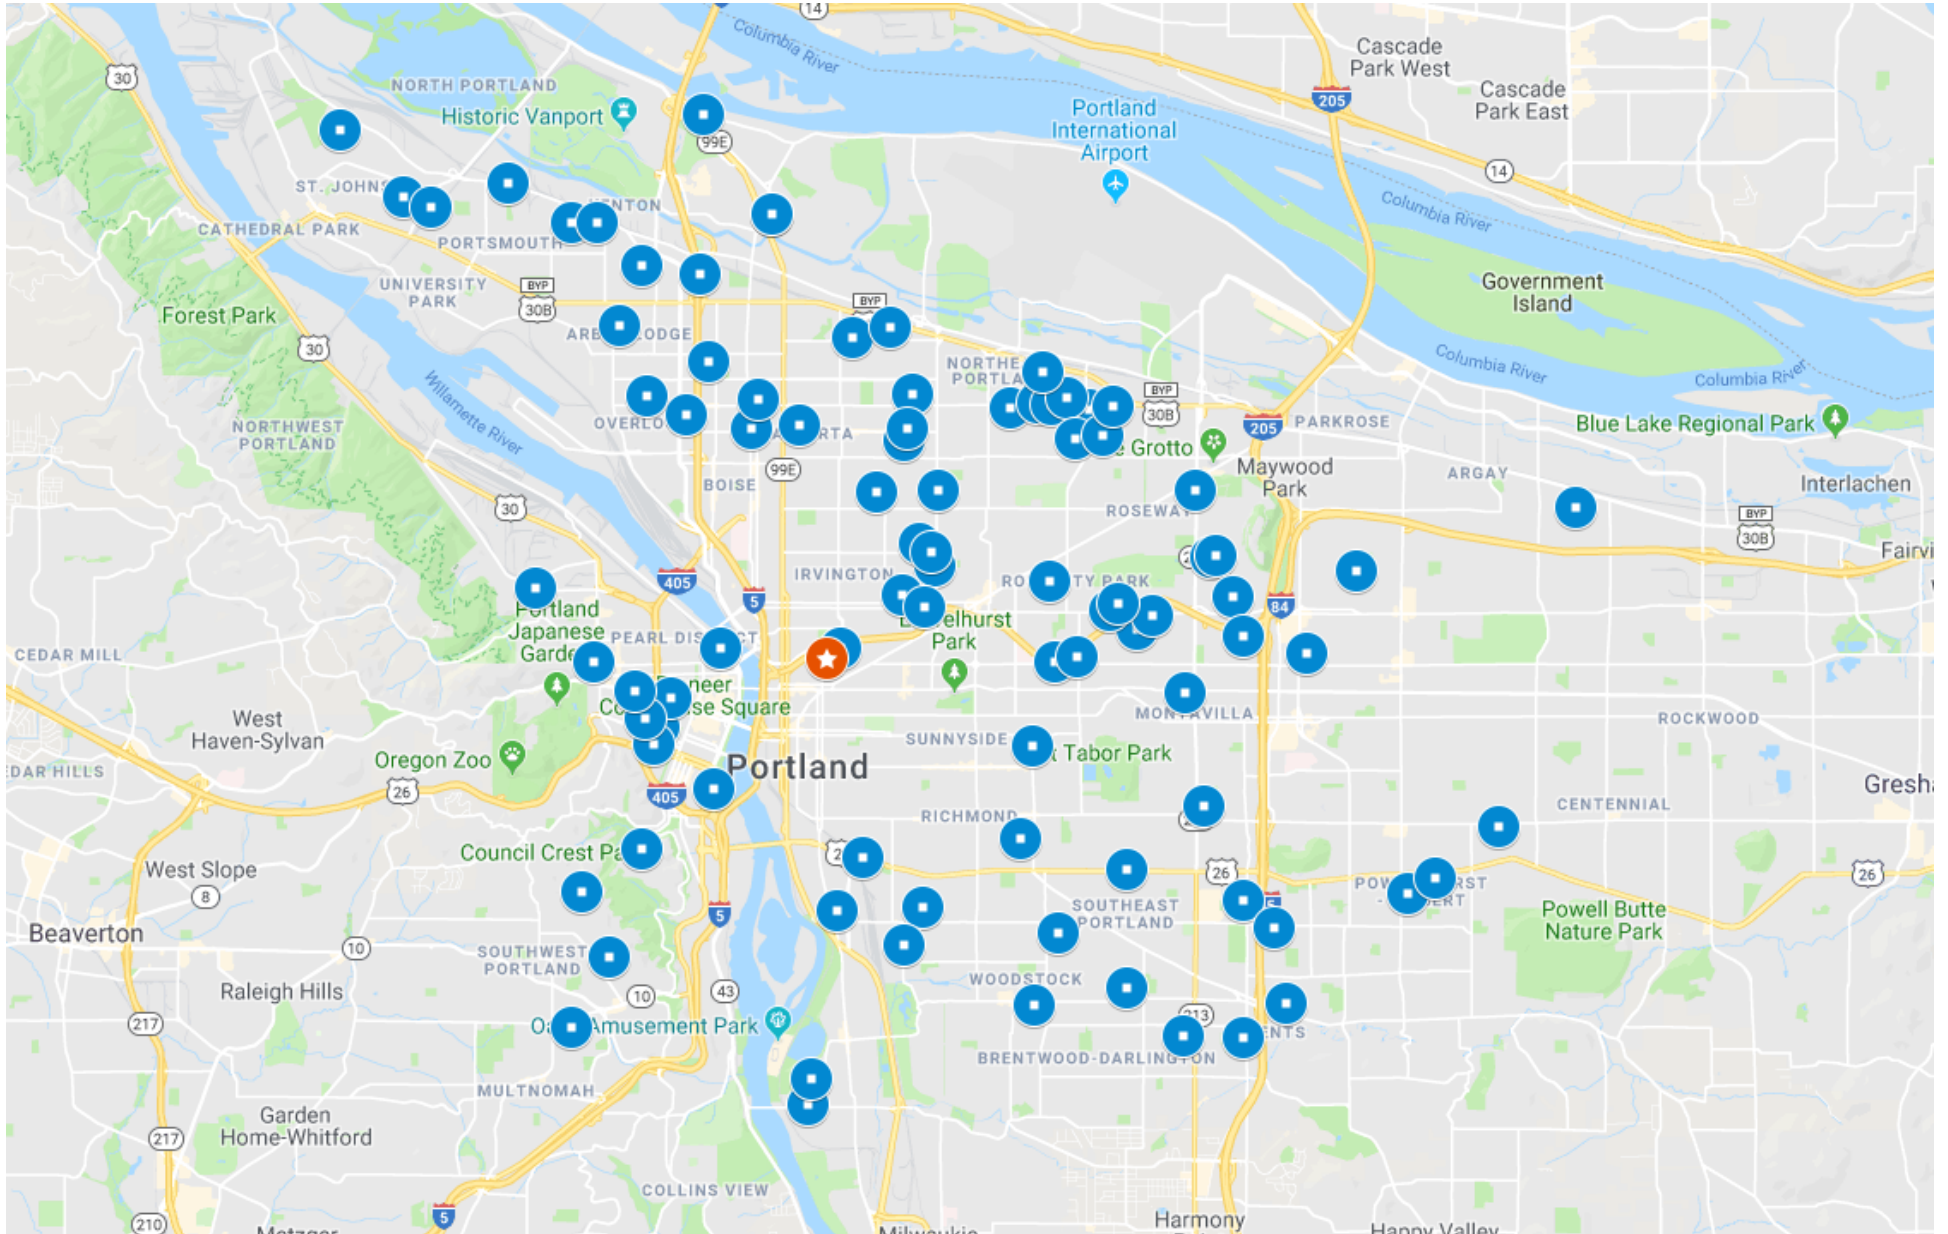

Reconnection Center Students 2017-18

Reconnection Services Students 2017-18

Alliance H.S. @ Benson Campus 2017-18