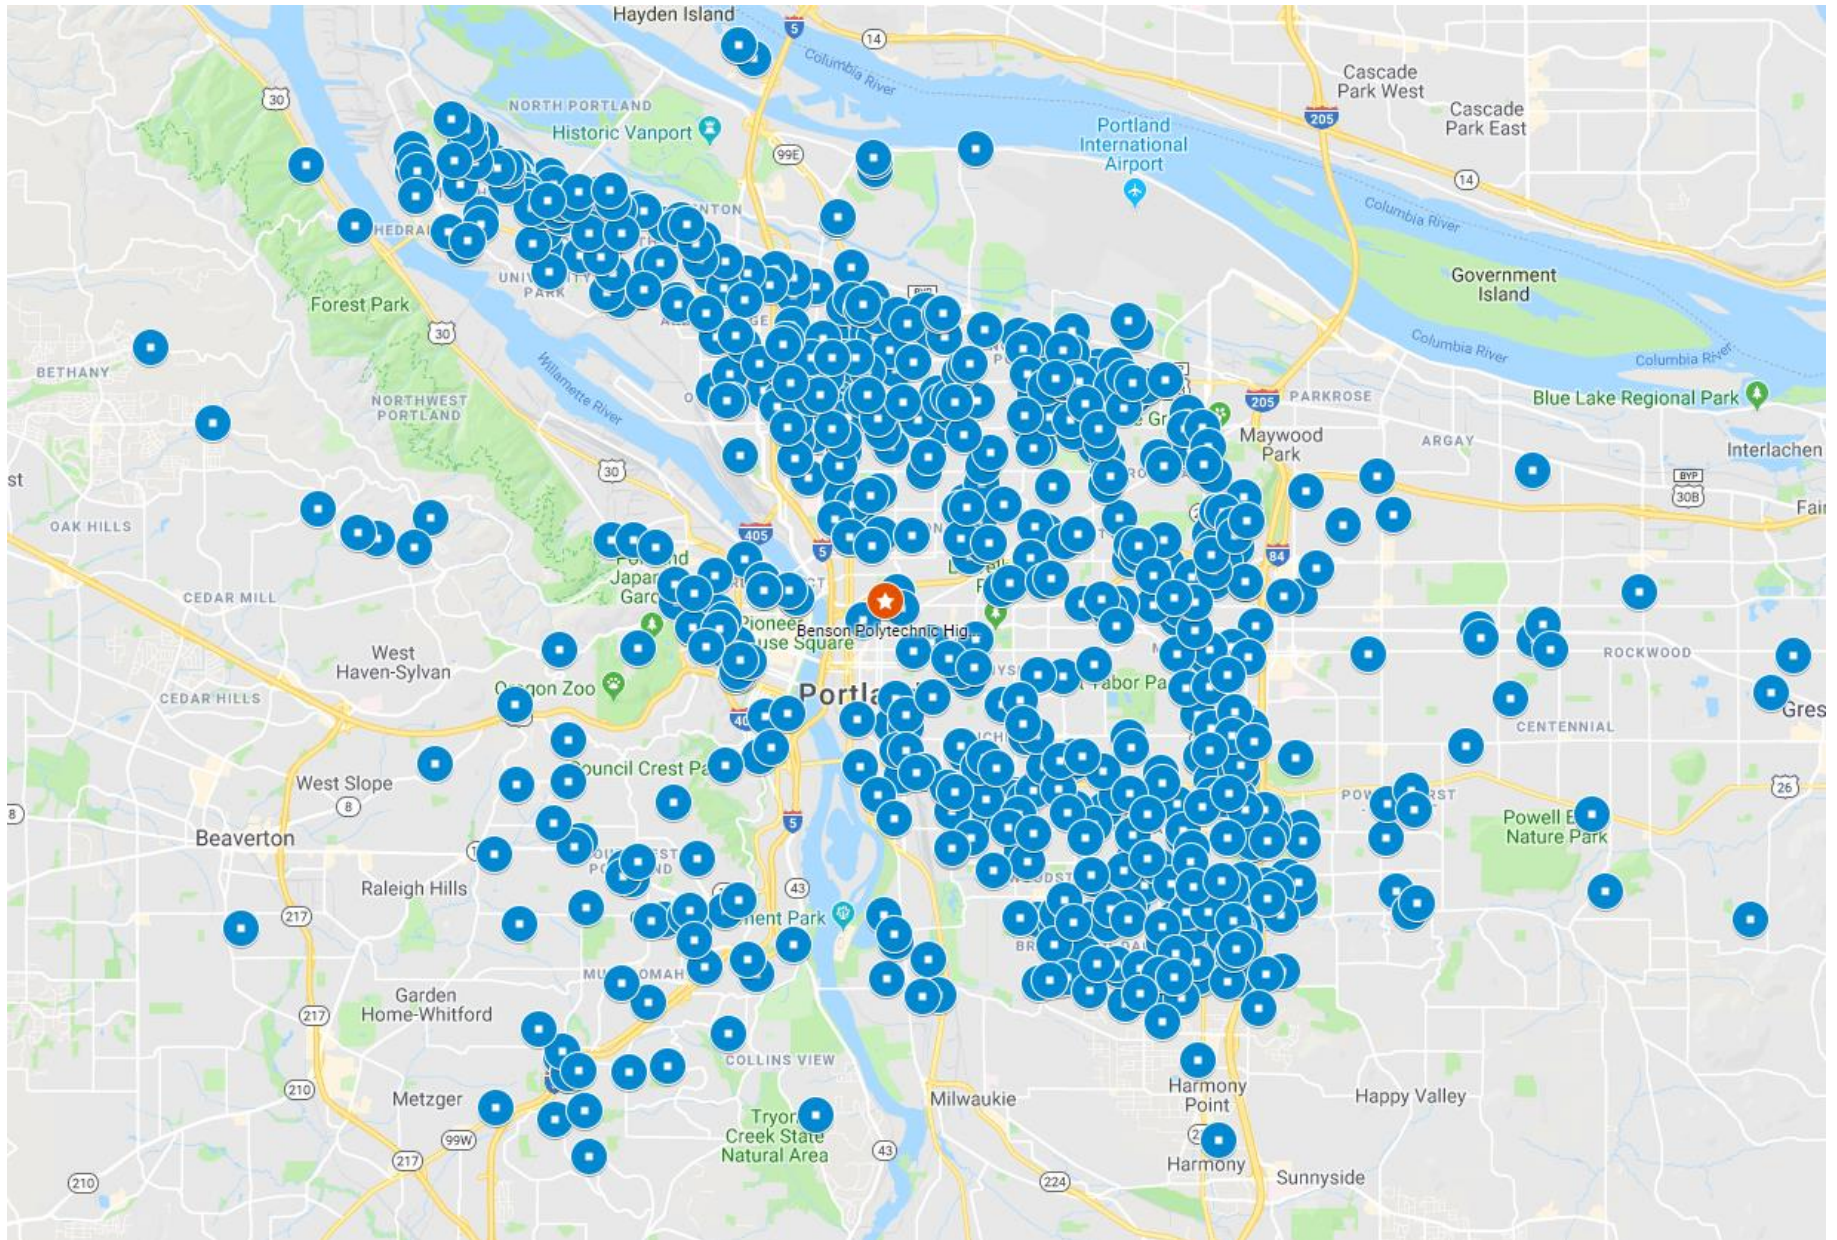

Reconnection Center Students 2017-18

Reconnection Services Students 2017-18

Alliance H.S. @ Benson Campus 2017-18