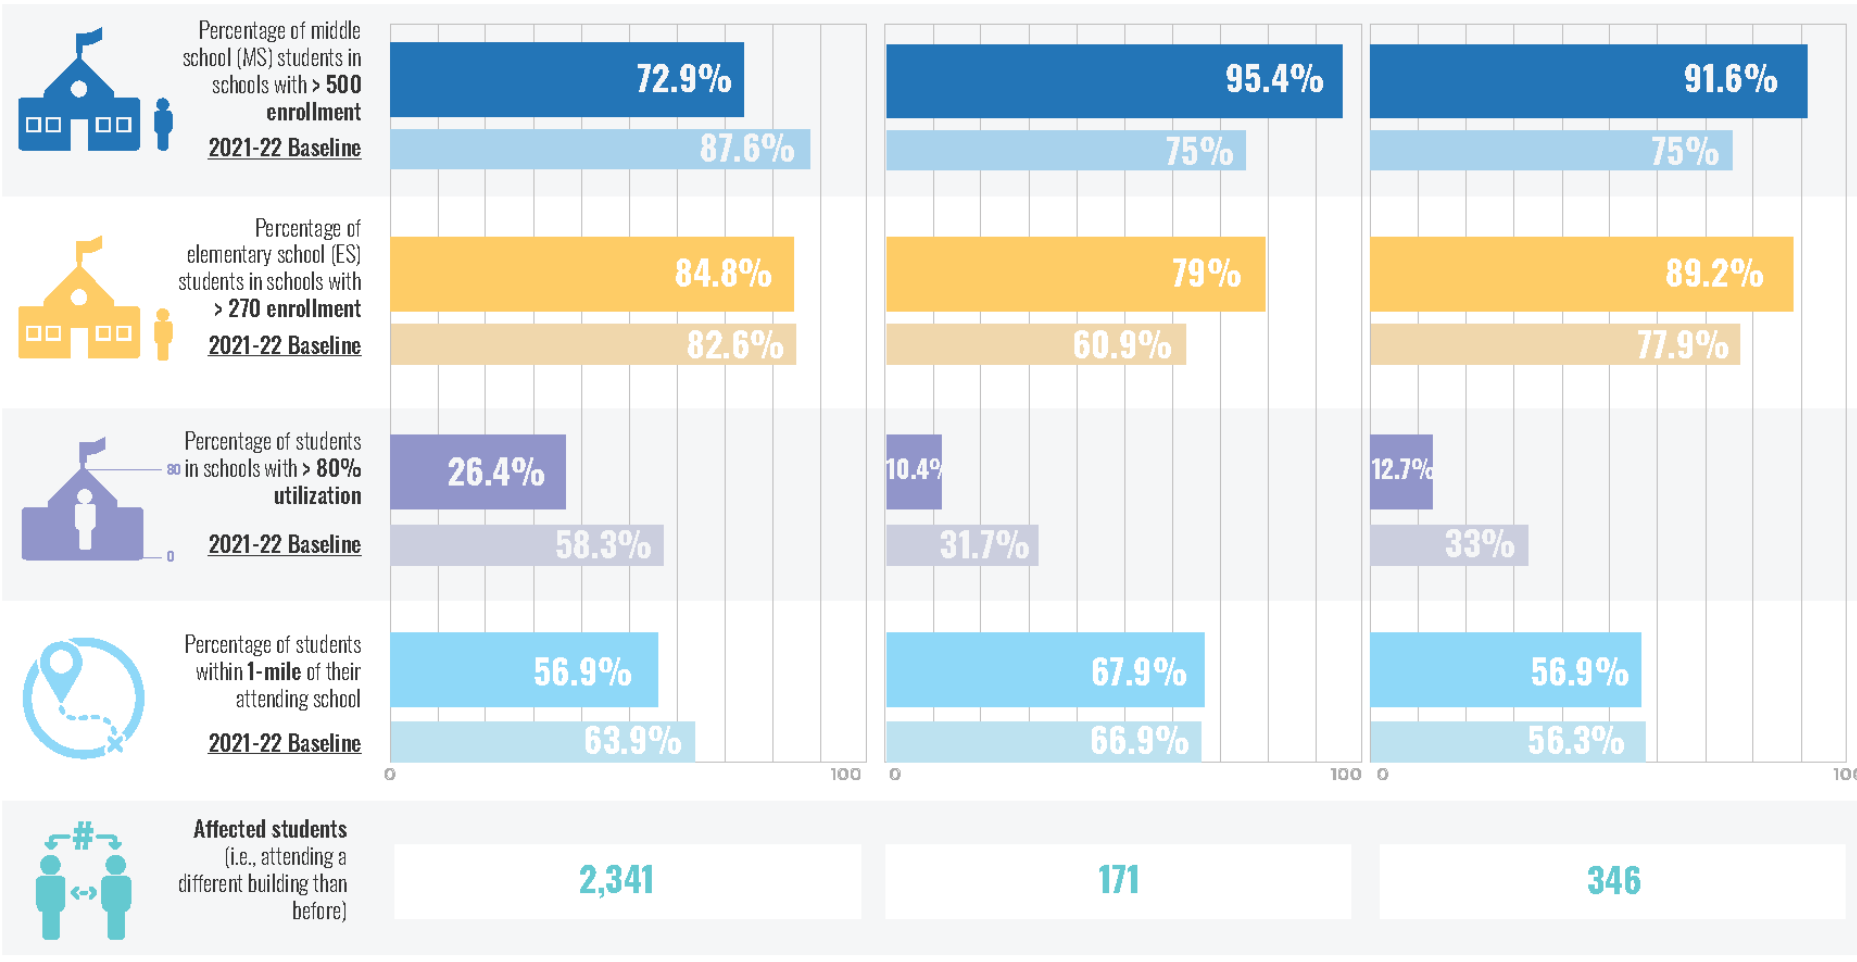

Soo Jeedinta Qabyada ah C – Saamaynta Sinnaanta Jinsiyadaha

All Students

Black and Native Students

ELL Students