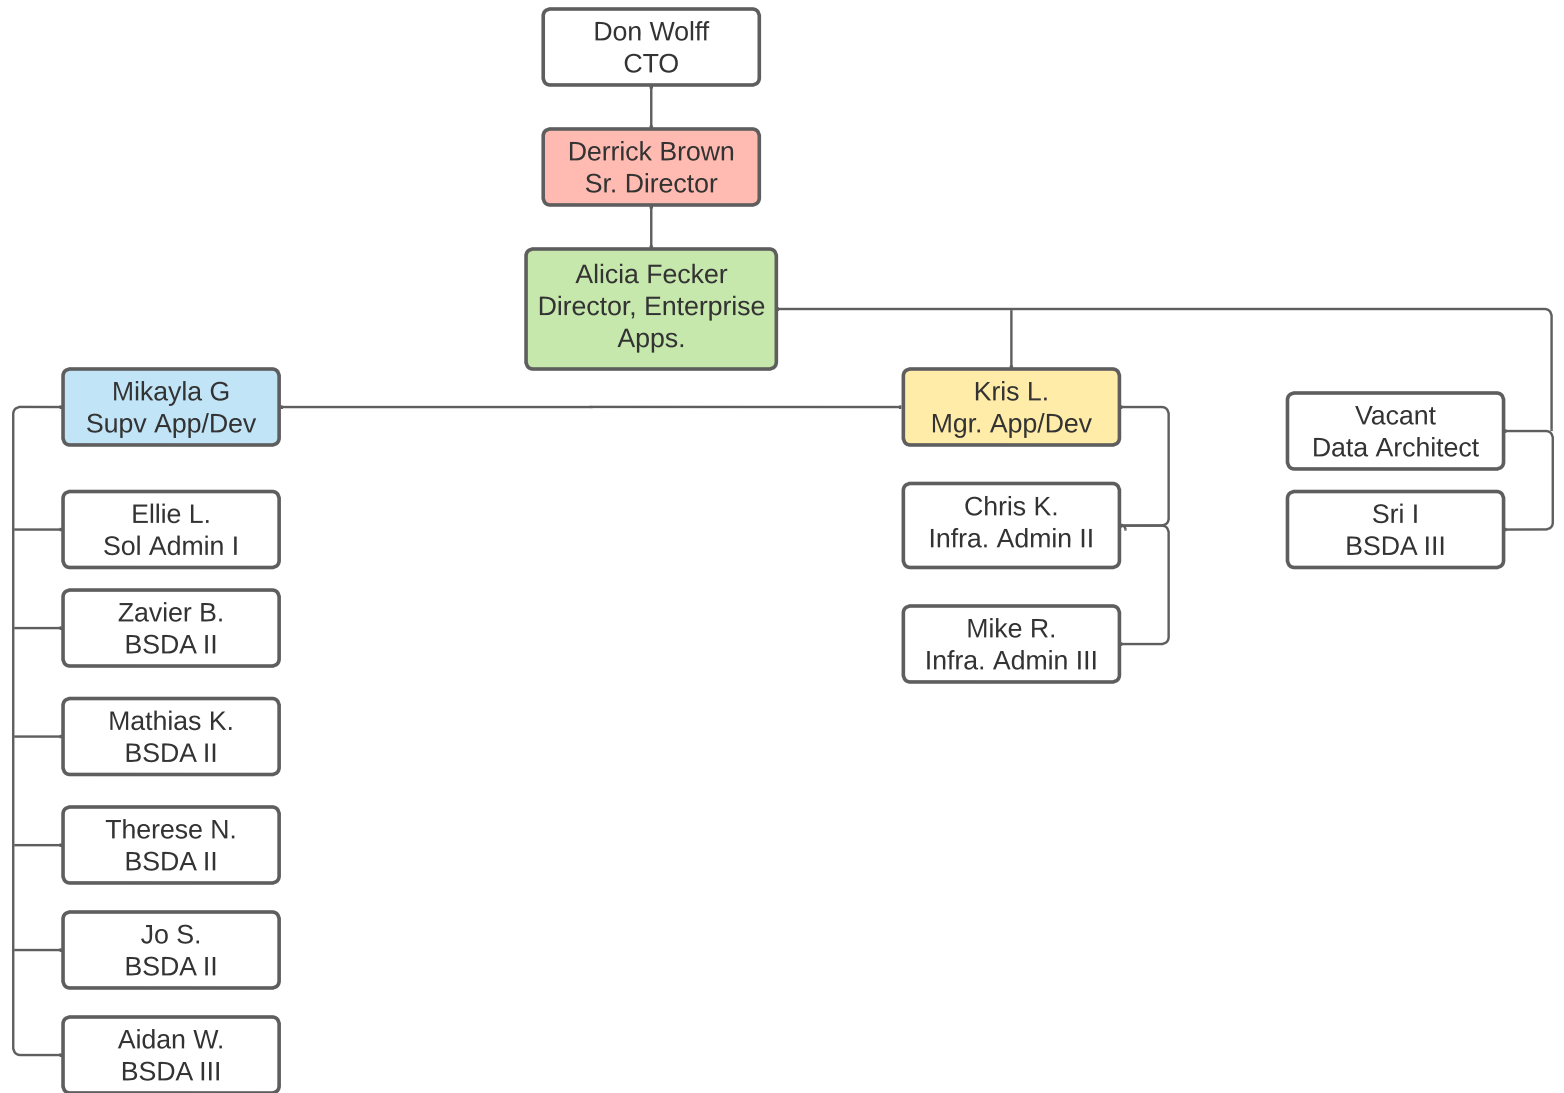

Color Key

- Sr. Director
- Director
- Manager
- Supervisor
- Contractor -----

Color Key

- Sr. Director
- Director
- Manager
- Supervisor
- Contractor -----

Don Wolff
CTO

Derrick Brown
Sr. Director

Jason B.
PM III

Angela G.
PM II

Kim M.
PM I

Dustin
Gilpin-King
Project Coord II

Jody S.
Bond PM

Melissa W.
Bond PM

Vacant
Bond PM

Color Key

- Sr. Director
- Director
- Manager
- Supervisor
- Contractor -----

Color Key

- Sr. Director
- Director
- Manager
- Supervisor
- Contractor -----