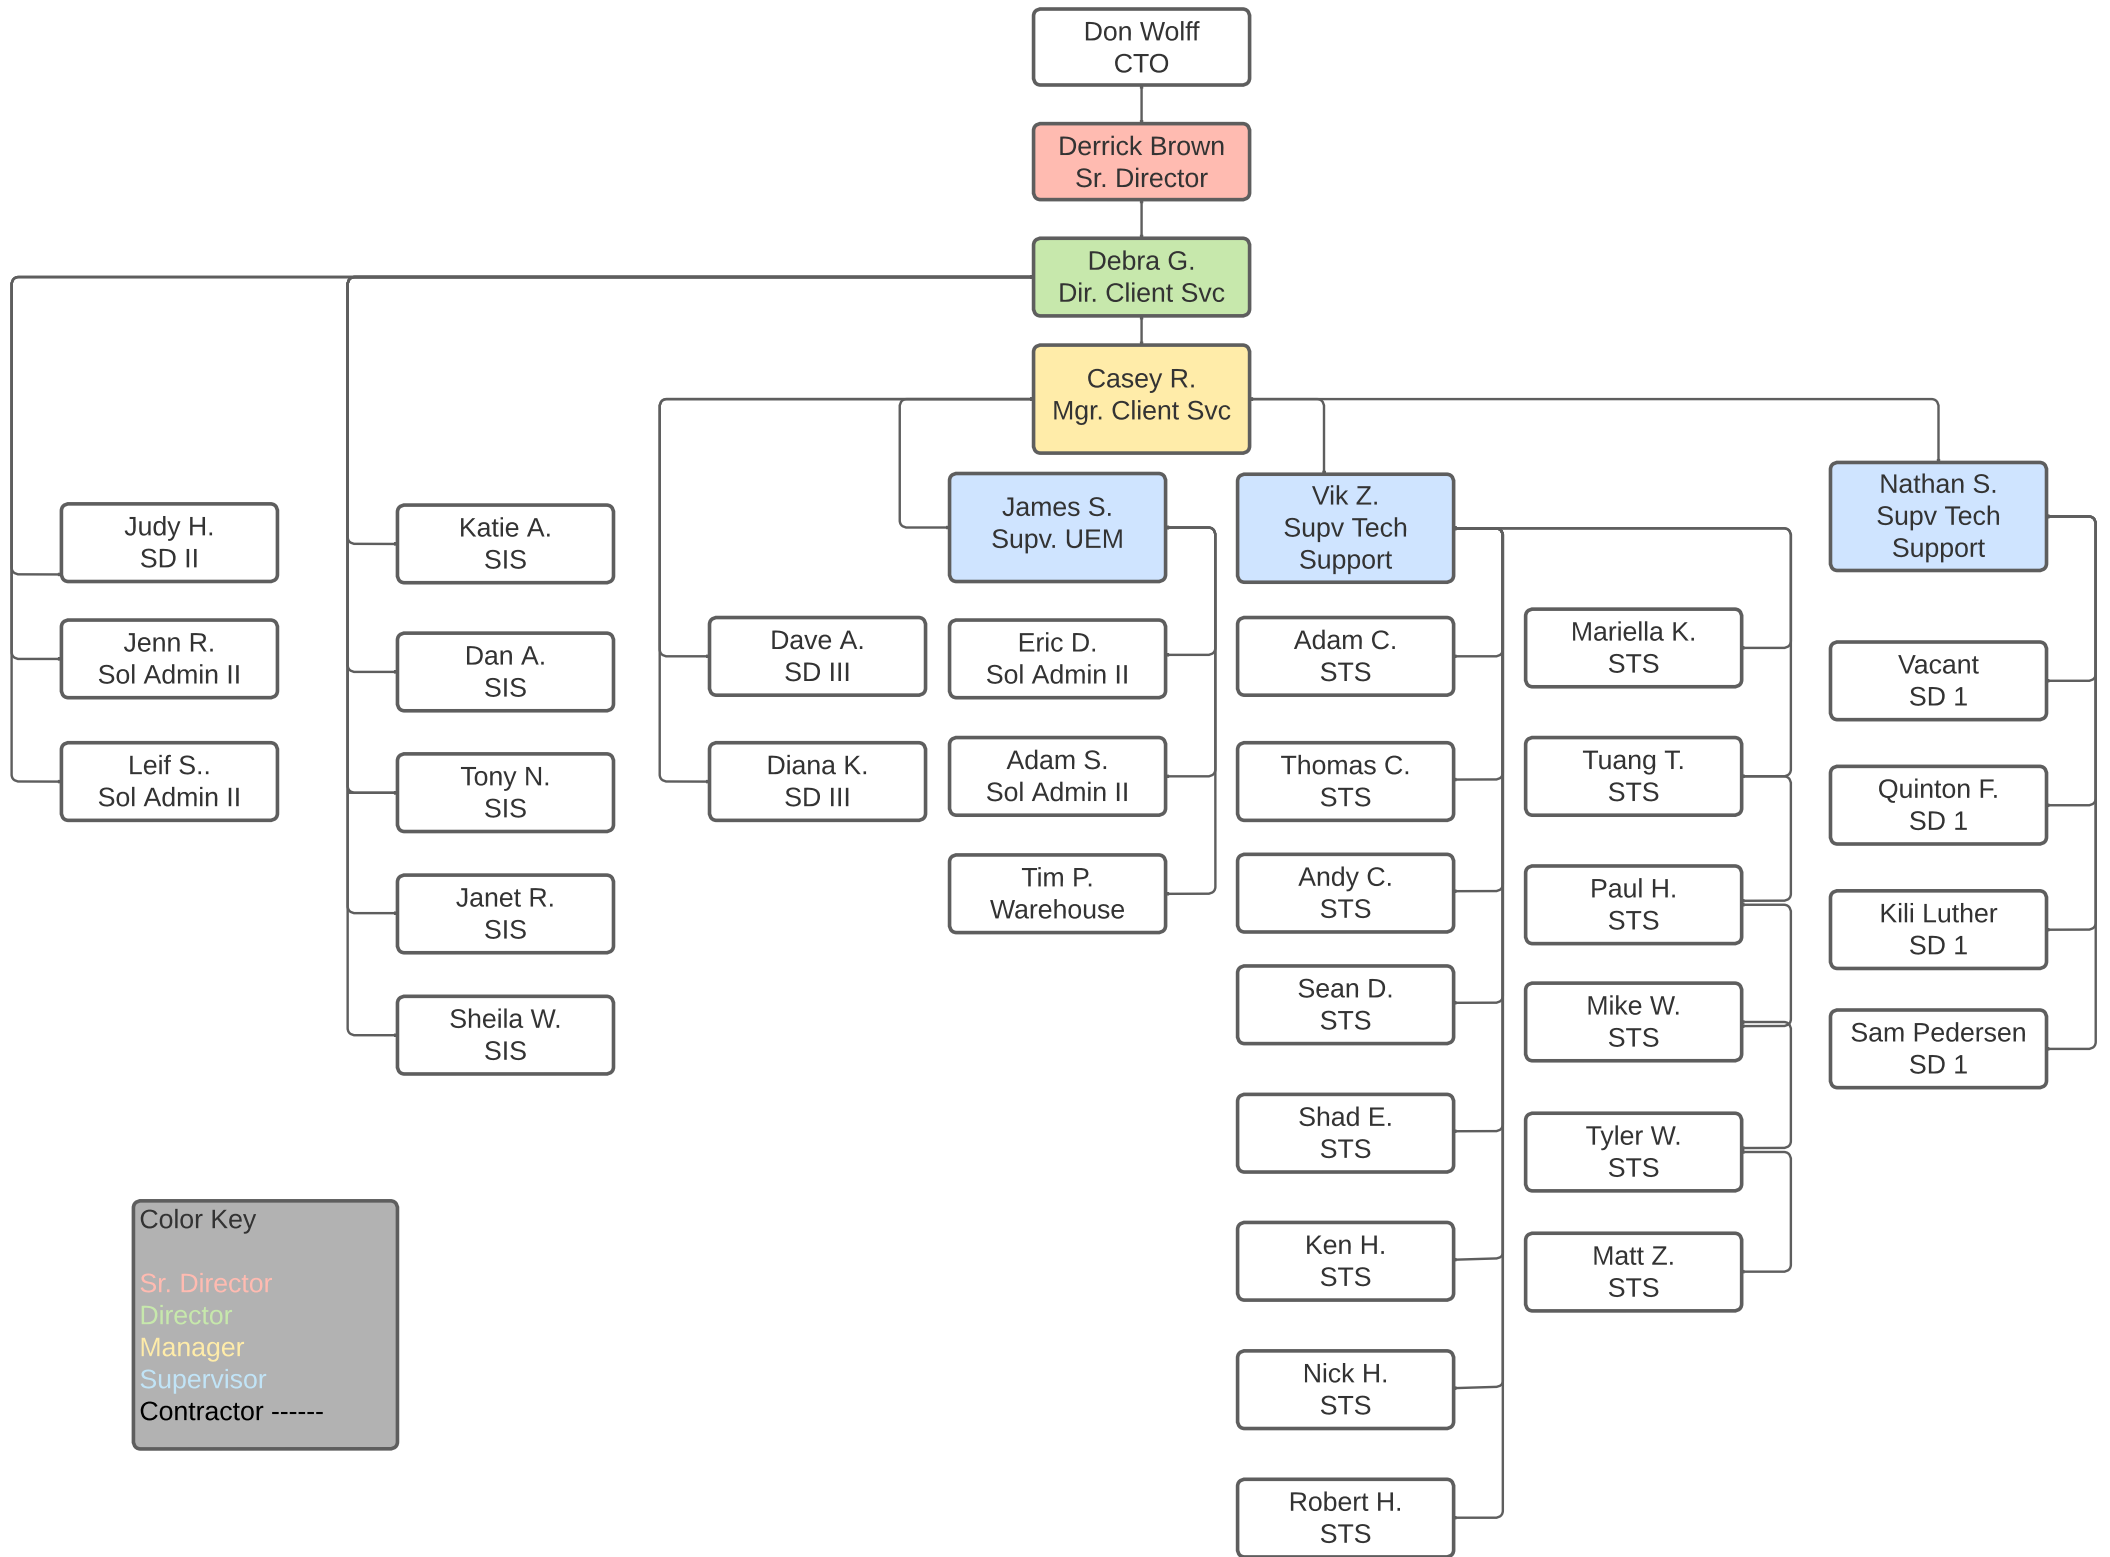

Color Key

- Sr. Director
- Director
- Manager
- Supervisor
- Contractor -----

Color Key

- Sr. Director
- Director
- Manager
- Supervisor
- Contractor -----

Color Key

- Sr. Director
- Director
- Manager
- Supervisor
- Contractor -----

Color Key

- Sr. Director
- Director
- Manager
- Supervisor
- Contractor -----

Color Key

- Sr. Director
- Director
- Manager
- Supervisor
- Contractor -----

Don Wolff
CTO

Derrick Brown
Sr. Director

Jason B.
PM III

Angela G.
PM II

Kim M.
PM I

Dustin
Gilpin-King
Project Coord II

Jody S.
Bond PM

Melissa W.
Bond PM

Vacant
Bond PM

Color Key

- Sr. Director
- Director
- Manager
- Supervisor
- Contractor -----

Color Key

- Sr. Director
- Director
- Manager
- Supervisor
- Contractor -----