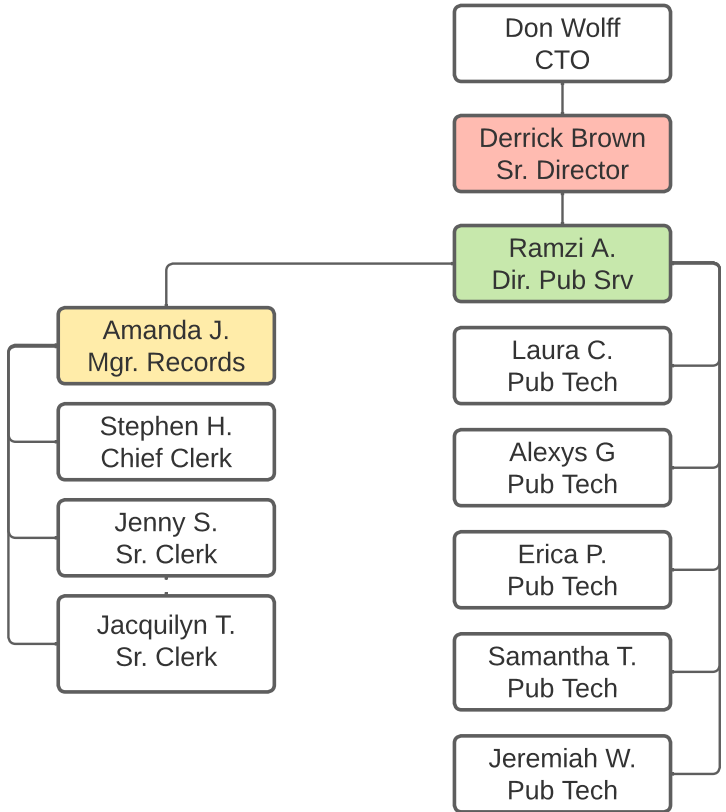

Color Key

- Sr. Director
- Director
- Manager
- Supervisor
- Contractor -----

Color Key

- Sr. Director
- Director
- Manager
- Supervisor
- Contractor -----

Color Key

- Sr. Director
- Director
- Manager
- Supervisor
- Contractor -----

Color Key

- Sr. Director
- Director
- Manager
- Supervisor
- Contractor -----

Color Key

- Sr. Director
- Director
- Manager
- Supervisor
- Contractor -----

Don Wolff
CTO

Derrick Brown
Sr. Director

Jason B.
PM III

Angela G.
PM II

Kim M.
PM I

Dustin
Gilpin-King
Project Coord II

Jody S.
Bond PM

Melissa W.
Bond PM

Vacant
Bond PM

Color Key

- Sr. Director
- Director
- Manager
- Supervisor
- Contractor -----

Color Key

- Sr. Director
- Director
- Manager
- Supervisor
- Contractor -----