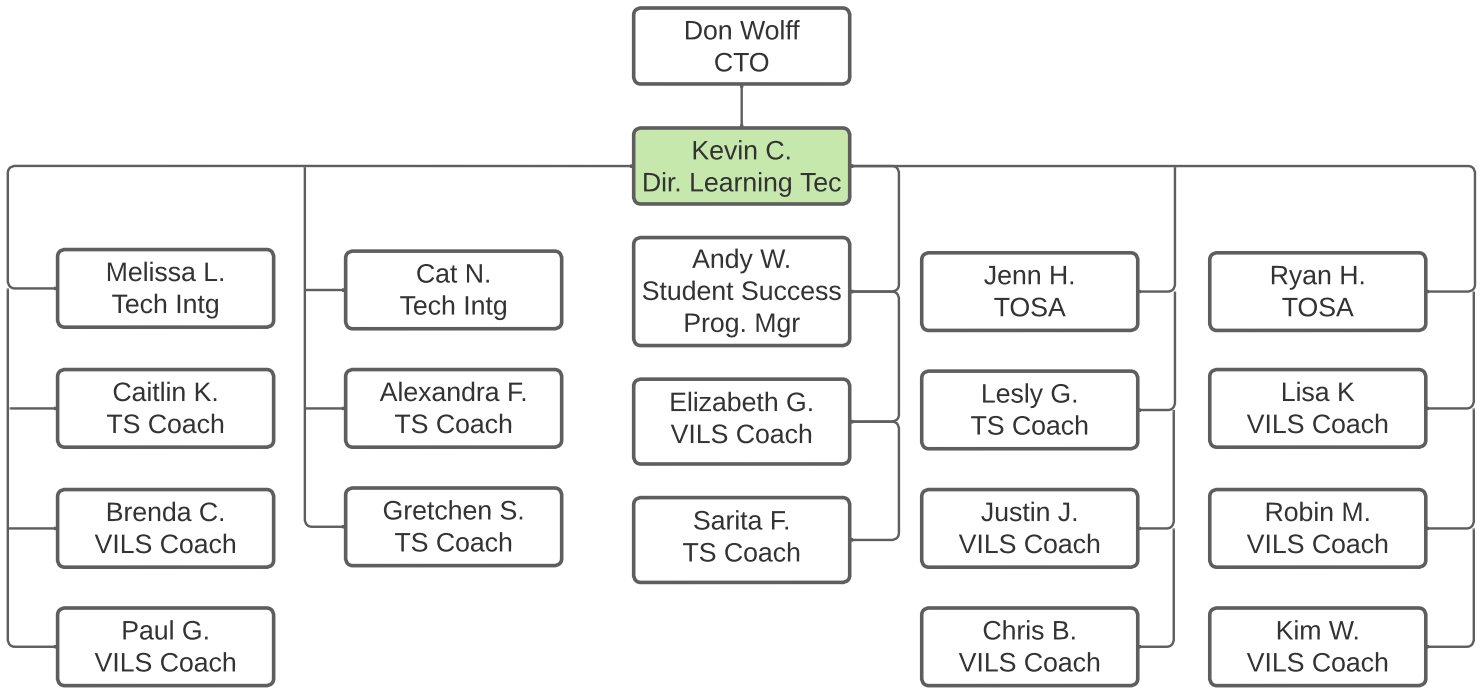

Color Key

- Sr. Director
- Director
- Manager
- Supervisor
- Contractor -----

Color Key

- Sr. Director
- Director
- Manager
- Supervisor
- Contractor -----

Color Key

- Sr. Director
- Director
- Manager
- Supervisor
- Contractor -----

Color Key

- Sr. Director
- Director
- Manager
- Supervisor
- Contractor -----

Color Key

- Sr. Director
- Director
- Manager
- Supervisor
- Contractor -----

Don Wolff
CTO

Derrick Brown
Sr. Director

Jason B.
PM III

Angela G.
PM II

Kim M.
PM I

Dustin
Gilpin-King
Project Coord II

Jody S.
Bond PM

Melissa W.
Bond PM

Vacant
Bond PM

Color Key

- Sr. Director
- Director
- Manager
- Supervisor
- Contractor -----

Color Key

- Sr. Director
- Director
- Manager
- Supervisor
- Contractor -----