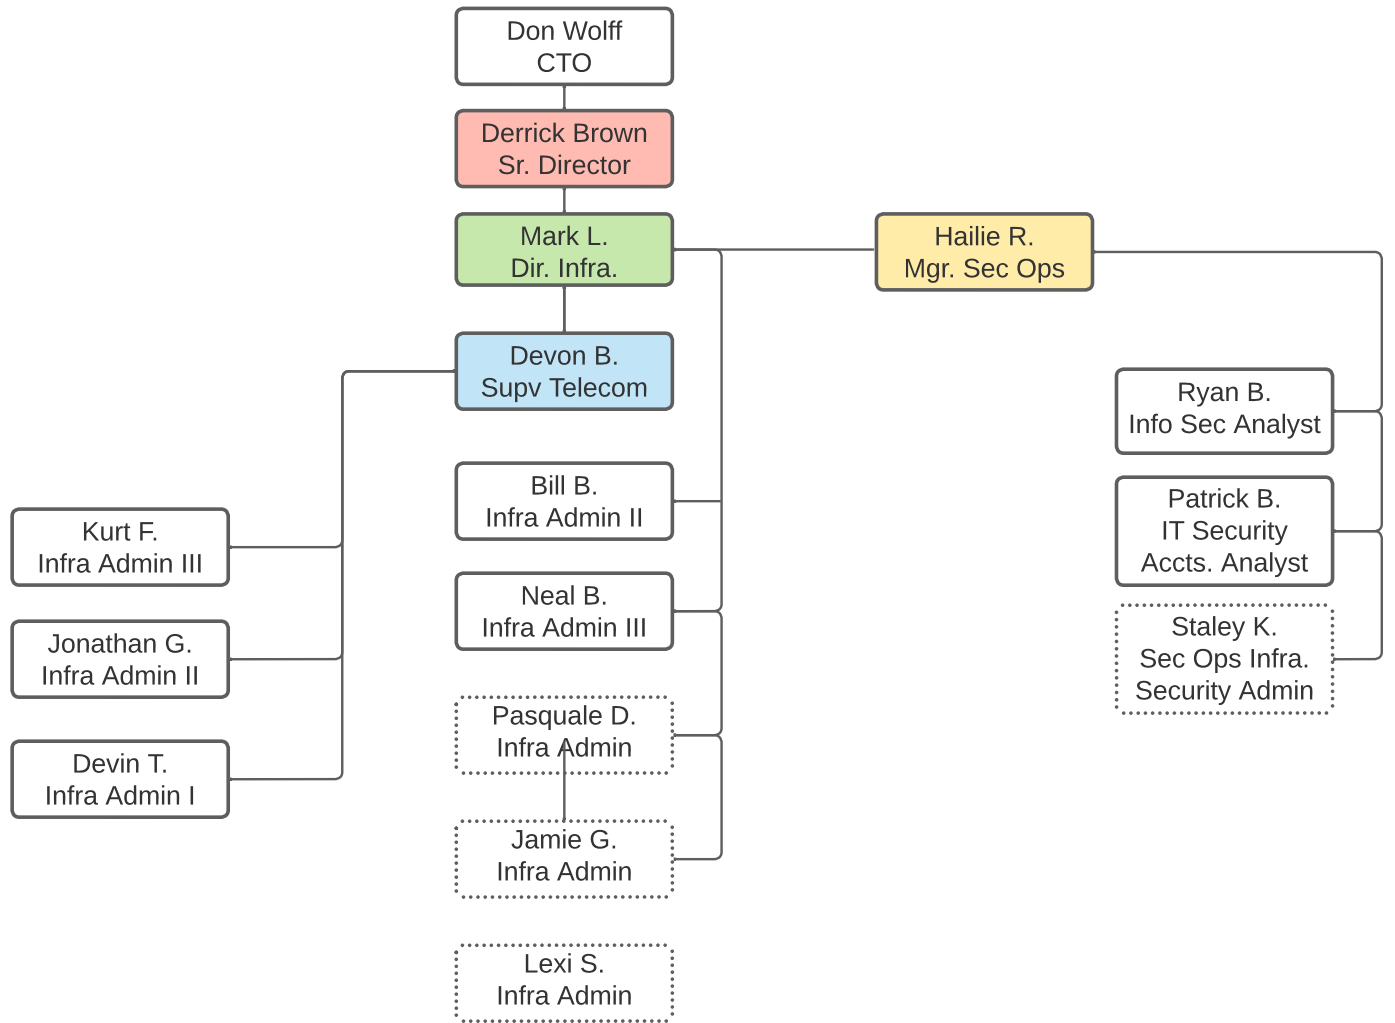

Color Key

- Sr. Director
- Director
- Manager
- Supervisor
- Contractor -----