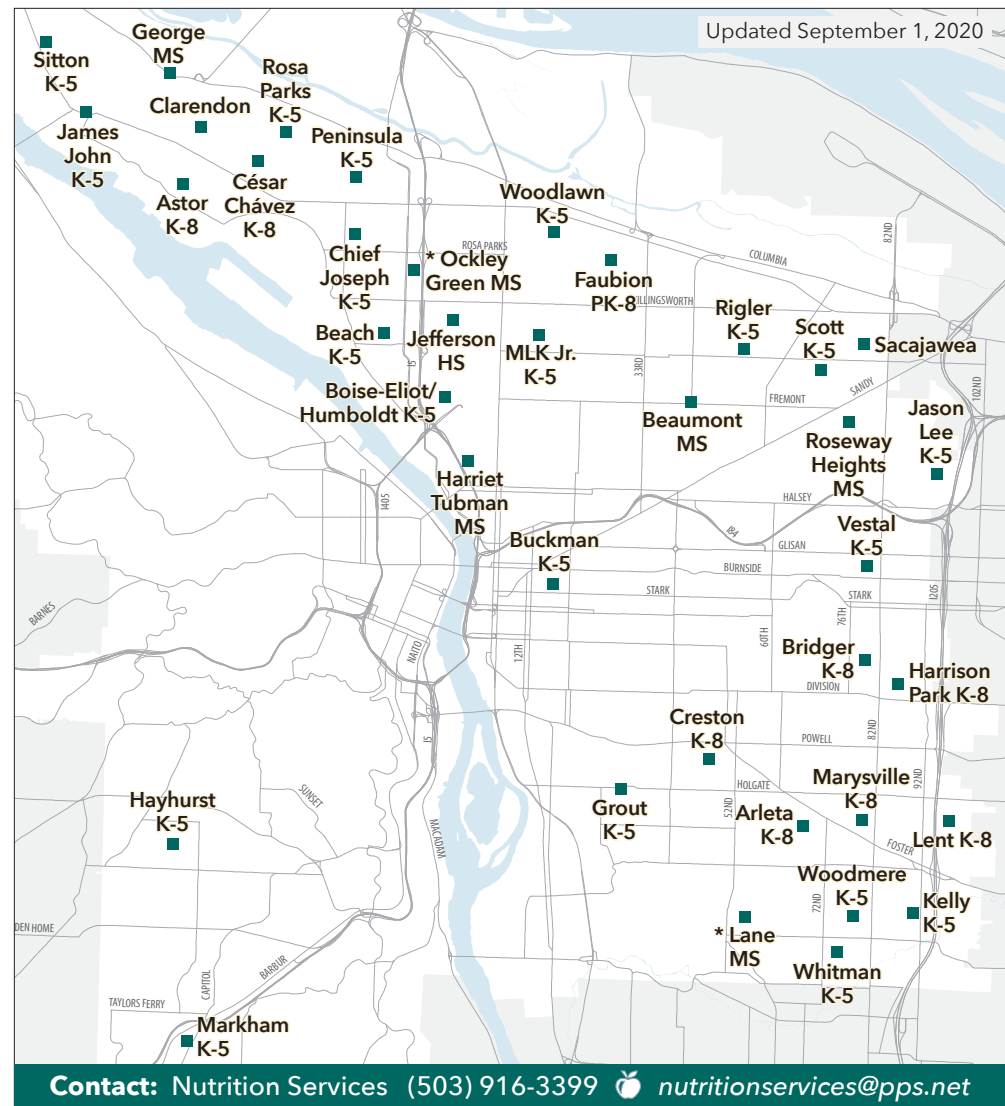

Contact: Nutrition Services (503) 916-3399 nutritionservices@pps.net