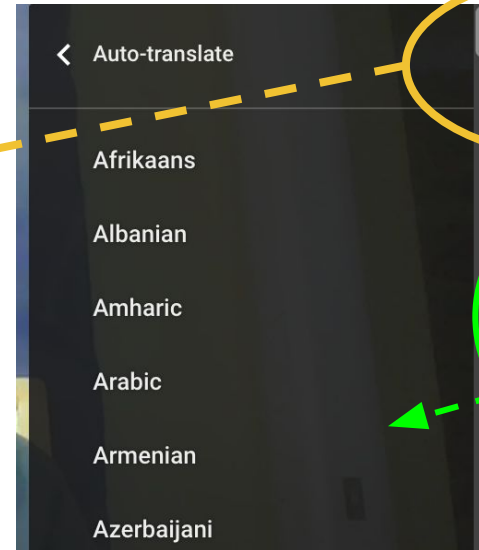

Language Support

Please follow these steps to activate the Closed Captioning feature on videos.

Closed Captioning in Different Languages

Step 1
Select cc

Step 2
Click Wheel

Step 3
Select
Auto-Translate

Step 4
Select
Language