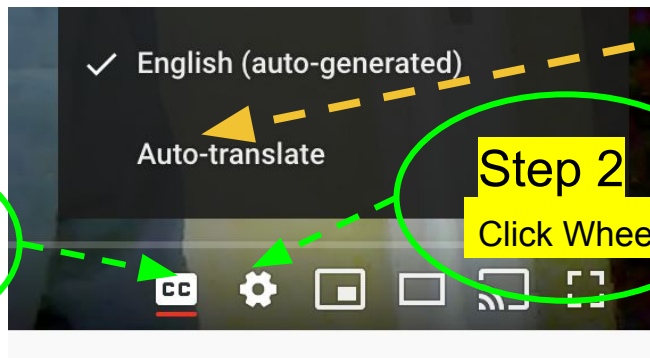

Language Support

Please follow these steps to activate the Closed Captioning feature on videos.

Closed Captioning in Different Languages

Step 1
Select cc

Step 2
Click Wheel

Step 3
Select
Auto-Translate

Step 4
Select
Language