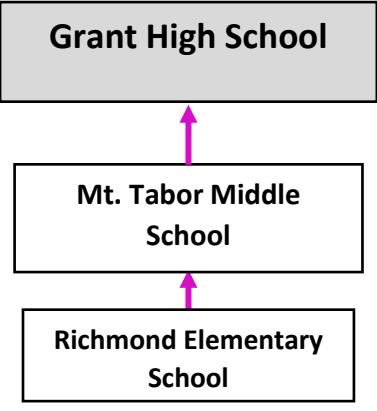

JAPANESE DLI