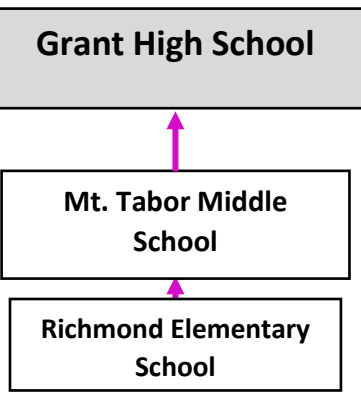

SPANISH DUAL LANGUAGE IMMERSION HIGH SCHOOL REGIONAL ASSIGNMENT

SOUTHWEST REGION

Lincoln High School
Students completing 8th grade Spanish DLI and home address is in the following attendance areas:

Lincoln High School

Ida B. Wells-Barnett High School

NORTH REGION

Roosevelt High School
Students completing 8th grade Spanish DLI and home address is in the following attendance areas:

Roosevelt High School

Jefferson/Roosevelt Dual Assignment Zone

Grant High School

Jefferson/McDaniel Dual Assignment Zone

SOUTHEAST REGION

Franklin High School
Students completing 8th grade Spanish DLI and home address is in the following attendance areas:

Franklin High School

Cleveland High School

Upon completion of 8th grade Spanish DLI, students are assigned to a regional high school based on their home address.

CHINESE DLI

JAPANESE DLI

RUSSIAN DLI

VIETNAMESE DLI