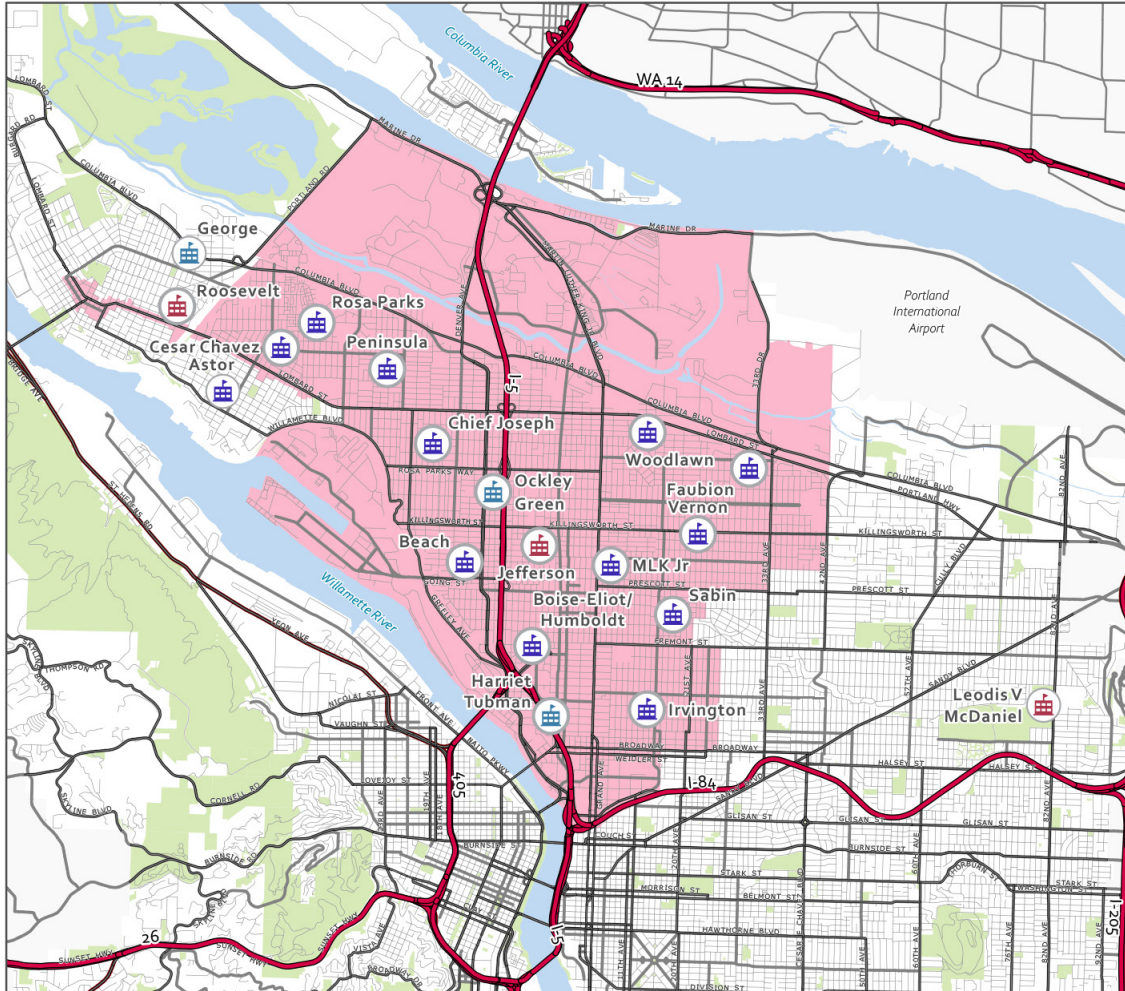

# Right to Return Transfer Zone

Families who lived within the pink zone may access schools shown, based on space.

## Participating Schools

-  **High Schools:**  
Jefferson  
McDaniel  
Roosevelt
-  **Middle Schools:**  
George  
Harriet Tubman  
Ockley Green
-  **K-5/K-8:**  
Astor K-8  
Beach  
Boise/Eliot-Humboldt  
Cesar Chavez K-8  
Chief Joseph  
Dr. Martin Luther King Jr  
Faubion K-8  
Irvington  
Peninsula  
Rosa Parks  
Sabin  
Vernon K-8  
Woodlawn

To Apply: [pps.net/righttoreturn](https://pps.net/righttoreturn)